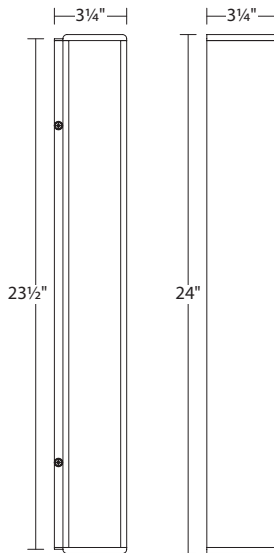

7254

Sideways 24" LED Sconce

Dimensions:

Height: 24"
Width: 3 1/4"

Description:

Shade: Aluminum w/Optical Acrylic
Extension: 3 1/4"
Wall Plate: 23 1/2" x 2 1/2"
Dimmable by
Electronic Low Voltage (ELV)
WET LOCATION
(vertical mounting only)

Lamping Options:

LED:
31w, 1730 Lumens
Warm White (3000K), 90 CRI
120VAC Input
w/24VAC Transformer in Outlet Box

Available Finishes:

Textured Bronze

7254.72-WL

Textured Gray

7254.74-WL

Textured White

7254.98-WL

SONNEMAN
A WAY OF LIGHT