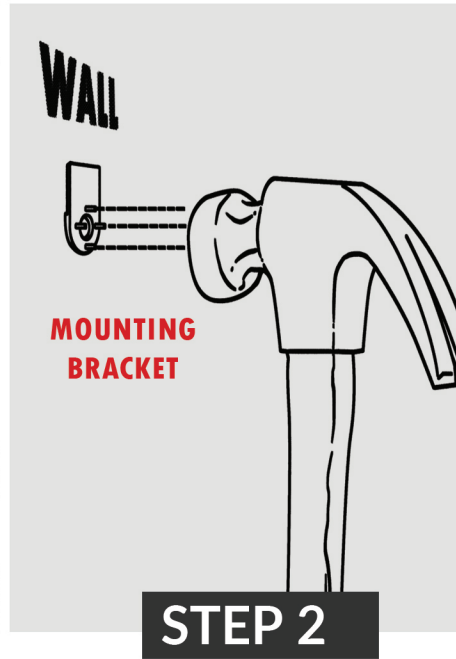

HANGING INSTRUCTIONS

Apply sawtooth hanger
to the rear your artwork
Center and space as needed

Hammer the mounting
bracket to the wall
NAIL SIDE OUT

Slide the hanger between the wall and
mounting bracket and you're done