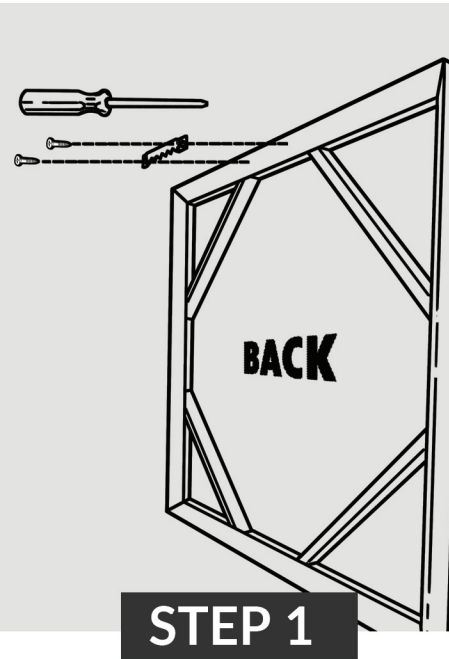

HANGING INSTRUCTIONS

Apply sawtooth hanger
to the rear your artwork
Center and space as needed

Hammer the mounting
bracket to the wall
NAIL SIDE OUT

Slide the hanger between the wall and
mounting bracket and you're done