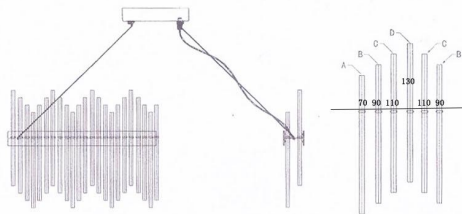

Installation Manual

Model	2753	Color	Copper	Size	D800*H320mm			
-------	------	-------	--------	------	-------------	--	--	--

NO.	Size	Qty
A	70/190	48
B	90/170	96
C	110/150	96
D	130/130	48
E		
F		
G		
H		

Instructions for use:

1. Input voltage: AC110-240V 50/60Hz
2. Before installation, please power-on test and work normally before installation.
3. Pay attention to the combination of glass.
4. The remote control battery needs to be equipped by yourself. Be careful not to reverse it, otherwise it will not work.
5. It is forbidden to use it in a humid environment.
6. It is recommended to clean the lamps regularly