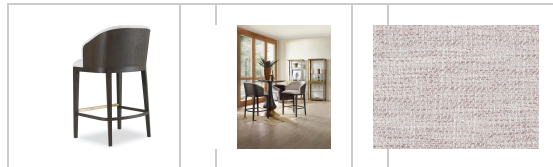

HOOKER®
— FURNITURE —

Hooker Furniture Dining Room Curata Upholstered Bar Stool

Hooker Furniture

www.hookerfurniture.com

SKU: 1600-20860-DKW

Width: 24" (61 cm)

Depth: 23.75" (60.3 cm)

Height: 41.25" (104.8 cm)

Weight: 28.6 lb (12.9 kg)

Volume: 18.62 cu ft (0.5 m³)

Carton Width: 26 (66 cm)

Carton Length: 27.5" (69.8 cm)

Carton Height: 45 (114.3 cm)

Carton Weight: 50.6 lb (22.8 kg)

Seat Width: 23" (58.4 cm)

Seat Depth: 17.25" (43.8 cm)

Seat Height: 31" (78.7 cm)

Arm Height: 35" (88.9 cm)

Type: Stools, Bar Stools

Category: Dining Room

Collection: Curata

Color: Midnight

Color Family: Beige

Motion Type: Stationary

Material: Fabric

Number of Shelves: 0

Number of Drawers: 0

Number of Leaves: 0

Style: Modern-Contemporary

Finish: Dark Wood

Brand: Hooker Furniture

Product Description: Chic and modern with an eclectic mix of a fabric upholstered seat and inside back, White Oak Veneer wood on the outside back and a metal foot rail, the 41 ¼-high Curata Bar Stool is comfy and inviting in a Midnight finish and upholstered in the neutral Montlieu Opal fabric.

Collection Features: Create a curated chic modern look with an eclectic mix of sophisticated materials and finishes in the Curata Collection. Curata, meaning "curated" in Italian, mixes materials like black nickel, stainless brushed brass and marble with three distinct rustic modern finishes for a simple, yet urban design.