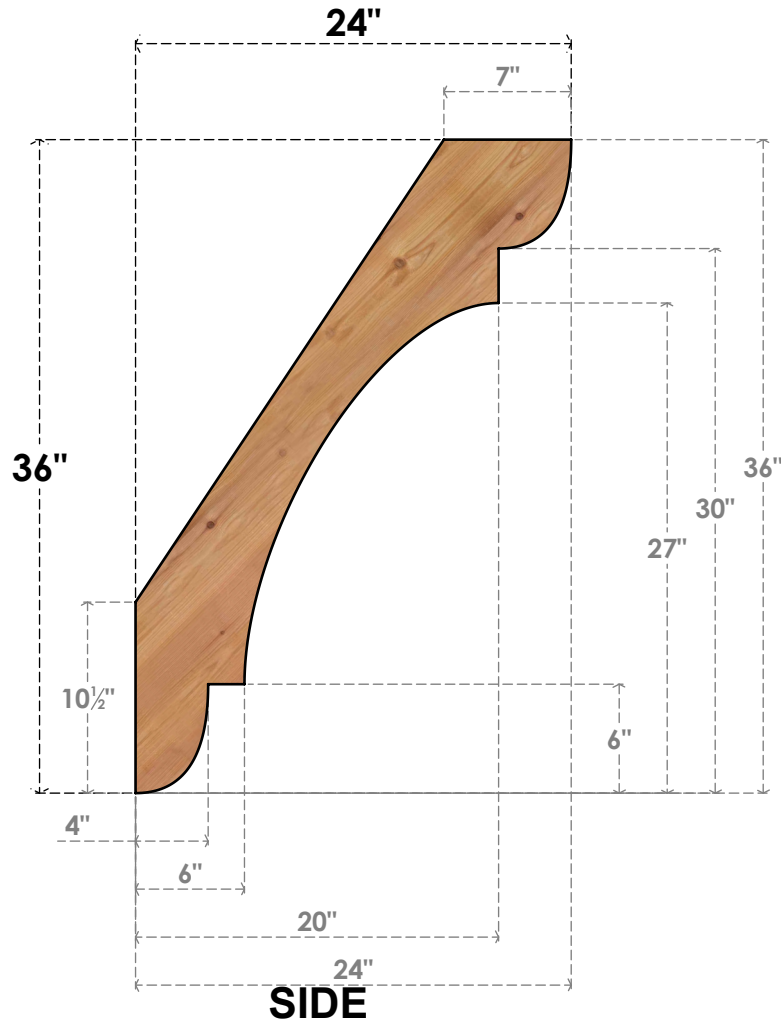

BRC04X24X36OLY00SWR

3 1/2"W X 24"D X 36"H OLYMPIC SMOOTH BRACE, WESTERN RED CEDAR

EKENA MILLWORK
 2300 WEST MAIN ST.
 CLARKSVILLE, TX 75426
 TOLL FREE: 866-607-0453
 WWW.EKENAMILLWORK.COM

NOTES

1. INSTALLATION TO BE COMPLETED IN ACCORDANCE WITH MANUFACTURER'S SPECIFICATIONS.
2. DRAWING MAY NOT BE TO SCALE
3. THIS DRAWING IS INTENDED FOR DESIGN AND PLANNING PURPOSES ONLY.
4. ALL INFORMATION CONTAINED HEREIN WAS CURRENT AT THE TIME OF DEVELOPMENT BUT MUST BE REVIEWED AND APPROVED BY THE PRODUCT MANUFACTURER TO BE CONSIDERED ACCURATE.
5. PRODUCTS ARE NOT KILN DRIED. THIS ITEM IS UNIQUE AND WILL CONTAIN THE NATURAL VARIATIONS THAT THE WOOD SPECIES OFFERS. THIS MAY RESULT IN VARIATIONS UP TO 1/4"