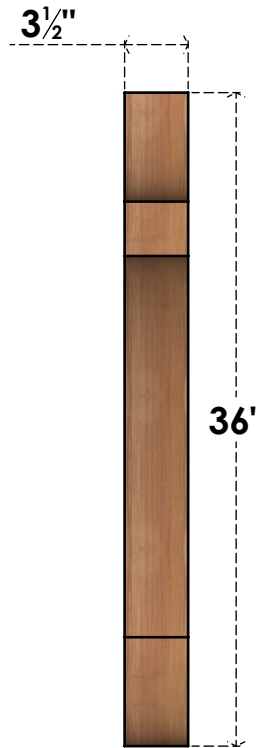

BRC04X24X36OLY00SWR

3 1/2"W X 24"D X 36"H OLYMPIC SMOOTH BRACE, WESTERN RED CEDAR

EKENA MILLWORK
 2300 WEST MAIN ST.
 CLARKSVILLE, TX 75426
 TOLL FREE: 866-607-0453
 WWW.EKENAMILLWORK.COM

NOTES

1. INSTALLATION TO BE COMPLETED IN ACCORDANCE WITH MANUFACTURER'S SPECIFICATIONS.
2. DRAWING MAY NOT BE TO SCALE
3. THIS DRAWING IS INTENDED FOR DESIGN AND PLANNING PURPOSES ONLY.
4. ALL INFORMATION CONTAINED HEREIN WAS CURRENT AT THE TIME OF DEVELOPMENT BUT MUST BE REVIEWED AND APPROVED BY THE PRODUCT MANUFACTURER TO BE CONSIDERED ACCURATE.
5. PRODUCTS ARE NOT KILN DRIED. THIS ITEM IS UNIQUE AND WILL CONTAIN THE NATURAL VARIATIONS THAT THE WOOD SPECIES OFFERS. THIS MAY RESULT IN VARIATIONS UP TO 1/4"