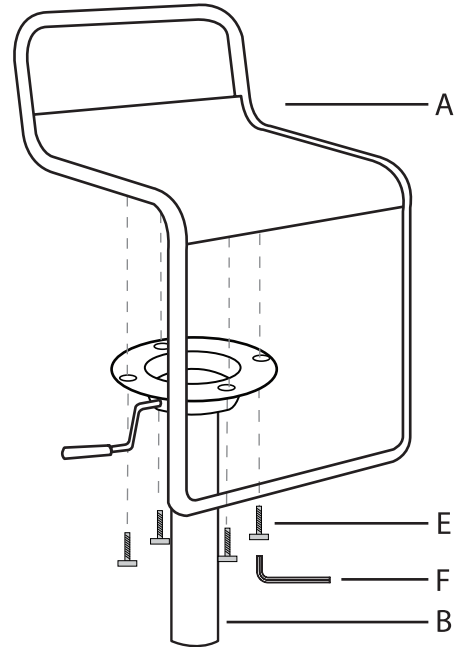

Emery Uptown Bar Stool

Part # BS-EMRUP XX

17-0623

PARTS

1

2

3

4

SIT TO SECURE

Do not over tighten.
Do not use power tools to assemble.

WARNING:

- DO NOT STAND ON OR USE THIS STOOL AS A STEP LADDER.
- THIS STOOL IS MEANT TO SEAT ONLY ONE PERSON AT A TIME
- ALL BOLTS, SCREWS, AND KNOBS MUST BE TIGHTLY SECURED, AND SHOULD BE CHECKED AT LEAST EVERY 4 MONTHS.
- IF PARTS ARE MISSING, BROKEN, DAMAGED OR WORN, THEN STOP USING THE PRODUCT UNTIL REPAIRS ARE MADE USING FACTORY AUTHORIZED PARTS.