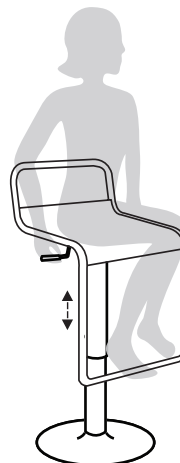

Emery Uptown Bar Stool

Part # BS-EMRUP XX

17-0623

PARTS

1

2

3

4

SIT TO SECURE

Do not over tighten.
Do not use power tools to assemble.

WARNING:

- DO NOT STAND ON OR USE THIS STOOL AS A STEP LADDER.
- THIS STOOL IS MEANT TO SEAT ONLY ONE PERSON AT A TIME
- ALL BOLTS, SCREWS, AND KNOBS MUST BE TIGHTLY SECURED, AND SHOULD BE CHECKED AT LEAST EVERY 4 MONTHS.
- IF PARTS ARE MISSING, BROKEN, DAMAGED OR WORN, THEN STOP USING THE PRODUCT UNTIL REPAIRS ARE MADE USING FACTORY AUTHORIZED PARTS.