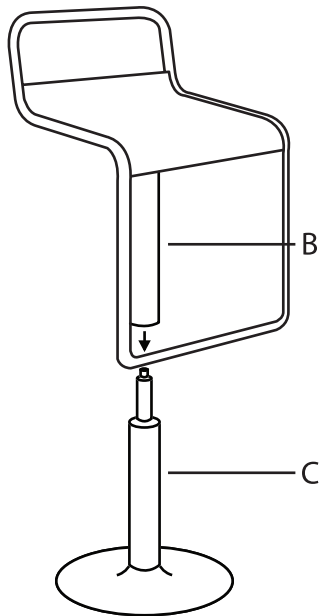

Emery Uptown Bar Stool

Part # BS-EMRUP XX

17-0623

PARTS

1

2

3

4

SIT TO SECURE

Do not over tighten.
Do not use power tools to assemble.

WARNING:

- DO NOT STAND ON OR USE THIS STOOL AS A STEP LADDER.
- THIS STOOL IS MEANT TO SEAT ONLY ONE PERSON AT A TIME
- ALL BOLTS, SCREWS, AND KNOBS MUST BE TIGHTLY SECURED, AND SHOULD BE CHECKED AT LEAST EVERY 4 MONTHS.
- IF PARTS ARE MISSING, BROKEN, DAMAGED OR WORN, THEN STOP USING THE PRODUCT UNTIL REPAIRS ARE MADE USING FACTORY AUTHORIZED PARTS.