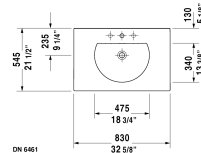

Darling New Furniture washbasin ♂ # 0499830000 / 0499830030

< 32 5/8" Inch >

Furniture washbasin	Dimension	Weight	Order number
with overflow, with faucet deck, wall-mounted, 32 5/8" Inch			
Colors			
00 White			
Variant			
●	32 5/8" x 21 1/2" Inch	47 lb	0499830000
● ● ●	32 5/8" x 21 1/2" Inch	47 lb	0499830030
Infobox			
For vanity units the space-saving siphon is recommended			
Sanitary ceramics with the special WonderGliss surface finish will remain clean and attractive-looking for a long time to come. When ordering WonderGliss please add a "1" as eleventh digit to the model number.			
Space-saving siphon	1 1/4" Inch	0.9 lb	005076
Suitable products			
Vanity unit wall-mounted 1 pull-out compartment, compartment consists of glass dividers and 2 boxes (small/large), for Darling New # 049983, 31 1/2" x 20 1/2" Inch	31 1/2" x 20 1/2" Inch		XL6062
Vanity unit wall-mounted 1 pull-out compartment, for Darling New # 049983, 32 1/4" x 21 1/8" Inch	32 1/4" x 21 1/8" Inch		LC6162