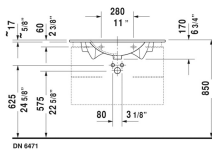

Darling New Furniture washbasin ♂ # 0499830000 / 0499830030

< 32 5/8" Inch >

Furniture washbasin	Dimension	Weight	Order number
with overflow, with faucet deck, wall-mounted, 32 5/8" Inch			
Colors			
00 White			
Variant			
●	32 5/8" x 21 1/2" Inch	47 lb	0499830000
● ● ●	32 5/8" x 21 1/2" Inch	47 lb	0499830030
Infobox			
For vanity units the space-saving siphon is recommended			
Sanitary ceramics with the special WonderGliss surface finish will remain clean and attractive-looking for a long time to come. When ordering WonderGliss please add a "1" as eleventh digit to the model number.			
Space-saving siphon	1 1/4" Inch	0.9 lb	005076
Suitable products			
Vanity unit wall-mounted 1 pull-out compartment, compartment consists of glass dividers and 2 boxes (small/large), for Darling New # 049983, 31 1/2" x 20 1/2" Inch	31 1/2" x 20 1/2" Inch		XL6062
Vanity unit wall-mounted 1 pull-out compartment, for Darling New # 049983, 32 1/4" x 21 1/8" Inch	32 1/4" x 21 1/8" Inch		LC6162