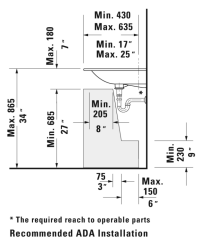

Darling New Furniture washbasin ♂ # 0499830000 / 0499830030

< 32 5/8" Inch >

Furniture washbasin	Dimension	Weight	Order number
with overflow, with faucet deck, wall-mounted, 32 5/8" Inch			
Colors			
00 White			
Variant			
●	32 5/8" x 21 1/2" Inch	47 lb	0499830000
● ● ●	32 5/8" x 21 1/2" Inch	47 lb	0499830030
Infobox			
For vanity units the space-saving siphon is recommended			
Sanitary ceramics with the special WonderGliss surface finish will remain clean and attractive-looking for a long time to come. When ordering WonderGliss please add a "1" as eleventh digit to the model number.			
Space-saving siphon	1 1/4" Inch	0.9 lb	005076
Suitable products			
Vanity unit wall-mounted 1 pull-out compartment, compartment consists of glass dividers and 2 boxes (small/large), for Darling New # 049983, 31 1/2" x 20 1/2" Inch	31 1/2" x 20 1/2" Inch		XL6062
Vanity unit wall-mounted 1 pull-out compartment, for Darling New # 049983, 32 1/4" x 21 1/8" Inch	32 1/4" x 21 1/8" Inch		LC6162