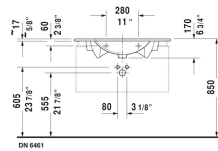

Darling New Furniture washbasin ♂ # 0499830000 / 0499830030

< 32 5/8" Inch >

Furniture washbasin	Dimension	Weight	Order number
with overflow, with faucet deck, wall-mounted, 32 5/8" Inch			
Colors			
00 White			
Variant			
●	32 5/8" x 21 1/2" Inch	47 lb	0499830000
● ● ●	32 5/8" x 21 1/2" Inch	47 lb	0499830030
Infobox			
For vanity units the space-saving siphon is recommended			
Sanitary ceramics with the special WonderGliss surface finish will remain clean and attractive-looking for a long time to come. When ordering WonderGliss please add a "1" as eleventh digit to the model number.			
Space-saving siphon	1 1/4" Inch	0.9 lb	005076
Suitable products			
Vanity unit wall-mounted 1 pull-out compartment, compartment consists of glass dividers and 2 boxes (small/large), for Darling New # 049983, 31 1/2" x 20 1/2" Inch	31 1/2" x 20 1/2" Inch		XL6062
Vanity unit wall-mounted 1 pull-out compartment, for Darling New # 049983, 32 1/4" x 21 1/8" Inch	32 1/4" x 21 1/8" Inch		LC6162