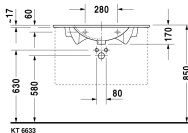

Darling New Furniture washbasin ♂ # 0499830000 / 0499830030

< 32 5/8" Inch >

Furniture washbasin	Dimension	Weight	Order number
with overflow, with faucet deck, wall-mounted, 32 5/8" Inch			
Colors			
00 White			
Variant			
●	32 5/8" x 21 1/2" Inch	47 lb	0499830000
● ● ●	32 5/8" x 21 1/2" Inch	47 lb	0499830030
Infobox			
For vanity units the space-saving siphon is recommended			
Sanitary ceramics with the special WonderGliss surface finish will remain clean and attractive-looking for a long time to come. When ordering WonderGliss please add a "1" as eleventh digit to the model number.			
Space-saving siphon	1 1/4" Inch	0.9 lb	005076
Suitable products			
Vanity unit wall-mounted 1 pull-out compartment, compartment consists of glass dividers and 2 boxes (small/large), for Darling New # 049983, 31 1/2" x 20 1/2" Inch	31 1/2" x 20 1/2" Inch		XL6062
Vanity unit wall-mounted 1 pull-out compartment, for Darling New # 049983, 32 1/4" x 21 1/8" Inch	32 1/4" x 21 1/8" Inch		LC6162