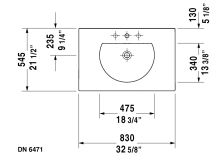

Darling New Furniture washbasin ♂ # 0499830000 / 0499830030

< 32 5/8" Inch >

Furniture washbasin	Dimension	Weight	Order number
with overflow, with faucet deck, wall-mounted, 32 5/8" Inch			
Colors			
00 White			
Variant			
●	32 5/8" x 21 1/2" Inch	47 lb	0499830000
● ● ●	32 5/8" x 21 1/2" Inch	47 lb	0499830030
Infobox			
For vanity units the space-saving siphon is recommended			
Sanitary ceramics with the special WonderGliss surface finish will remain clean and attractive-looking for a long time to come. When ordering WonderGliss please add a "1" as eleventh digit to the model number.			
Space-saving siphon	1 1/4" Inch	0.9 lb	005076
Suitable products			
Vanity unit wall-mounted 1 pull-out compartment, compartment consists of glass dividers and 2 boxes (small/large), for Darling New # 049983, 31 1/2" x 20 1/2" Inch	31 1/2" x 20 1/2" Inch		XL6062
Vanity unit wall-mounted 1 pull-out compartment, for Darling New # 049983, 32 1/4" x 21 1/8" Inch	32 1/4" x 21 1/8" Inch		LC6162