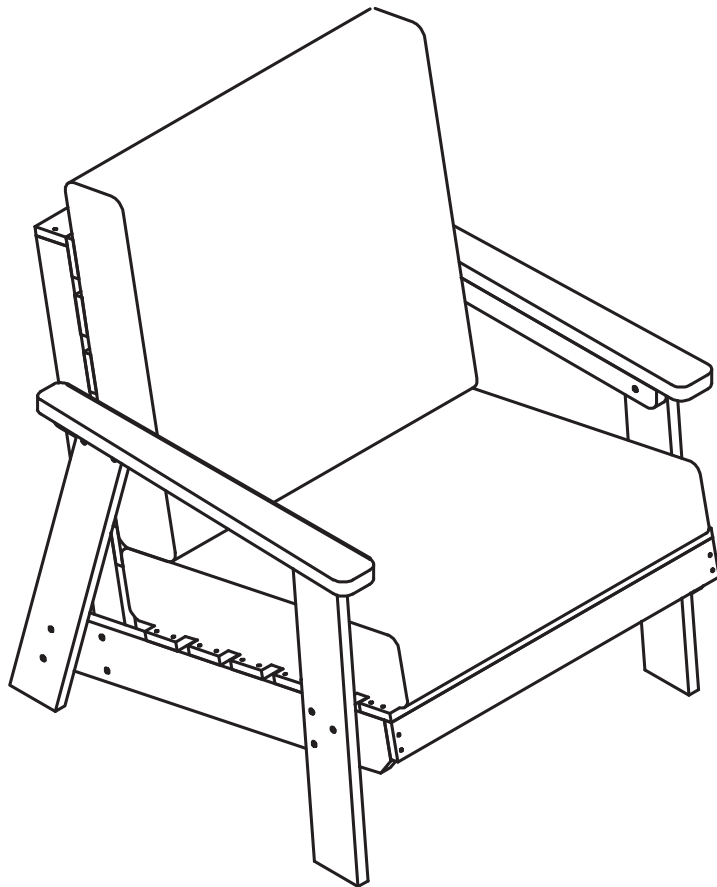

Assembly Instruction

Dear Customer

Thank you for choosing our product. This HIPS Single Chair is designed and packed in compact way. You are required to assemble according to our instruction. All component or accessories are included within the package. Simple a few steps & around 20 Minutes needed by single person.

Wherever you purchased from, if you are happy with our products, your rating, review or feedback would be highly appreciated. In case the product came with any damages or defectives, please feel free to contact us for free replacement or money refunding.

Thanks again