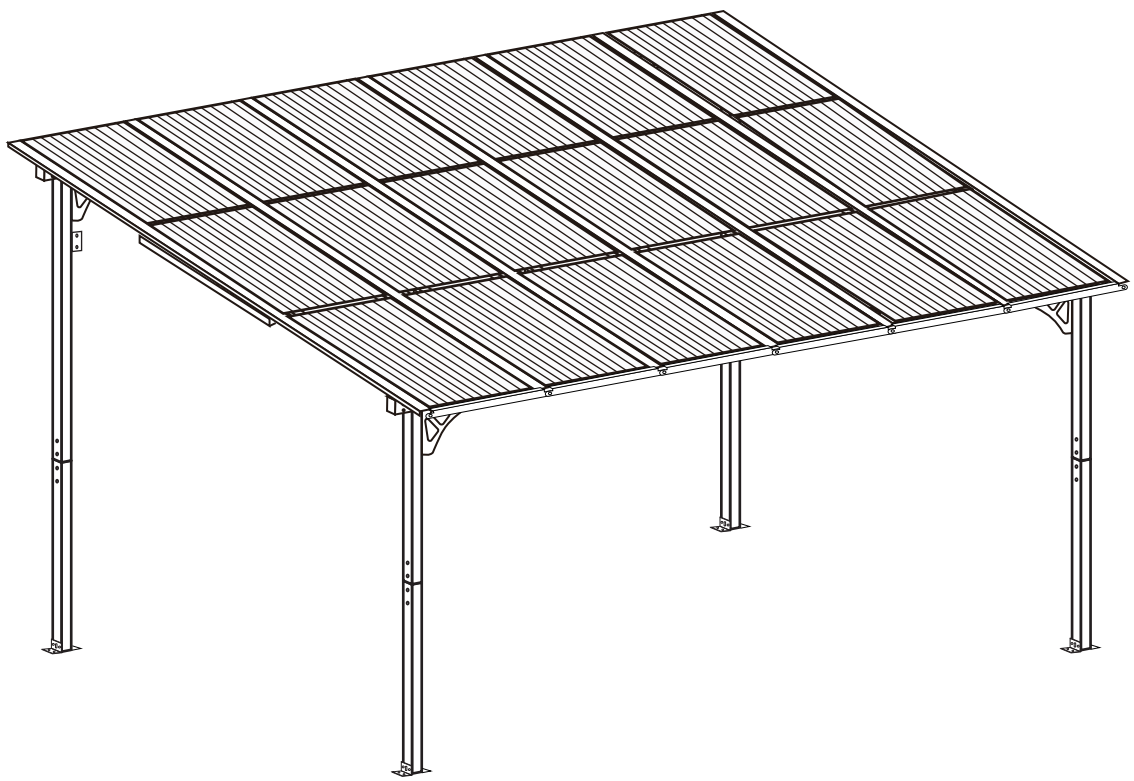

Carton-1/2			
PART	QTY.	PART	QTY.
A1	1	E1	7
A3	1	E2	7
B1	1	Z1	28
B3	1	Q	14
C	4	X	23
L	4	I1	1
W	137	I2	1
M	10	I3	1
Z2	8	J	2
Z3	4	G	12
D1	2	R	14
D2	2	F	12
N	2	U	4
Y	16	V	16
Z4	1	Z5	6
Z6	16		
O	2		
P	2		
S	7		
T	7		

Carton-2/2	
PART	QTY.
K	18
H	7