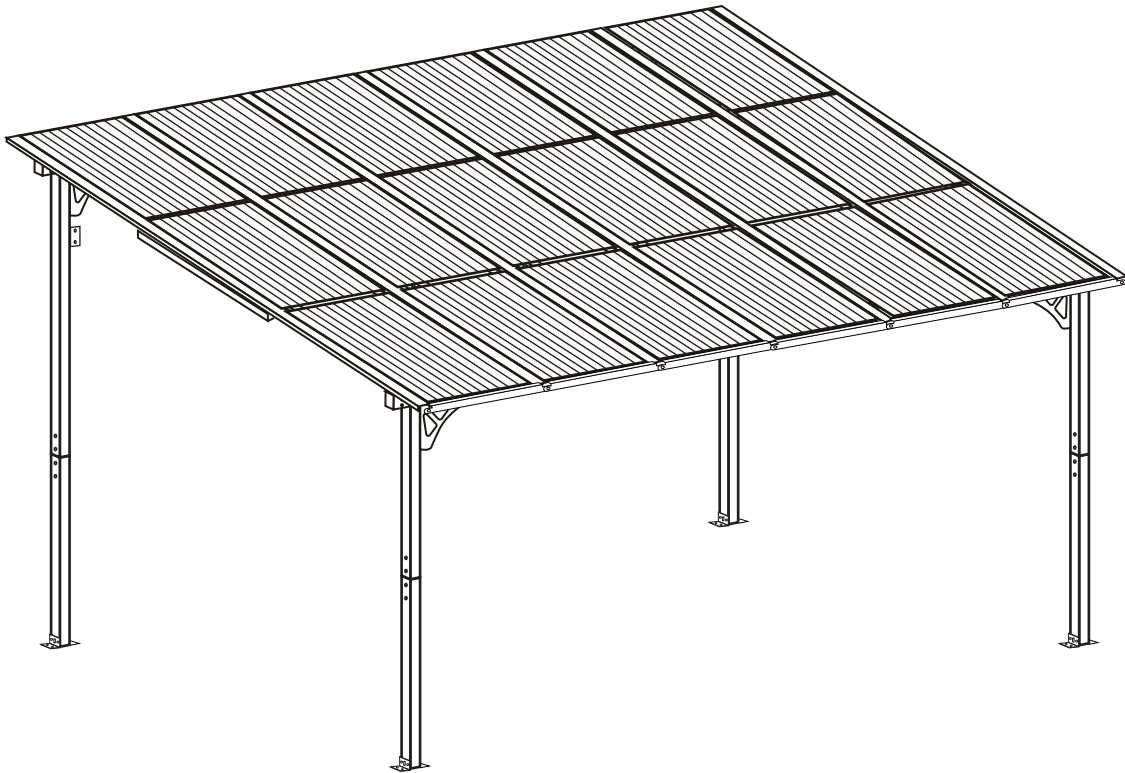

12x12FT WALL GAZEBO

TIPS:

You will receive two separate boxes to fully assemble this product, the boxes may arrive at different times. Please make sure all boxes arrive in good condition before assembling.