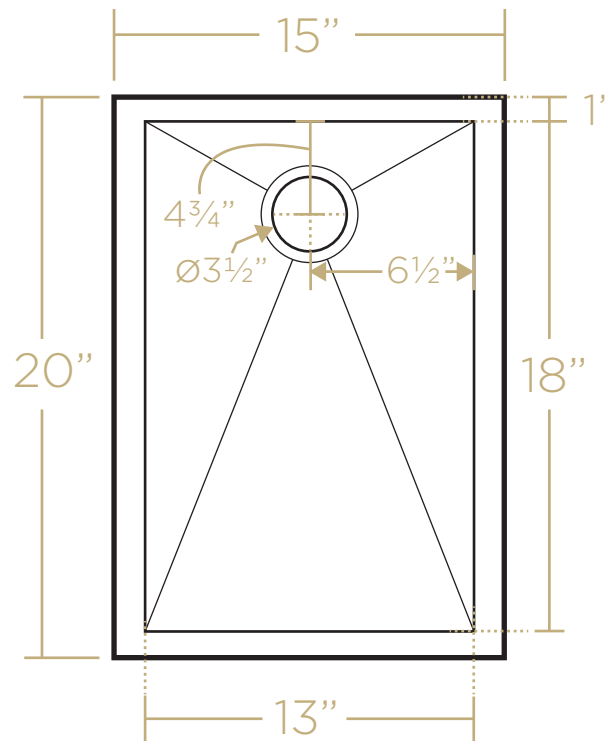

TOP

SIDE

L x W x H

Overall Dimensions

15 x 20" x 10"

Inside Bowl Dimensions

13" x 18" x 10"

16 lbs.