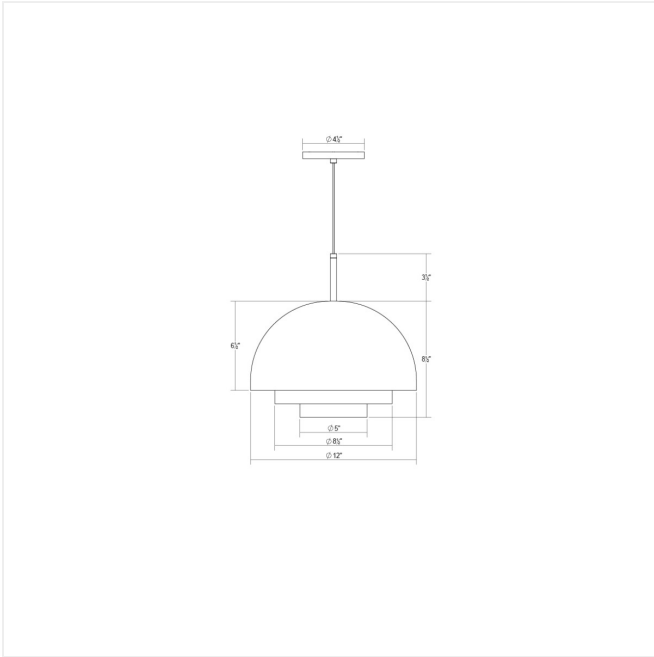

Project:

Modern Tiers 12" Dome LED Pendant Spec Sheet

SKU: 3522.14

Modern Tiers Pendants celebrate pure modern geometry and functional simplicity. Smooth, muted concentric tiered rings—domed or in a flat drum shape—channel light downward, creating an illuminating LED glow within a sculptural form. Scaled for residential, hospitality and commercial settings for an enduring modern presence.

Learn more: <https://sonnemanlight.com/modern-tiers-pendant>

Type #:

Dimensions

Height:	12"
Diameter:	12"
Canopy/Backplate/Base:	4.5"
Hanging Details:	20' Adjustable Cord
Shape:	Dome
Size:	12"
Canopy/Backplate/Base Height:	0.5"

Installation

Installation:	Licensed electrician required
Sloped Ceiling Compatible?:	Compatible
Cord Length:	20' Adjustable Cord
Minimum Hanging Height:	13"
Maximum Hanging Height:	252"

Shade

Shade Material:	Metal
Shade 1 Color:	Brass Finish
Shade 2 Material:	Metal
Shade 2 Color:	Satin White
Shade 3 Material:	Metal
Shade 3 Color:	Satin White