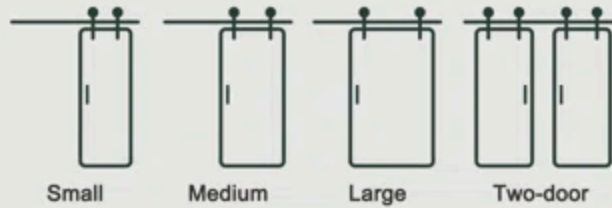

## How to choose the size?

Choose the door panel size that suite you

Door Size	Fit Opening Width	Fit Opening Hight
24" x80"	≤22"	≤78"
28" x80"	≤26"	≤78"
30" x80"	≤28"	≤78"
32" x80"	≤30"	≤78"
36" x80"	≤34"	≤78"
48" x80"	≤44"	≤78"
56" x80"	≤52"	≤78"
60" x80"	≤56"	≤78"
64" x80"	≤60"	≤78"
72" x80"	≤68"	≤78"