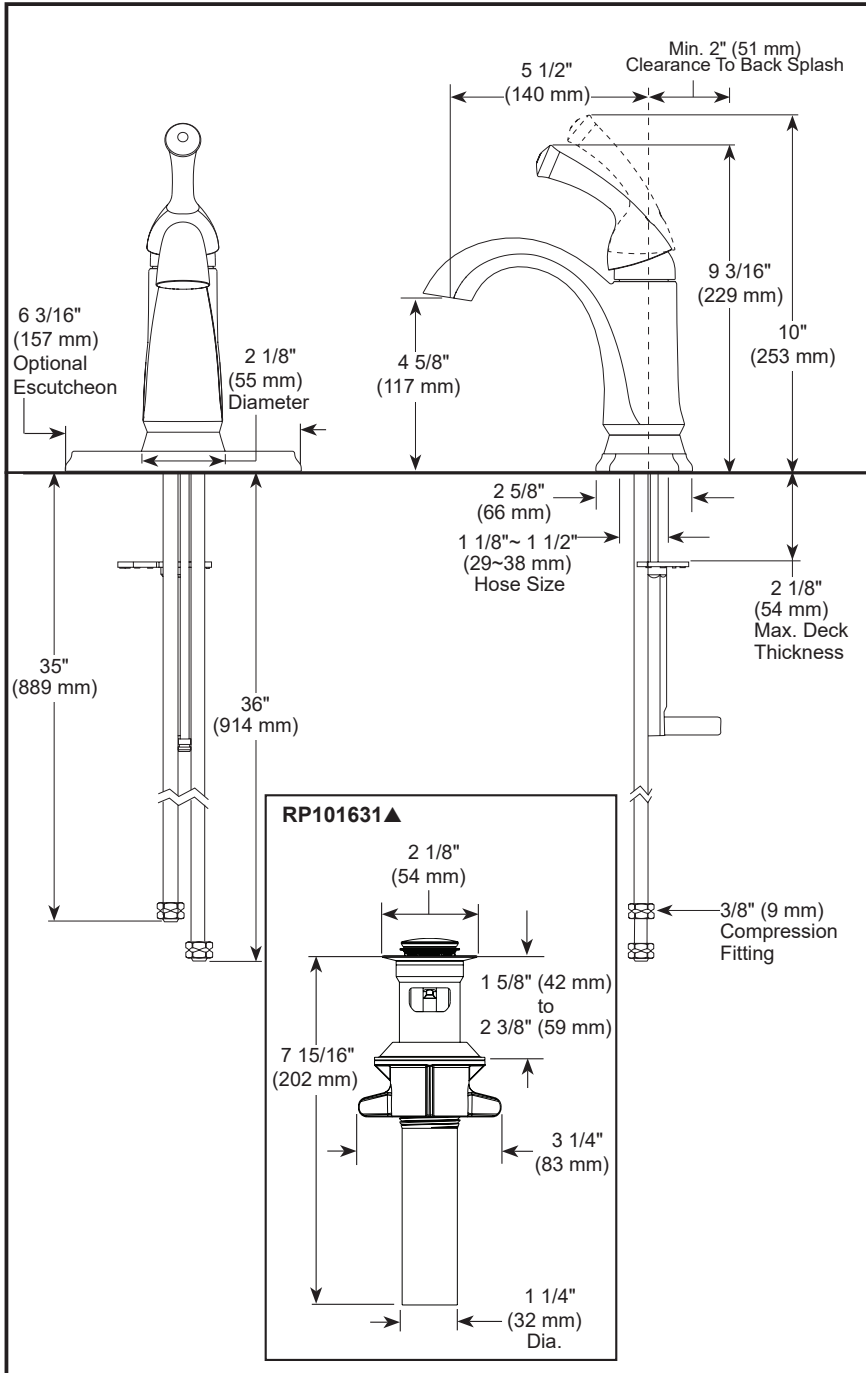

see what Delta can do™

BATHROOM FAUCET

- Haywood™ Bath Collection
- Single Handle Deck Faucet

FEATURES:

- DIAMOND Seal® Technology

STANDARD SPECIFICATIONS:

- Max flow rate 1.2 gpm @ 60 psi, 4.5 L/min @ 414 kPa
- One or three-hole mount (escutcheon included)
- Diamond coated ceramic cartridge
- 1/4" O.D. straight, staggered PEX supply lines
- Models have drain with plastic push pop-up type fitting with plated flange and stopper
- Optional red/blue indicator ring provided with model

COMPLIES WITH:

- ASME A112.18.1 / CSA B125.1
- ASME A112.18.2 / CSA B125.2
- ♿ Indicates compliance to ICC/ANSI A117.1
- EPA WaterSense®

▲ Designate Proper Finish Suffix

Delta Faucet Company reserves the right (1) to make changes in specifications and materials, and (2) to change or discontinue models, both without notice or obligation. Dimensions are for reference only. See current full-line price book or www.deltafaucet.com for finish options and product availability.

DSP-L-15999-DST Rev. I

Delta Faucet Company

55 E. 111th Street, Carmel, IN 46280
 350 South Edgeware Road, St. Thomas, ON N5P 4L1
 © 2024 Delta Faucet Company