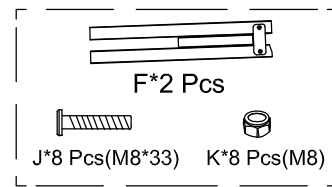

Wooden Slats Platform Bed Set-up Instruction

Size: Full/Queen/King/Calking
(W-03/04/05/06)

Bed Frame Parts List

Accessories List

Step 1

Step 2

Step 3

Step 4