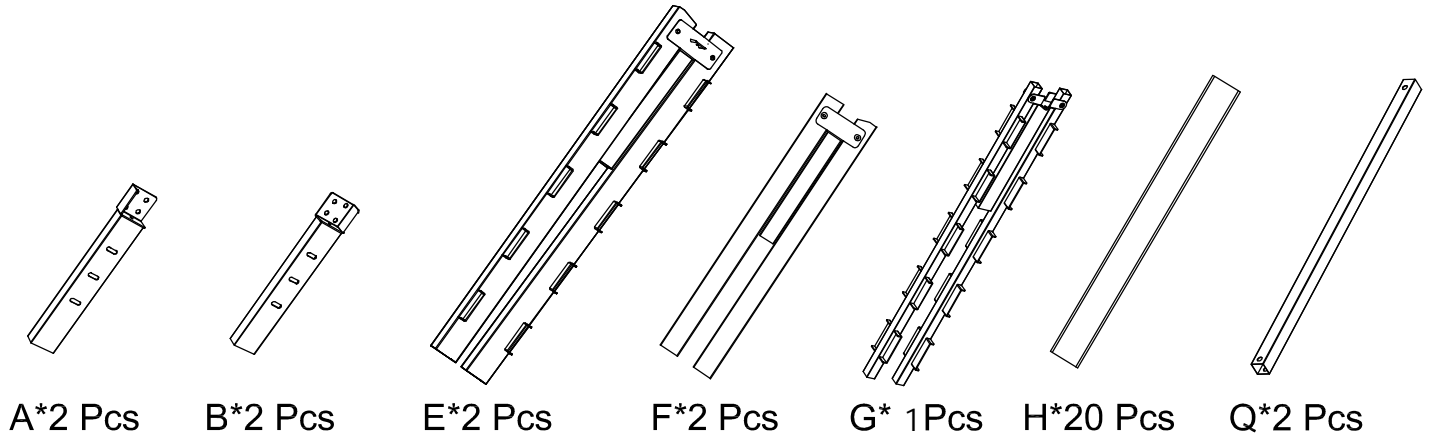

Wooden Slats Platform Bed Set-up Instruction

Size: Full/Queen/King/Calking
(W-03/04/05/06)

Bed Frame Parts List

Accessories List

Step 1

Step 2

Step 3

Step 4