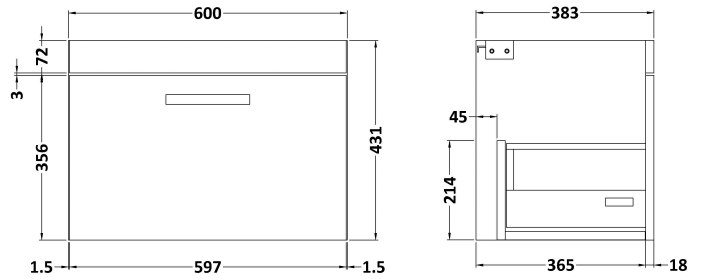

# CUSTOMER DATA SHEET

**DESCRIPTION:** 600 Wh Single Drawer Vanity With Basin A

## PRODUCT DIMENSIONS

Height (mm)	Width (mm)	Depth (mm)	Nett Wgt Kg
430	600	383	16

## PACKAGING DIMENSIONS

Height (mm)	Width (mm)	Depth (mm)	Gross Wgt Kg
450	620	405	16

### PRODUCT DIMENSIONS

Height (mm)	Width (mm)	Depth (mm)	Nett Wgt Kg
180	610	390	11