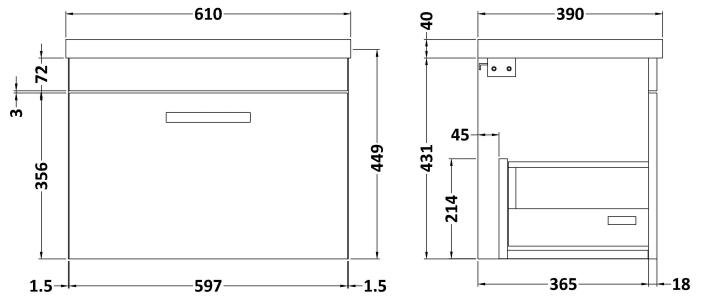

CUSTOMER DATA SHEET

DESCRIPTION: 600 Wh Single Drawer Vanity With Basin A