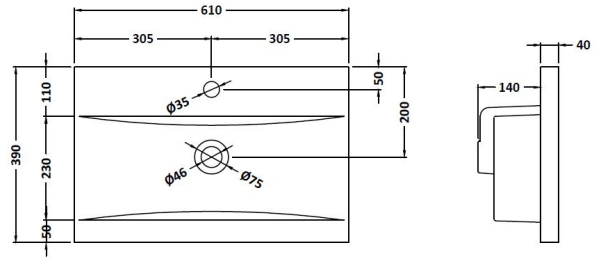

## PRODUCT DIMENSIONS

Height (mm)	Width (mm)	Depth (mm)	Nett Wgt Kg
430	600	383	16

## PACKAGING DIMENSIONS

Height (mm)	Width (mm)	Depth (mm)	Gross Wgt Kg
450	620	405	16

## OUTER BOX DIMENSIONS (If Applicable)

Height (mm)	Width (mm)	Depth (mm)	Gross Wgt Kg

### PRODUCT DIMENSIONS

Height (mm)	Width (mm)	Depth (mm)	Nett Wgt Kg
180	610	390	11