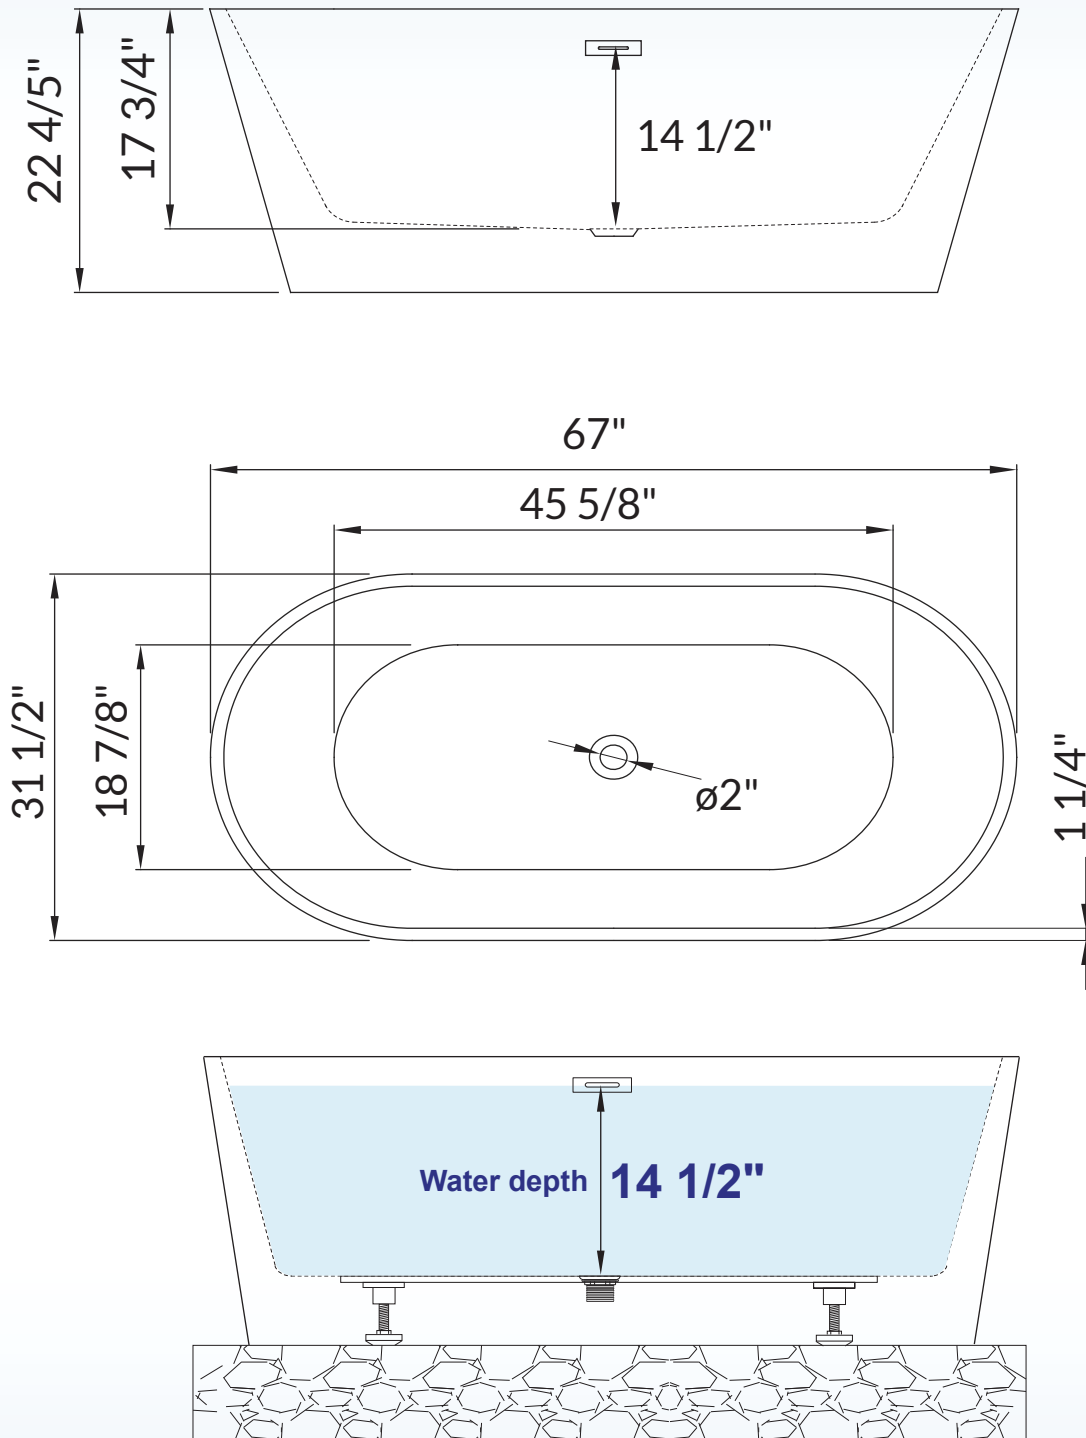

WOODBIDGE®

IMPORTANT INFORMATION

- Measurements are $\pm 1/2"$ and subject to change without notice
- Specifications & Configurations are subject to change without notice
- Please measure tub on-site before installation

- Measurements herein supersede all others published prior to publication date shown below
- Before ordering or installing, please consider future access to equipment