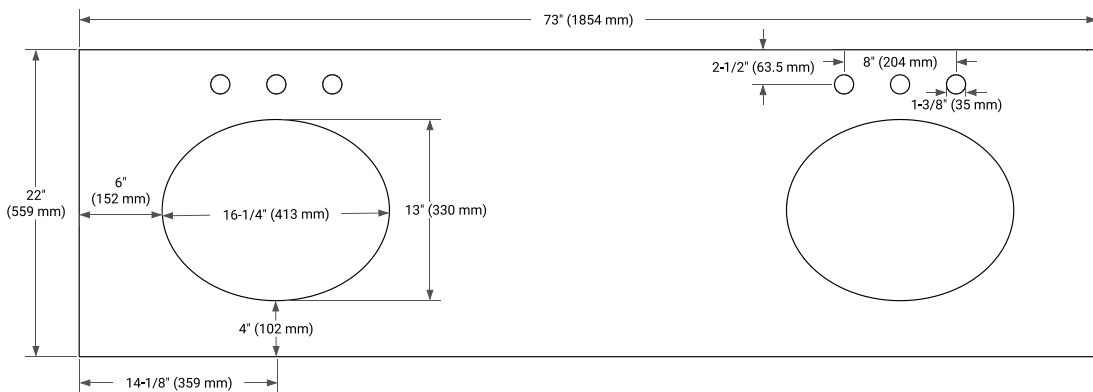

72" DOUBLE SINK BASE CABINET

BASE CABINET DIMENSIONS

72" W x 21.5" D x 34.5" H

FEATURES

- Solid wood frame & plywood panels
- Dovetail drawers and joints
- Soft closing doors & drawers

HARDWARE FINISHES*

Brushed Nickel Satin Brass Matte Black Polished Chrome

PLAN VIEW

73" DOUBLE OVAL SINK COUNTERTOP WITH 0.75 IN. THICKNESS

OVERALL DIMENSIONS

73" W x 22" D x 0.75" H

COUNTERTOP OPTIONS

Carrara Marble

FEATURES

- Solid countertop with mitered edges & seams
- Undermount white oval sink
- Pre-drilled for 8" widespread faucet

INCLUDED

- Countertop
- Matching Backsplash
- Oval Sinks

COUNTERTOP PLAN VIEW

EDGE SIDE VIEW

THREE DIMENSIONAL COUNTERTOP VIEW