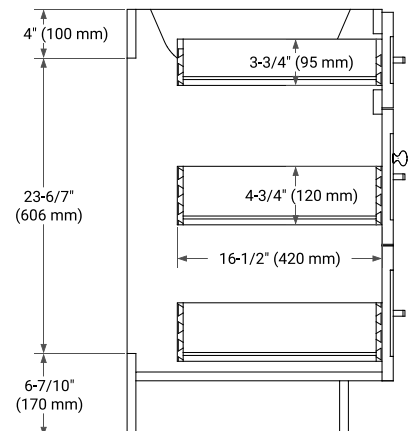

72" DOUBLE SINK BASE CABINET

BASE CABINET DIMENSIONS

72" W x 21.5" D x 34.5" H

FEATURES

- Solid wood frame & plywood panels
- Dovetail drawers and joints
- Soft closing doors & drawers

HARDWARE FINISHES*

Brushed Nickel Satin Brass Matte Black Polished Chrome

PLAN VIEW

73" DOUBLE OVAL SINK COUNTERTOP WITH 0.75 IN. THICKNESS

OVERALL DIMENSIONS

73" W x 22" D x 0.75" H

COUNTERTOP OPTIONS

Carrara Marble

FEATURES

- Solid countertop with mitered edges & seams
- Undermount white oval sink
- Pre-drilled for 8" widespread faucet

INCLUDED

- Countertop
- Matching Backsplash
- Oval Sinks

COUNTERTOP PLAN VIEW

EDGE SIDE VIEW

THREE DIMENSIONAL COUNTERTOP VIEW