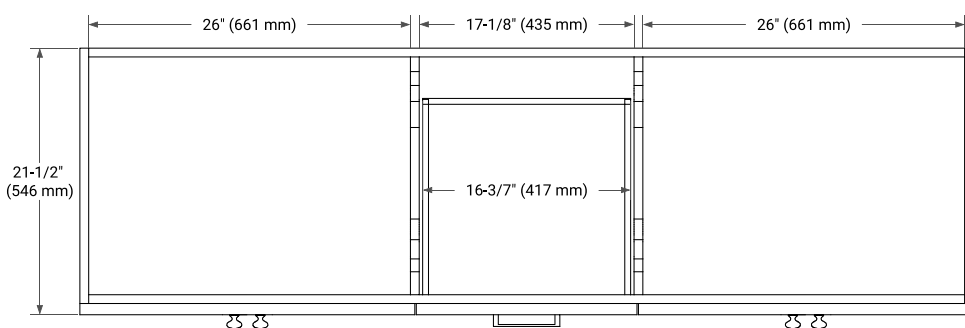

72" DOUBLE SINK BASE CABINET

BASE CABINET DIMENSIONS

72" W x 21.5" D x 34.5" H

FEATURES

- Solid wood frame & plywood panels
- Dovetail drawers and joints
- Soft closing doors & drawers

HARDWARE FINISHES*

Brushed Nickel Satin Brass Matte Black Polished Chrome

PLAN VIEW

73" DOUBLE OVAL SINK COUNTERTOP WITH 0.75 IN. THICKNESS

OVERALL DIMENSIONS

73" W x 22" D x 0.75" H

COUNTERTOP OPTIONS

Carrara Marble

FEATURES

- Solid countertop with mitered edges & seams
- Undermount white oval sink
- Pre-drilled for 8" widespread faucet

INCLUDED

- Countertop
- Matching Backsplash
- Oval Sinks

COUNTERTOP PLAN VIEW

EDGE SIDE VIEW

THREE DIMENSIONAL COUNTERTOP VIEW