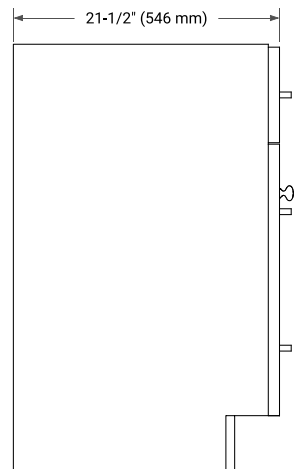

72" DOUBLE SINK BASE CABINET

BASE CABINET DIMENSIONS

72" W x 21.5" D x 34.5" H

FEATURES

- Solid wood frame & plywood panels
- Dovetail drawers and joints
- Soft closing doors & drawers

HARDWARE FINISHES*

Brushed Nickel Satin Brass Matte Black Polished Chrome

PLAN VIEW

73" DOUBLE OVAL SINK COUNTERTOP WITH 0.75 IN. THICKNESS

OVERALL DIMENSIONS

73" W x 22" D x 0.75" H

COUNTERTOP OPTIONS

Carrara Marble

FEATURES

- Solid countertop with mitered edges & seams
- Undermount white oval sink
- Pre-drilled for 8" widespread faucet

INCLUDED

- Countertop
- Matching Backsplash
- Oval Sinks

COUNTERTOP PLAN VIEW

EDGE SIDE VIEW

THREE DIMENSIONAL COUNTERTOP VIEW