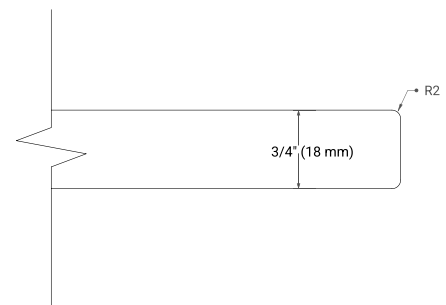

PLAN VIEW

73" DOUBLE OVAL SINK COUNTERTOP WITH 0.75 IN. THICKNESS

OVERALL DIMENSIONS

73" W x 22" D x 0.75" H

COUNTERTOP OPTIONS

Carrara Marble

FEATURES

- Solid countertop with mitered edges & seams
- Undermount white oval sink
- Pre-drilled for 8" widespread faucet

INCLUDED

- Countertop
- Matching Backsplash
- Oval Sinks

COUNTERTOP PLAN VIEW

EDGE SIDE VIEW

THREE DIMENSIONAL COUNTERTOP VIEW