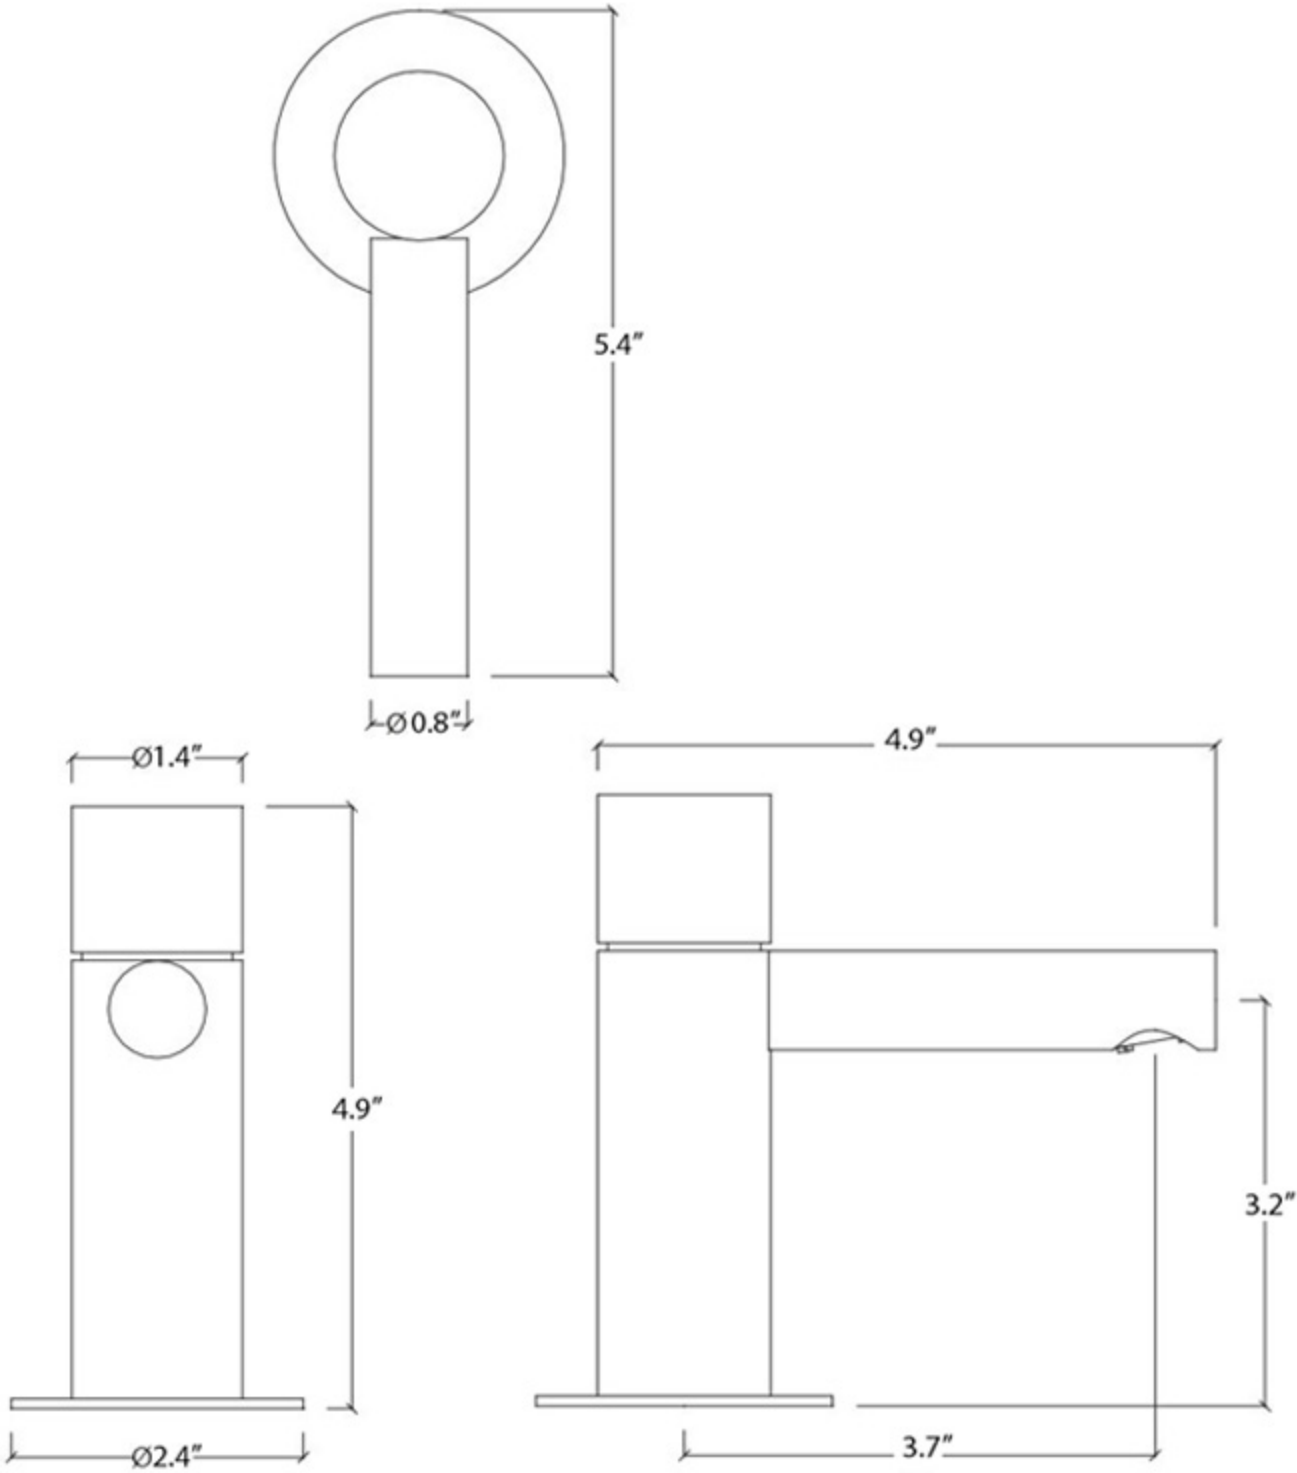

Product Specs Sheets

Collection
Lapa

Model |
Lapa T7.10

Dimensions Metric
1 inch = 2.54 cm
1 inch = 25.4 mm

WS®
BATH
COLLECTIONS

1051 Lea Drive - Collegeville, PA 19426
Tel. 215 513 9400 - Fax 610 831 0215
www.ws bathcollections.com - info@ws bathcollections.com