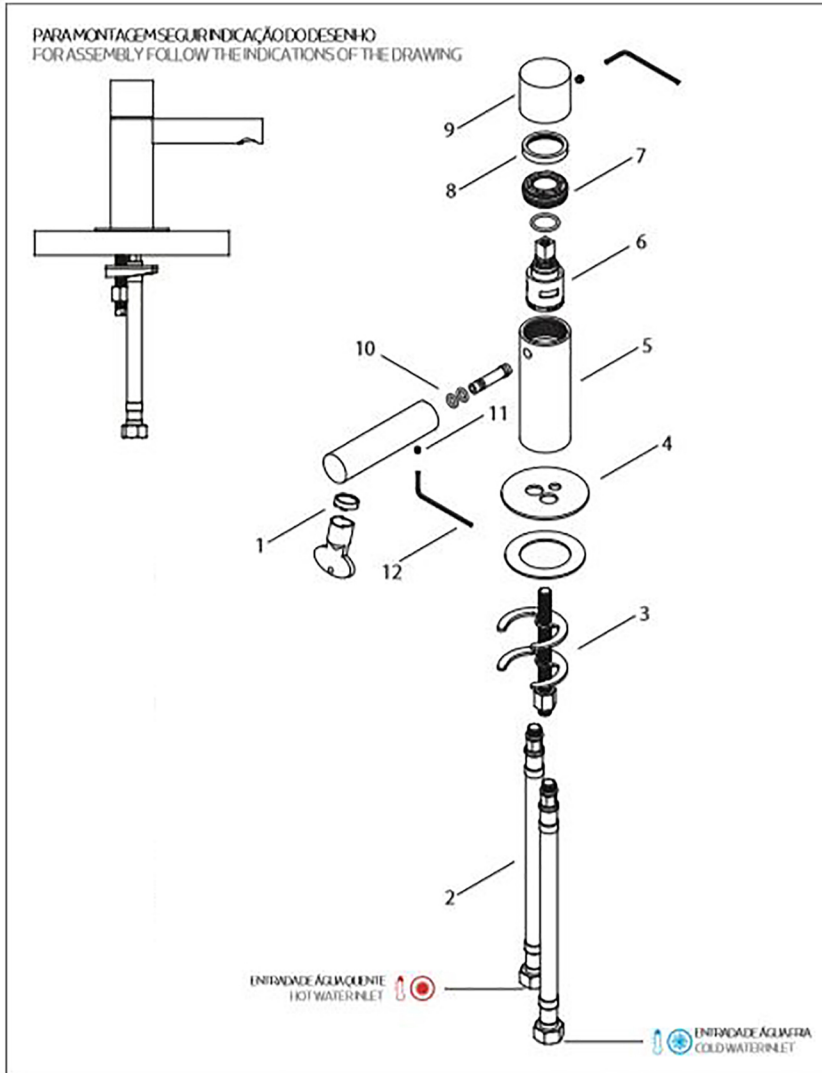

Features

- Modern Deck-Mounted Bathroom Faucet
- Single handle lever controls water flow and temperature
- Brushed Stainless Steel Finish (AISI 304)
- Requires Single-Hole Installation
- Includes Ceramic Disc Cartridge
- Flow Rate: 1.5 GPM
- Spout Reach: 3.7"

Lapa T7.10

Finishes

Brushed Stainless Steel

Collection
Lapa

Model |
Lapa T7.10

Dimensions Metric

1 inch = 2.54 cm

1 inch = 25.4 mm

Dimensions Metric
1 inch = 2.54 cm
1 inch = 25.4 mm

WS[®]
BATH
COLLECTIONS

1051 Lea Drive - Collegeville, PA 19426
Tel. 215 513 9400 - Fax 610 831 0215
www.ws bathcollections.com - info@ws bathcollections.com

Product Specs Sheets / Parts Diagram

Note: Item Fully Assembled

TECHNICAL DATA

Nº	REFERENCE	DESCRIPTION
01	---	AERATOR
02	---	FLEXIBLE CONNECTION
03	---	FIXING KIT
04	---	PLATE
05	---	TAP BODY
06	---	CARTRIDGE
07	---	LOCKNUT
08	---	CARTRIDGES CONCEALER
09	---	HANDLE
10	---	SPOUT
11	---	UMBRAK SCREW
12	---	UMBRAK KEY