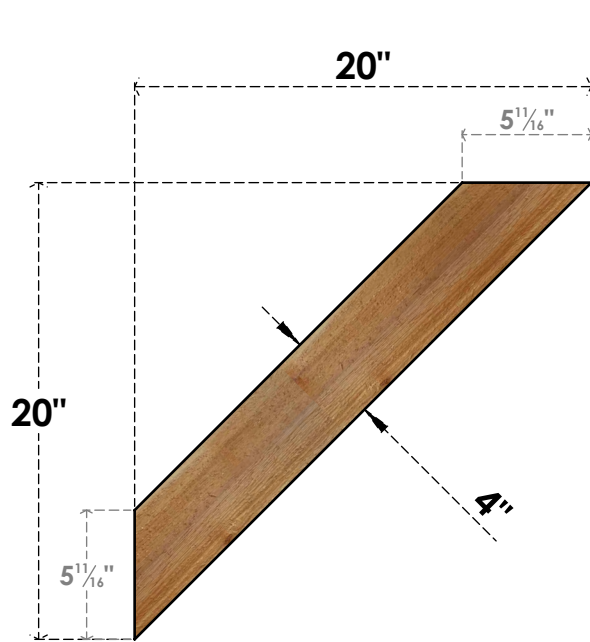

# BRC04X20X20TRA00RWR

4"W X 20"D X 20"H TRADITIONAL ROUGH SAWN BRACE, WESTERN RED CEDAR

**SIDE**

**FRONT**

EKENA MILLWORK  
 2300 WEST MAIN ST.  
 CLARKSVILLE, TX 75426  
 TOLL FREE: 866-607-0453  
 WWW.EKENAMILLWORK.COM