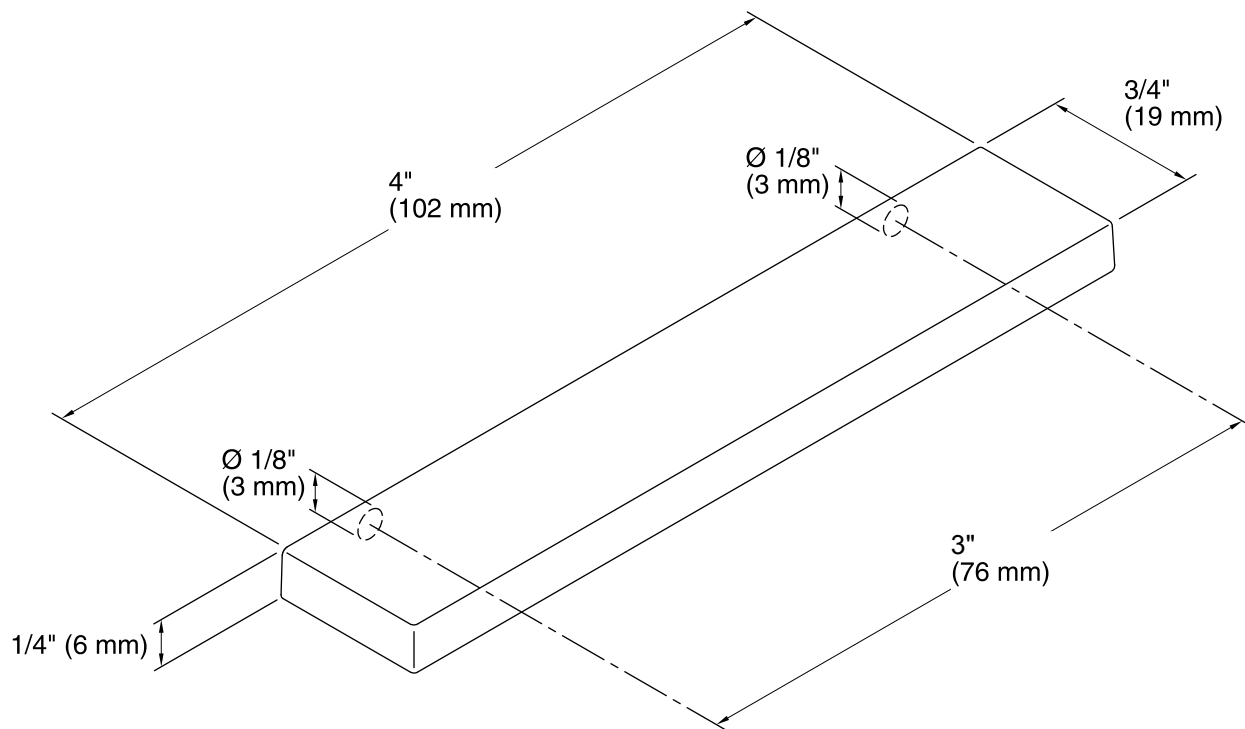

See website for detailed warranty information.

Available Color/Finishes

Color tiles intended for reference only.

Color	Code	Description
	HF1	Chrome
	HF2	Brushed
	HF3	Black

Technical Information

All product dimensions are nominal.