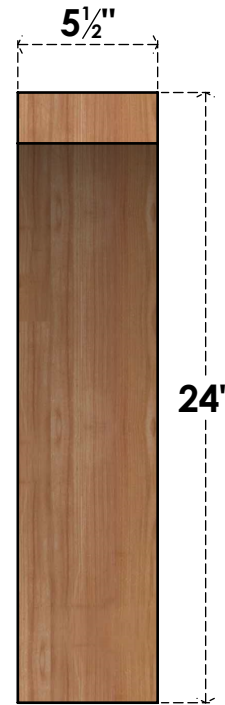

BRC06X20X24THR00SWR

5 1/2"W X 20"D X 24"H THORTON SMOOTH BRACE, WESTERN RED CEDAR

SIDE

FRONT

EKENA MILLWORK
 2300 WEST MAIN ST.
 CLARKSVILLE, TX 75426
 TOLL FREE: 866-607-0453
 WWW.EKENAMILLWORK.COM

NOTES

1. INSTALLATION TO BE COMPLETED IN ACCORDANCE WITH MANUFACTURER'S SPECIFICATIONS.
2. DRAWING MAY NOT BE TO SCALE
3. THIS DRAWING IS INTENDED FOR DESIGN AND PLANNING PURPOSES ONLY.
4. ALL INFORMATION CONTAINED HEREIN WAS CURRENT AT THE TIME OF DEVELOPMENT BUT MUST BE REVIEWED AND APPROVED BY THE PRODUCT MANUFACTURER TO BE CONSIDERED ACCURATE.
5. PRODUCTS ARE NOT KILN DRIED. THIS ITEM IS UNIQUE AND WILL CONTAIN THE NATURAL VARIATIONS THAT THE WOOD SPECIES OFFERS. THIS MAY RESULT IN VARIATIONS UP TO 1/4"