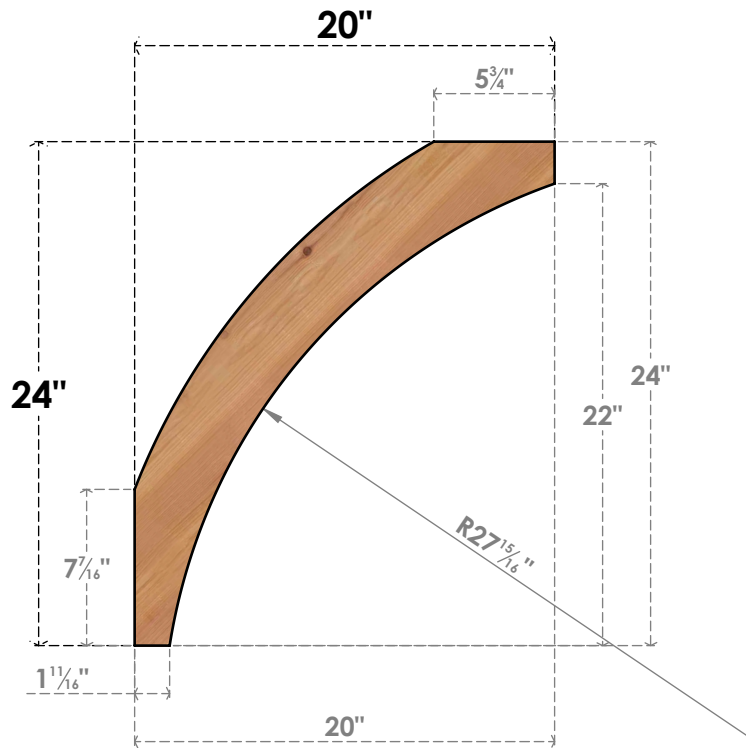

BRC06X20X24THR00SWR

5 1/2"W X 20"D X 24"H THORTON SMOOTH BRACE, WESTERN RED CEDAR

SIDE

FRONT

EKENA MILLWORK
 2300 WEST MAIN ST.
 CLARKSVILLE, TX 75426
 TOLL FREE: 866-607-0453
 WWW.EKENAMILLWORK.COM

NOTES

1. INSTALLATION TO BE COMPLETED IN ACCORDANCE WITH MANUFACTURER'S SPECIFICATIONS.
2. DRAWING MAY NOT BE TO SCALE
3. THIS DRAWING IS INTENDED FOR DESIGN AND PLANNING PURPOSES ONLY.
4. ALL INFORMATION CONTAINED HEREIN WAS CURRENT AT THE TIME OF DEVELOPMENT BUT MUST BE REVIEWED AND APPROVED BY THE PRODUCT MANUFACTURER TO BE CONSIDERED ACCURATE.
5. PRODUCTS ARE NOT KILN DRIED. THIS ITEM IS UNIQUE AND WILL CONTAIN THE NATURAL VARIATIONS THAT THE WOOD SPECIES OFFERS. THIS MAY RESULT IN VARIATIONS UP TO 1/4"