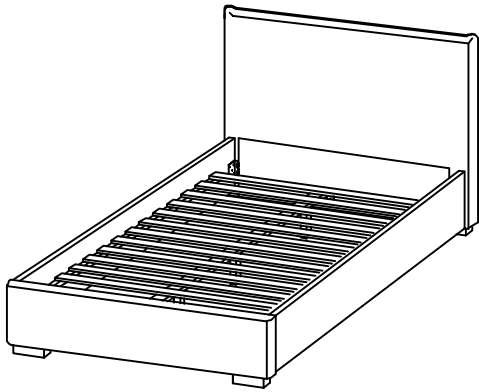

ASSEMBLY INSTRUCTIONS

COMPONENT

Headboard - 1 pc.  ①	Footboard - 1 pc.  ②	Bed Leg - 4 pcs.  ③	Center Rail - 1 pc.  ④	Side Rail - 2 pcs.  ⑤	Bed Slat - 12pcs (2 Set)  ⑥
Center Support Leg - 3 pcs.  ⑦					

HARDWARE

Allen Key M5 - 1 pc.  (A)	Allen Key M4 - 1 pc.  (B)	JCBC Bolt M6 x 40mm - 14 pcs.  (C)	Wood Screw M4 x 25mm - 12 pcs.  (D)	Wood Screw M4 x 20mm - 2 pcs.  (E)
---	---	---	--	---

STEP 1 :

STEP 2 :