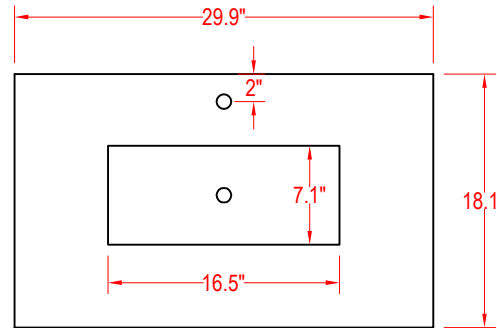

Bathroom Cabinet

Unit

inch

Mirror:

Cabinet: 11.8"x18.1"x33.5" inch

Bathroom Cabinet

Unit

inch

(PLAN)

Mirror: 27.56"x27.56" inch

Cabinet: 29.9"x18.1"x35.8" inch

Handle: 6.2" inch

(BACK)