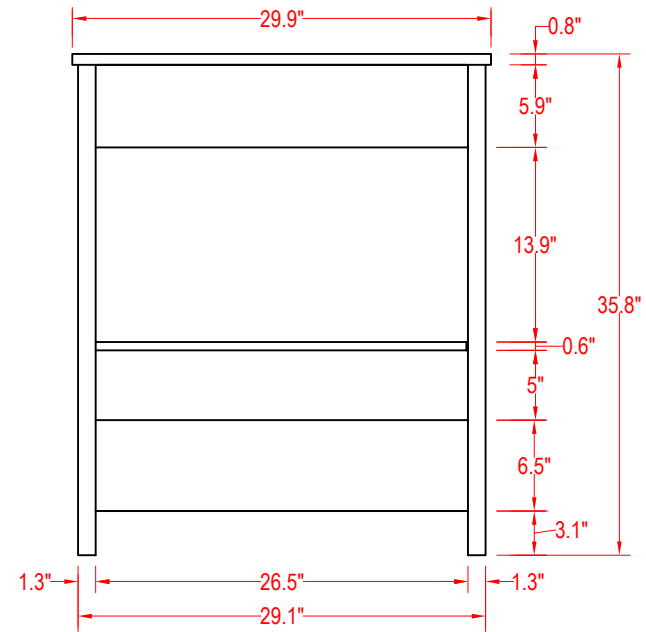

Bathroom Cabinet

Unit

inch

Mirror:

Cabinet: 11.8"x18.1"x33.5" inch

Bathroom Cabinet

Unit

inch

(PLAN)

Mirror: 27.56"x27.56" inch

Cabinet: 29.9"x18.1"x35.8" inch

Handle: 6.2" inch

(BACK)