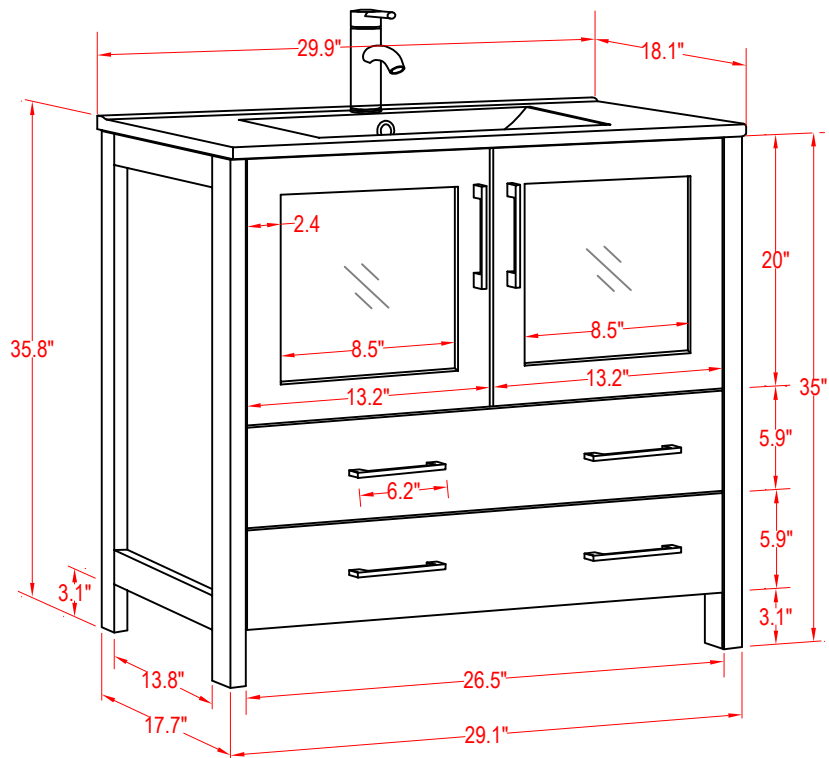

Bathroom Cabinet

Unit

inch

Mirror:

Cabinet: 11.8"x18.1"x33.5" inch

Bathroom Cabinet

Unit

inch

(PLAN)

Mirror: 27.56"x27.56" inch

Cabinet: 29.9"x18.1"x35.8" inch

Handle: 6.2" inch

(BACK)