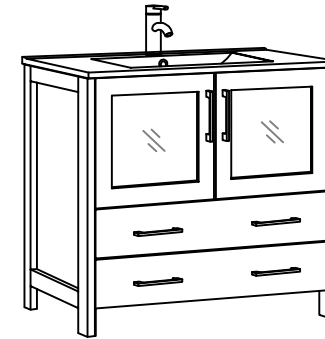

Bathroom Cabinet

Unit

inch

Mirror:

Cabinet: 11.8"x18.1"x33.5" inch

Bathroom Cabinet

Unit

inch

(PLAN)

Mirror: 27.56"x27.56" inch

Cabinet: 29.9"x18.1"x35.8" inch

Handle: 6.2" inch

(BACK)