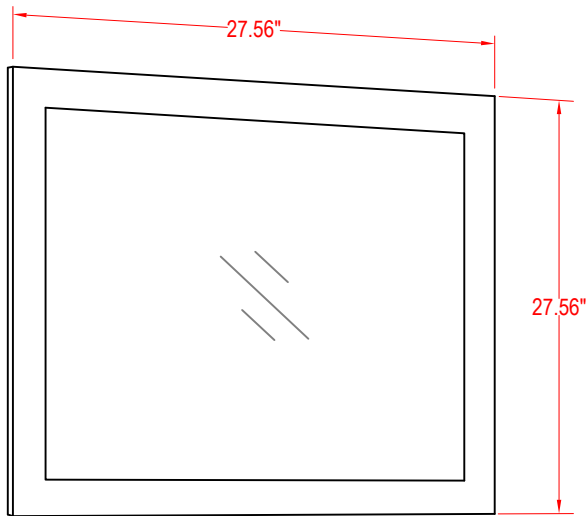

Bathroom Cabinet

Unit

inch

Mirror:

Cabinet: 11.8"x18.1"x33.5" inch

Bathroom Cabinet

Unit

inch

(PLAN)

Mirror: 27.56"x27.56" inch

Cabinet: 29.9"x18.1"x35.8" inch

Handle: 6.2" inch

(BACK)