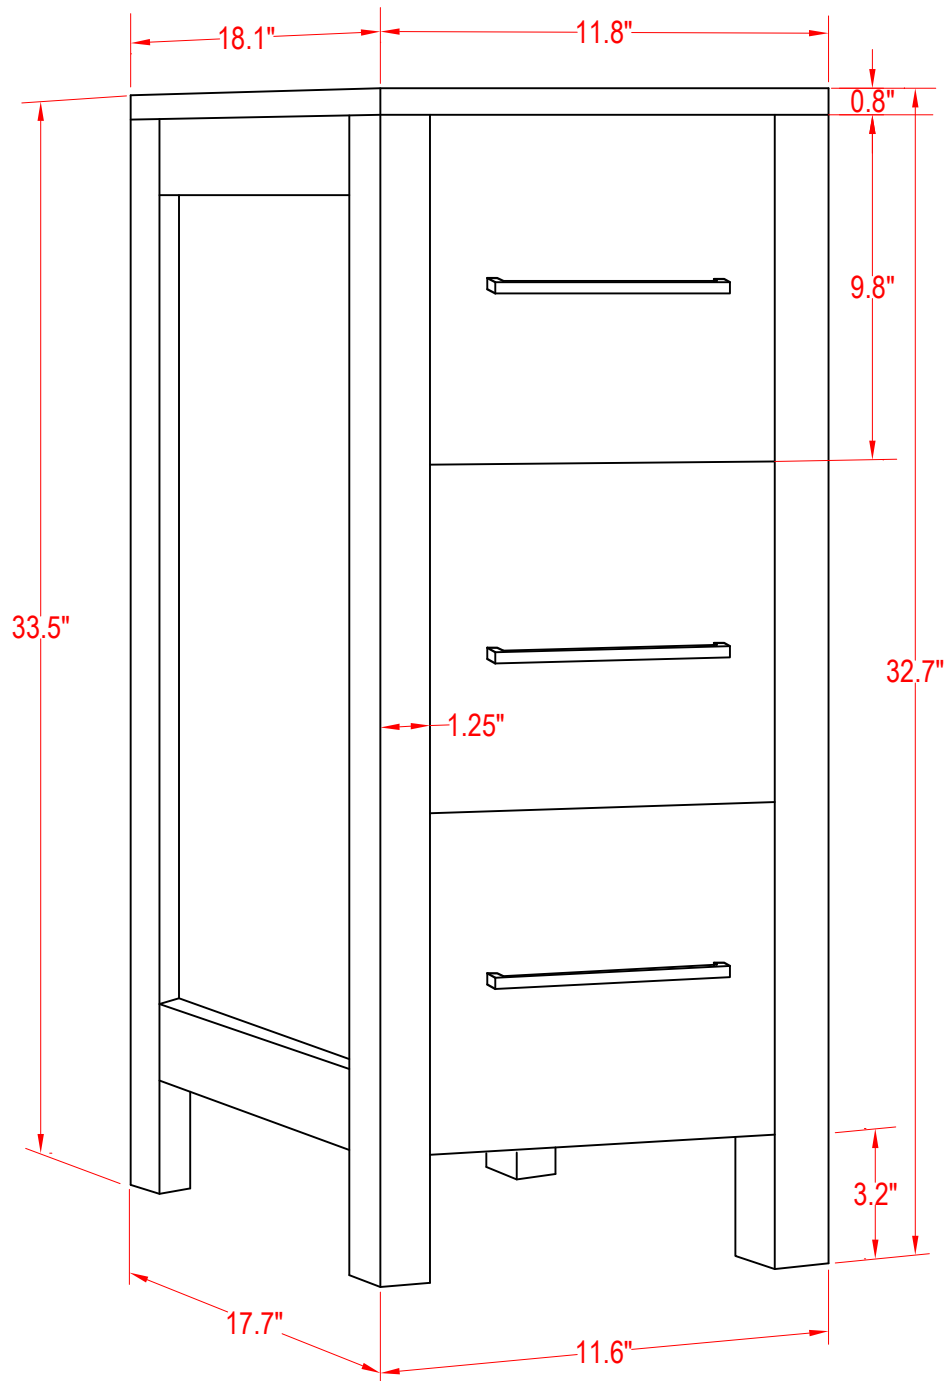

Bathroom Cabinet

Unit

inch

Mirror:

Cabinet: 11.8"x18.1"x33.5" inch

Bathroom Cabinet

Unit

inch

(PLAN)

Mirror: 27.56"x27.56" inch

Cabinet: 29.9"x18.1"x35.8" inch

Handle: 6.2" inch

(BACK)