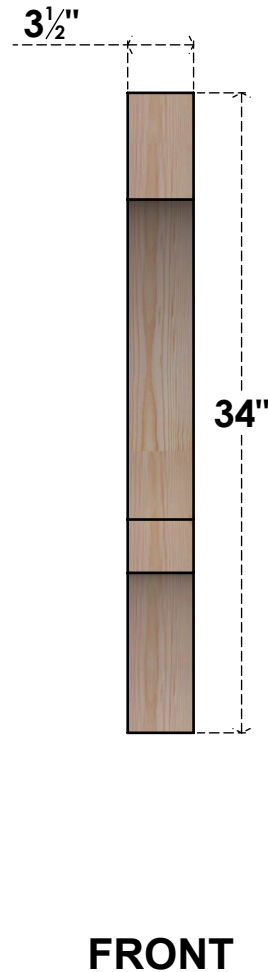

BRC04X22X34BOA00SDF

3 1/2"W X 22"D X 34"H BALBOA SMOOTH BRACE, DOUGLAS FIR

EKENA MILLWORK
 2300 WEST MAIN ST.
 CLARKSVILLE, TX 75426
 TOLL FREE: 866-607-0453
 WWW.EKENAMILLWORK.COM

NOTES

1. INSTALLATION TO BE COMPLETED IN ACCORDANCE WITH MANUFACTURER'S SPECIFICATIONS.
2. DRAWING MAY NOT BE TO SCALE
3. THIS DRAWING IS INTENDED FOR DESIGN AND PLANNING PURPOSES ONLY.
4. ALL INFORMATION CONTAINED HEREIN WAS CURRENT AT THE TIME OF DEVELOPMENT BUT MUST BE REVIEWED AND APPROVED BY THE PRODUCT MANUFACTURER TO BE CONSIDERED ACCURATE.
5. PRODUCTS ARE NOT KILN DRIED. THIS ITEM IS UNIQUE AND WILL CONTAIN THE NATURAL VARIATIONS THAT THE WOOD SPECIES OFFERS. THIS MAY RESULT IN VARIATIONS UP TO 1/4"