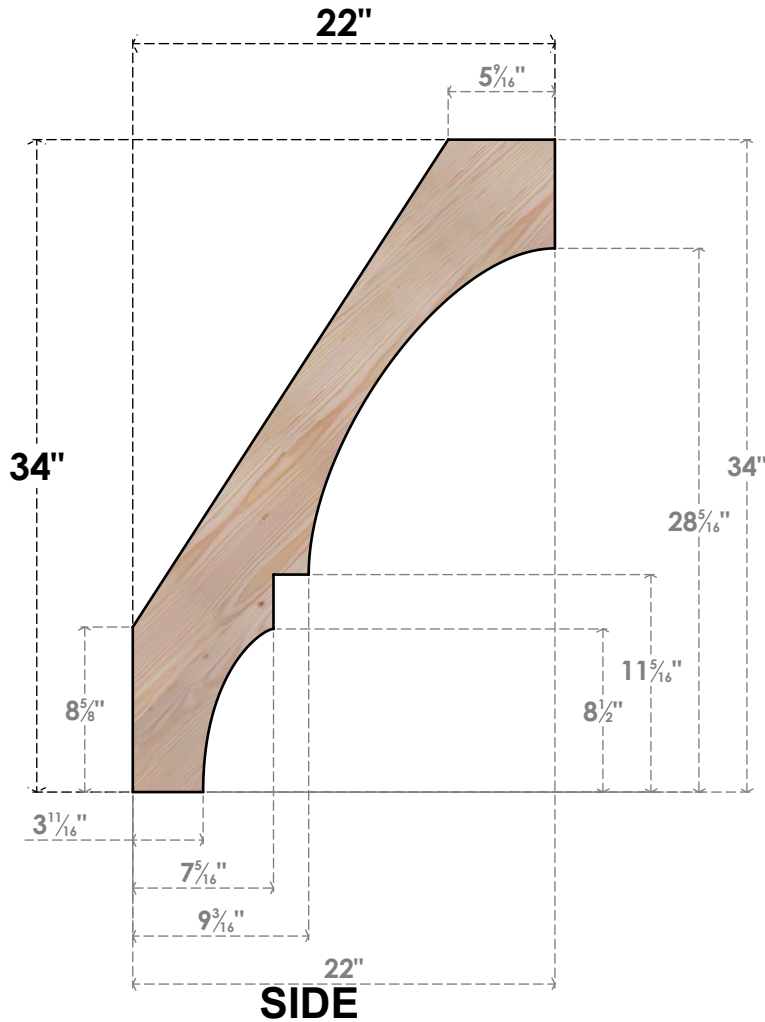

BRC04X22X34BOA00SDF

3 1/2"W X 22"D X 34"H BALBOA SMOOTH BRACE, DOUGLAS FIR

EKENA MILLWORK
 2300 WEST MAIN ST.
 CLARKSVILLE, TX 75426
 TOLL FREE: 866-607-0453
 WWW.EKENAMILLWORK.COM

NOTES

1. INSTALLATION TO BE COMPLETED IN ACCORDANCE WITH MANUFACTURER'S SPECIFICATIONS.
2. DRAWING MAY NOT BE TO SCALE
3. THIS DRAWING IS INTENDED FOR DESIGN AND PLANNING PURPOSES ONLY.
4. ALL INFORMATION CONTAINED HEREIN WAS CURRENT AT THE TIME OF DEVELOPMENT BUT MUST BE REVIEWED AND APPROVED BY THE PRODUCT MANUFACTURER TO BE CONSIDERED ACCURATE.
5. PRODUCTS ARE NOT KILN DRIED. THIS ITEM IS UNIQUE AND WILL CONTAIN THE NATURAL VARIATIONS THAT THE WOOD SPECIES OFFERS. THIS MAY RESULT IN VARIATIONS UP TO 1/4"