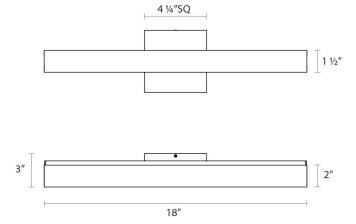

## Dimensions

Height:	4.25"
Width:	18"
Extends:	2.25"
Minimum Extension:	2.25"
Maximum Extension:	2.25"
Size:	18"
Canopy/Backplate/Base Depth:	4.25
Canopy/Backplate/Base Height:	4.25

## Shipping

Carton 1 L x W x H:	22" X 7" X 7"
Carton 1 Gross Weight:	3 LBS