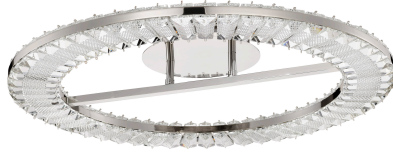

Project/Job Name: _____

Location: _____

Fixture Type: _____

Notes: _____

62-2444 - Nova; LED 23 Inch Round Flush Mount; Polished Nickel Finish; Kg Crystal

ELECTRICAL

Technology:	LED
Watts:	34W
Volts:	120V-277V
Lumens:	2720L
Lamp Base :	Integrated
CRI:	90
Rg Value :	90
CCT (Kelvins):	3000K
Beam Spread :	120
Hours Rated:	30000
Dimmable:	Yes-Dimmable
Dimmable Down To %:	100 to 10 percent
Dimming Type :	Triac
Incandescent Equivalent :	255W
Operating Temperature :	-20C (-4F) to +65C (+149F)
Lamp Included :	Integrated
Replaceable Light Source :	No
THD:	<15%
Power Factor :	>0.9
Voltage Type:	Range Voltage
Warranty:	3-Years

PACKAGING

Each UPC:	045923407819
Each Quantity:	1
Each Dimensions:	24.80 x 24.80 x 5.90
Case UPC:	10045923407816
Case Quantity:	1
Case Dimensions:	24.80 x 24.80 x 5.90

PHYSICAL

Finish:	Polished Nickel
Dimensions:	H:3.88" DIA:22.88"
Weight (Lbs.):	4.5
Material:	Steel
Glass Finish:	Kg Crystal
Shade Finish:	Clear
Shade Dimensions:	L:1.13 H:3.00

INSTALLATION

Sloped Ceiling Compatible:	No
Cord Length:	7 in.
Wire Length:	7 in.

COMPLIANCE

Safety Listing:	cETLus
Location Rating:	Dry
Indoor/Outdoor:	Indoor
CA Prop 65:	Lead
BAA Compliant:	No
ADA Compliant:	No
FCC Compliant:	Yes
IK Rating:	IK01
RoHS Compliant:	Yes
Restrictions:	No Restrictions

60-8230 - Lune; 3 Light Flush Mount; Vintage Brass Finish; Etched White Glass

ACCESSORIES

60-8239 - Lune; 3 Light Semi-Flush; Vintage Brass Finish; Etched White Glass

ACCESSORIES

62-2444 - Nova; LED 23 Inch Round Flush Mount; Polished Nickel Finish; K9 Crystal