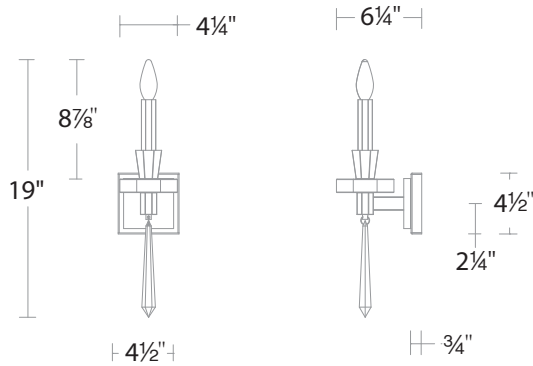

LINE DRAWING

DESCRIPTION

Coordinating beautifully with the classic chandeliers, the Amadeus sconce is adorned with an optic haze crystal and delicate faux candle on a crystal bobeché. A grand composition and classical elegance.

FEATURES

- Uses one 60 watt max, 25 watt equivalent recommended candelabra base bulbs (not included)
- Die-cast hexagonal metal curved arms

SPECIFICATIONS

Standards UL/cUL

Model	Size	LED Color Temp	Finish	Voltage	Wattage	Weight	LED Lumens	Delivered Lumens
S9319	19"	N/A	Antique Silver (48) Heirloom Gold (22) Black (51)	120V	N/A	3 lb	N/A	N/A

Example: S9319-48OH