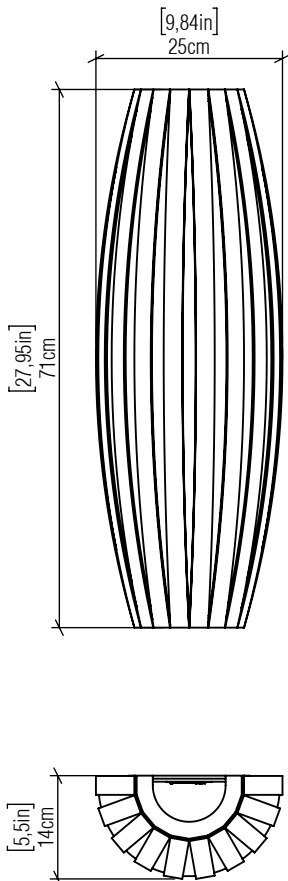

FINISHING OPTION:

	02 MATTE BLACK		27 GOLD
	06 IMBUIA		29 TEAL
	07 WHITE		30 OLIVE GREEN
	09 LOURO FREIJÓ		31 FERRARI RED
	12 TEAK		32 COPPER
	15 CAPPUCCINO		33 BRONZE
	18 AMERICAN WALNUT		34 MAPLE
	22 GLOSSY BLACK		38 PALE GOLD
	25 IREDESCENT WHITE		39 LEAD GREY
	26 LIGHT PINK		40 SATIN BLUE