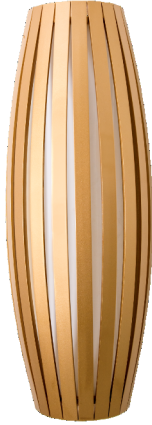

4041

E-26

Project name:
Date: Specifier:
Line: Barrel
Family: Wall
Description: Barrel Accord Wall Lamp 4041

Material: Natural Wood Veneer MDF and Acrylic
Weight:

3x 25W (max. each) Fluorescent or LED bulbs not included

FINISHING OPTION:

	02 MATTE BLACK		27 GOLD
	06 IMBUIA		29 TEAL
	07 WHITE		30 OLIVE GREEN
	09 LOURO FREIJÓ		31 FERRARI RED
	12 TEAK		32 COPPER
	15 CAPPUCCINO		33 BRONZE
	18 AMERICAN WALNUT		34 MAPLE
	22 GLOSSY BLACK		38 PALE GOLD
	25 IREDESCENT WHITE		39 LEAD GREY
	26 LIGHT PINK		40 SATIN BLUE