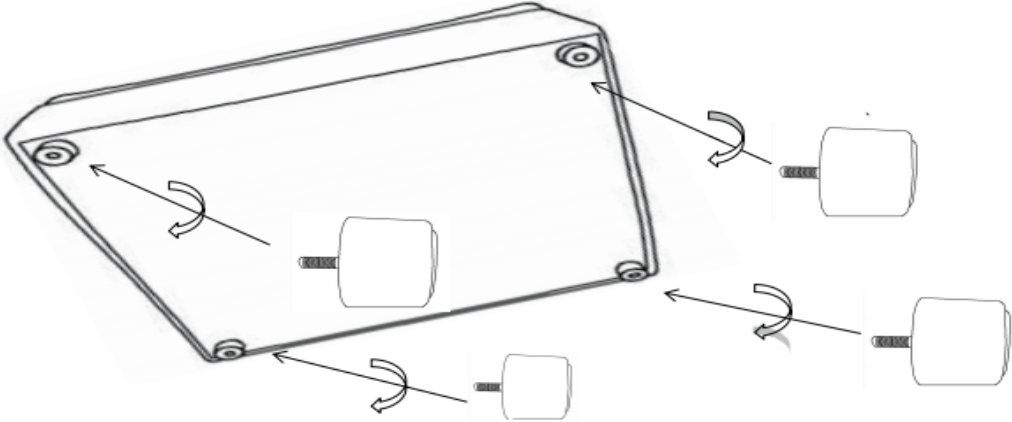

ASSEMBLY INSTRUCTIONS

STEP 1 Turn over the item and take out the legs from zippered pouch and install the legs as pictures show

STEP 2

STEP 3 COMPLETE