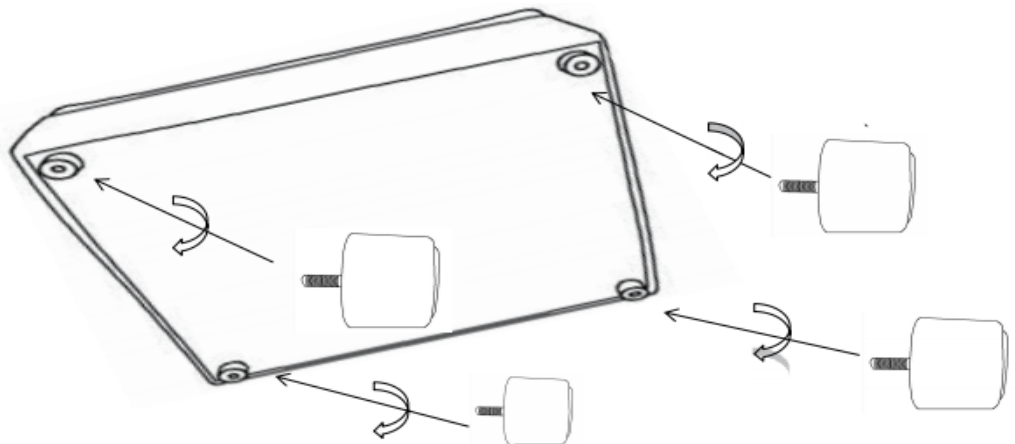

ASSEMBLY INSTRUCTIONS

STEP 1 Turn over the item and take out the legs from zippered pouch and install the legs as pictures show

STEP 2

STEP 3 COMPLETE