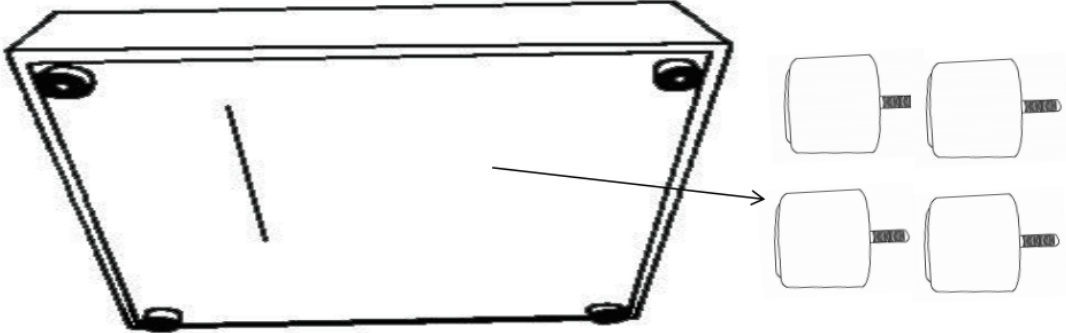

ASSEMBLY TIME **8 MINUTES**

PARTS IDENTIFICATION

	PART NAME	FIGURE	QUANTITY
A	CHAIR BASE		1PC
B	PILLOW		1PC
C	SEAT CUSHION		1PC
D	LEG		4PCS

ASSEMBLY INSTRUCTIONS

STEP 1 Turn over the item and take out the legs from zippered pouch and install the legs as pictures show