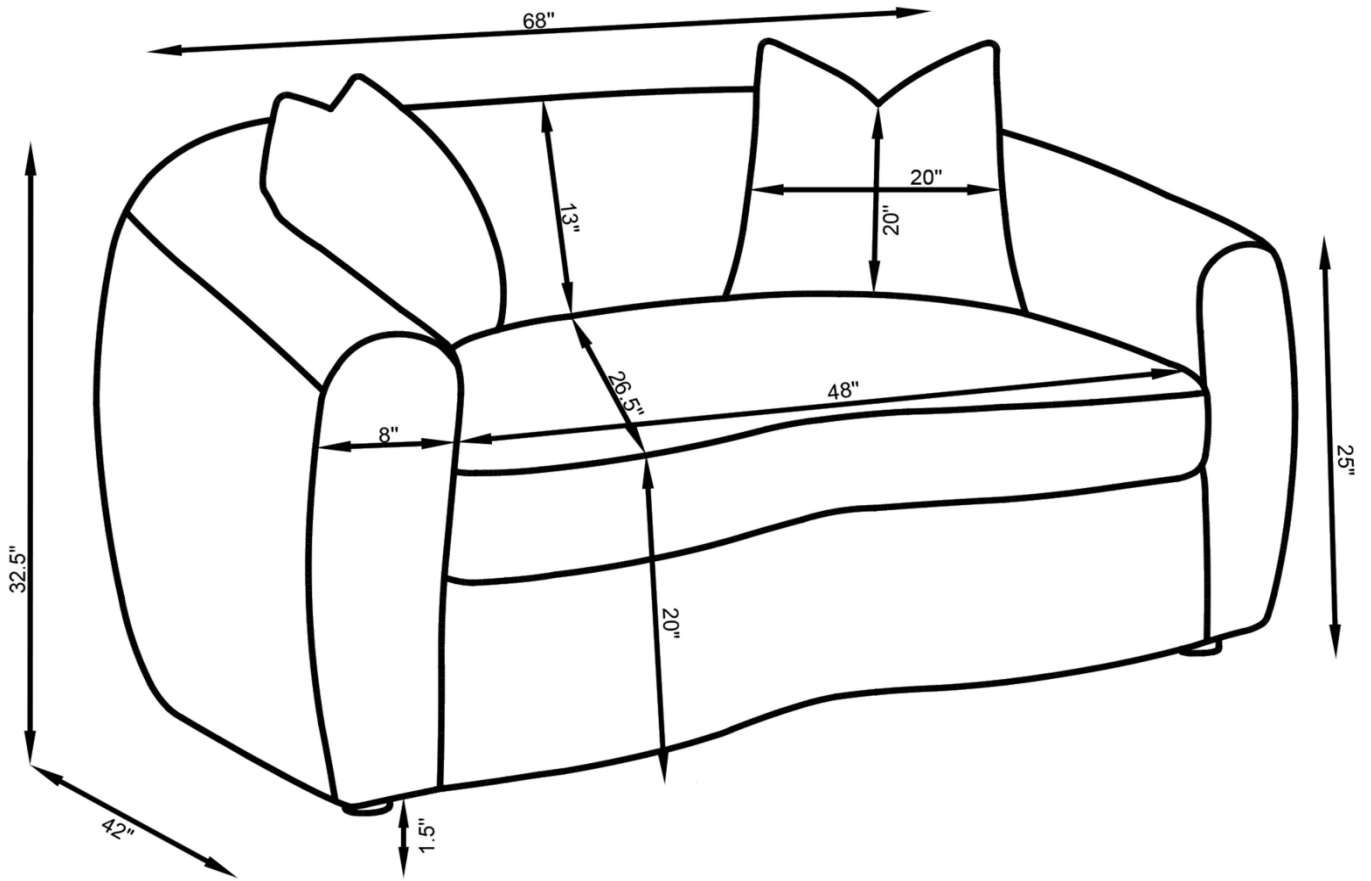

Note : Dimension tolerance $\pm 5\%$