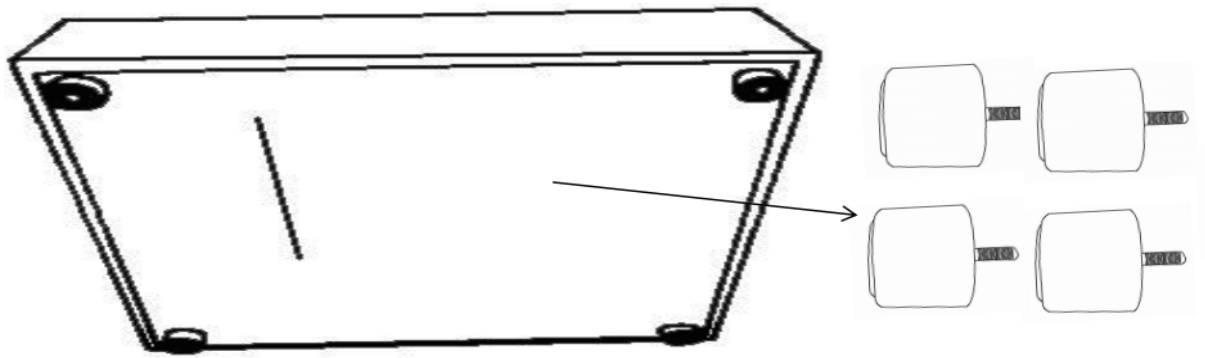

ASSEMBLY TIME

8 MINUTES

PARTS IDENTIFICATION

	PART NAME	FIGURE	QUANTITY
A	LOVESEAT BASE		1PC
B	PILLOW		2PCS
C	SEAT CUSHION		1PC
D	LEG		4PCS

ASSEMBLY INSTRUCTIONS

STEP 1 Turn over the item and take out the legs from zippered pouch and install the legs as pictures show