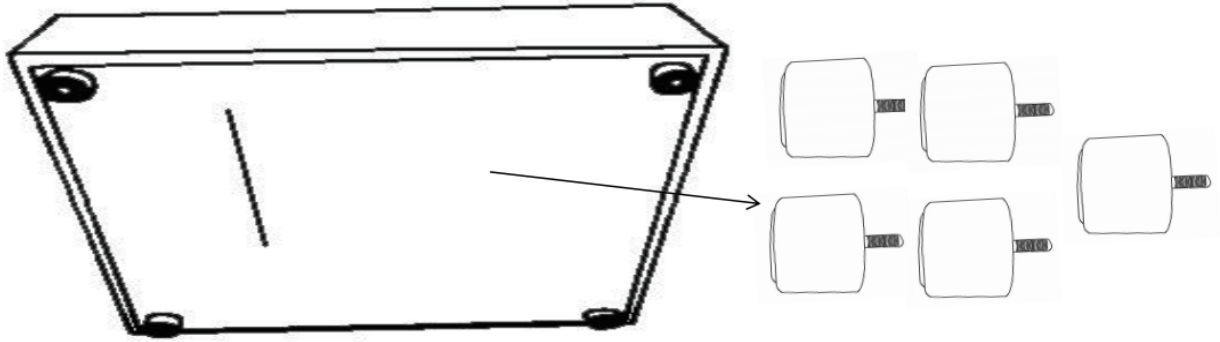

ASSEMBLY TIME

8 MINUTES

PARTS IDENTIFICATION

	PART NAME	FIGURE	QUANTITY
A	SOFA BASE		1PC
B	PILLOW		2PCS
C	SEAT CUSHION		1PC
D	LEG		5PCS

ASSEMBLY INSTRUCTIONS

STEP 1 Turn over the item and take out the legs from zippered pouch and install the legs as pictures show