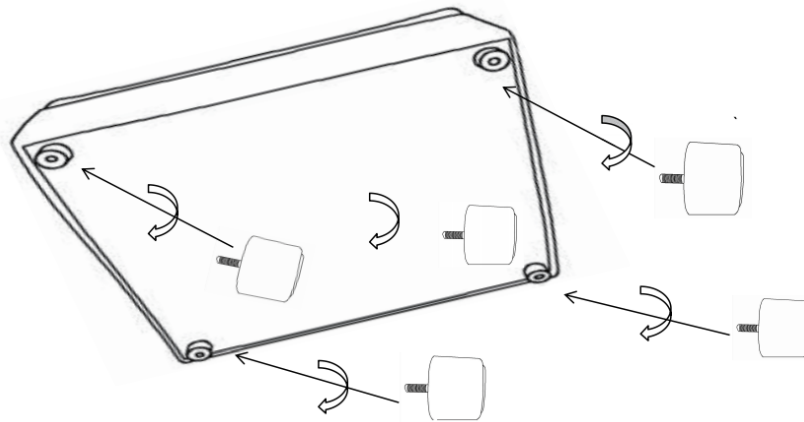

ASSEMBLY INSTRUCTIONS

STEP 1 Turn over the item and take out the legs from zippered pouch and install the legs as pictures show

STEP 2

STEP 3 COMPLETE