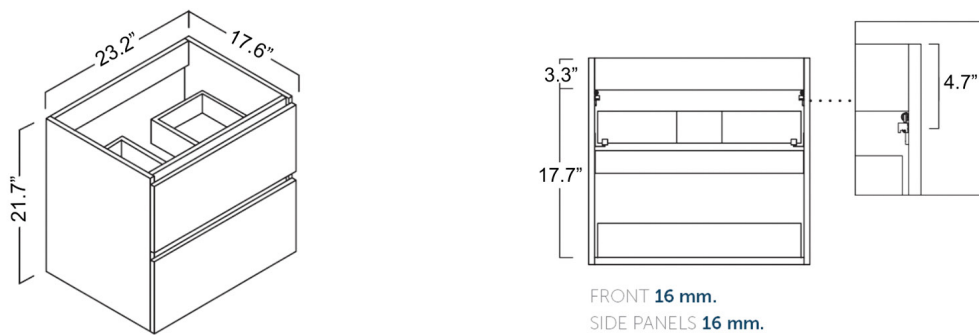

Technical information

Soft close.

Hettich sliding system.

Glossy lacquered finish.

Collection |
Flora

Model |
Flora C60

Dimensions Metric
1 inch = 2.54 cm
1 inch = 25.4 mm

WS®
BATH
COLLECTIONS

1051 Lea Drive - Collegeville, PA 19426
Tel. 215 513 9400 - Fax 610 831 0215

www.ws bathcollections.com - info@ws bathcollections.com