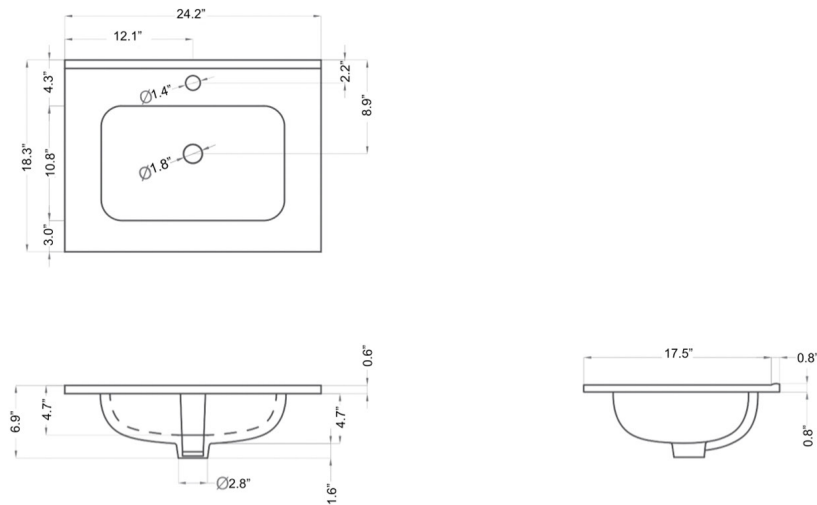

Flora C60

Sink

Base Unit