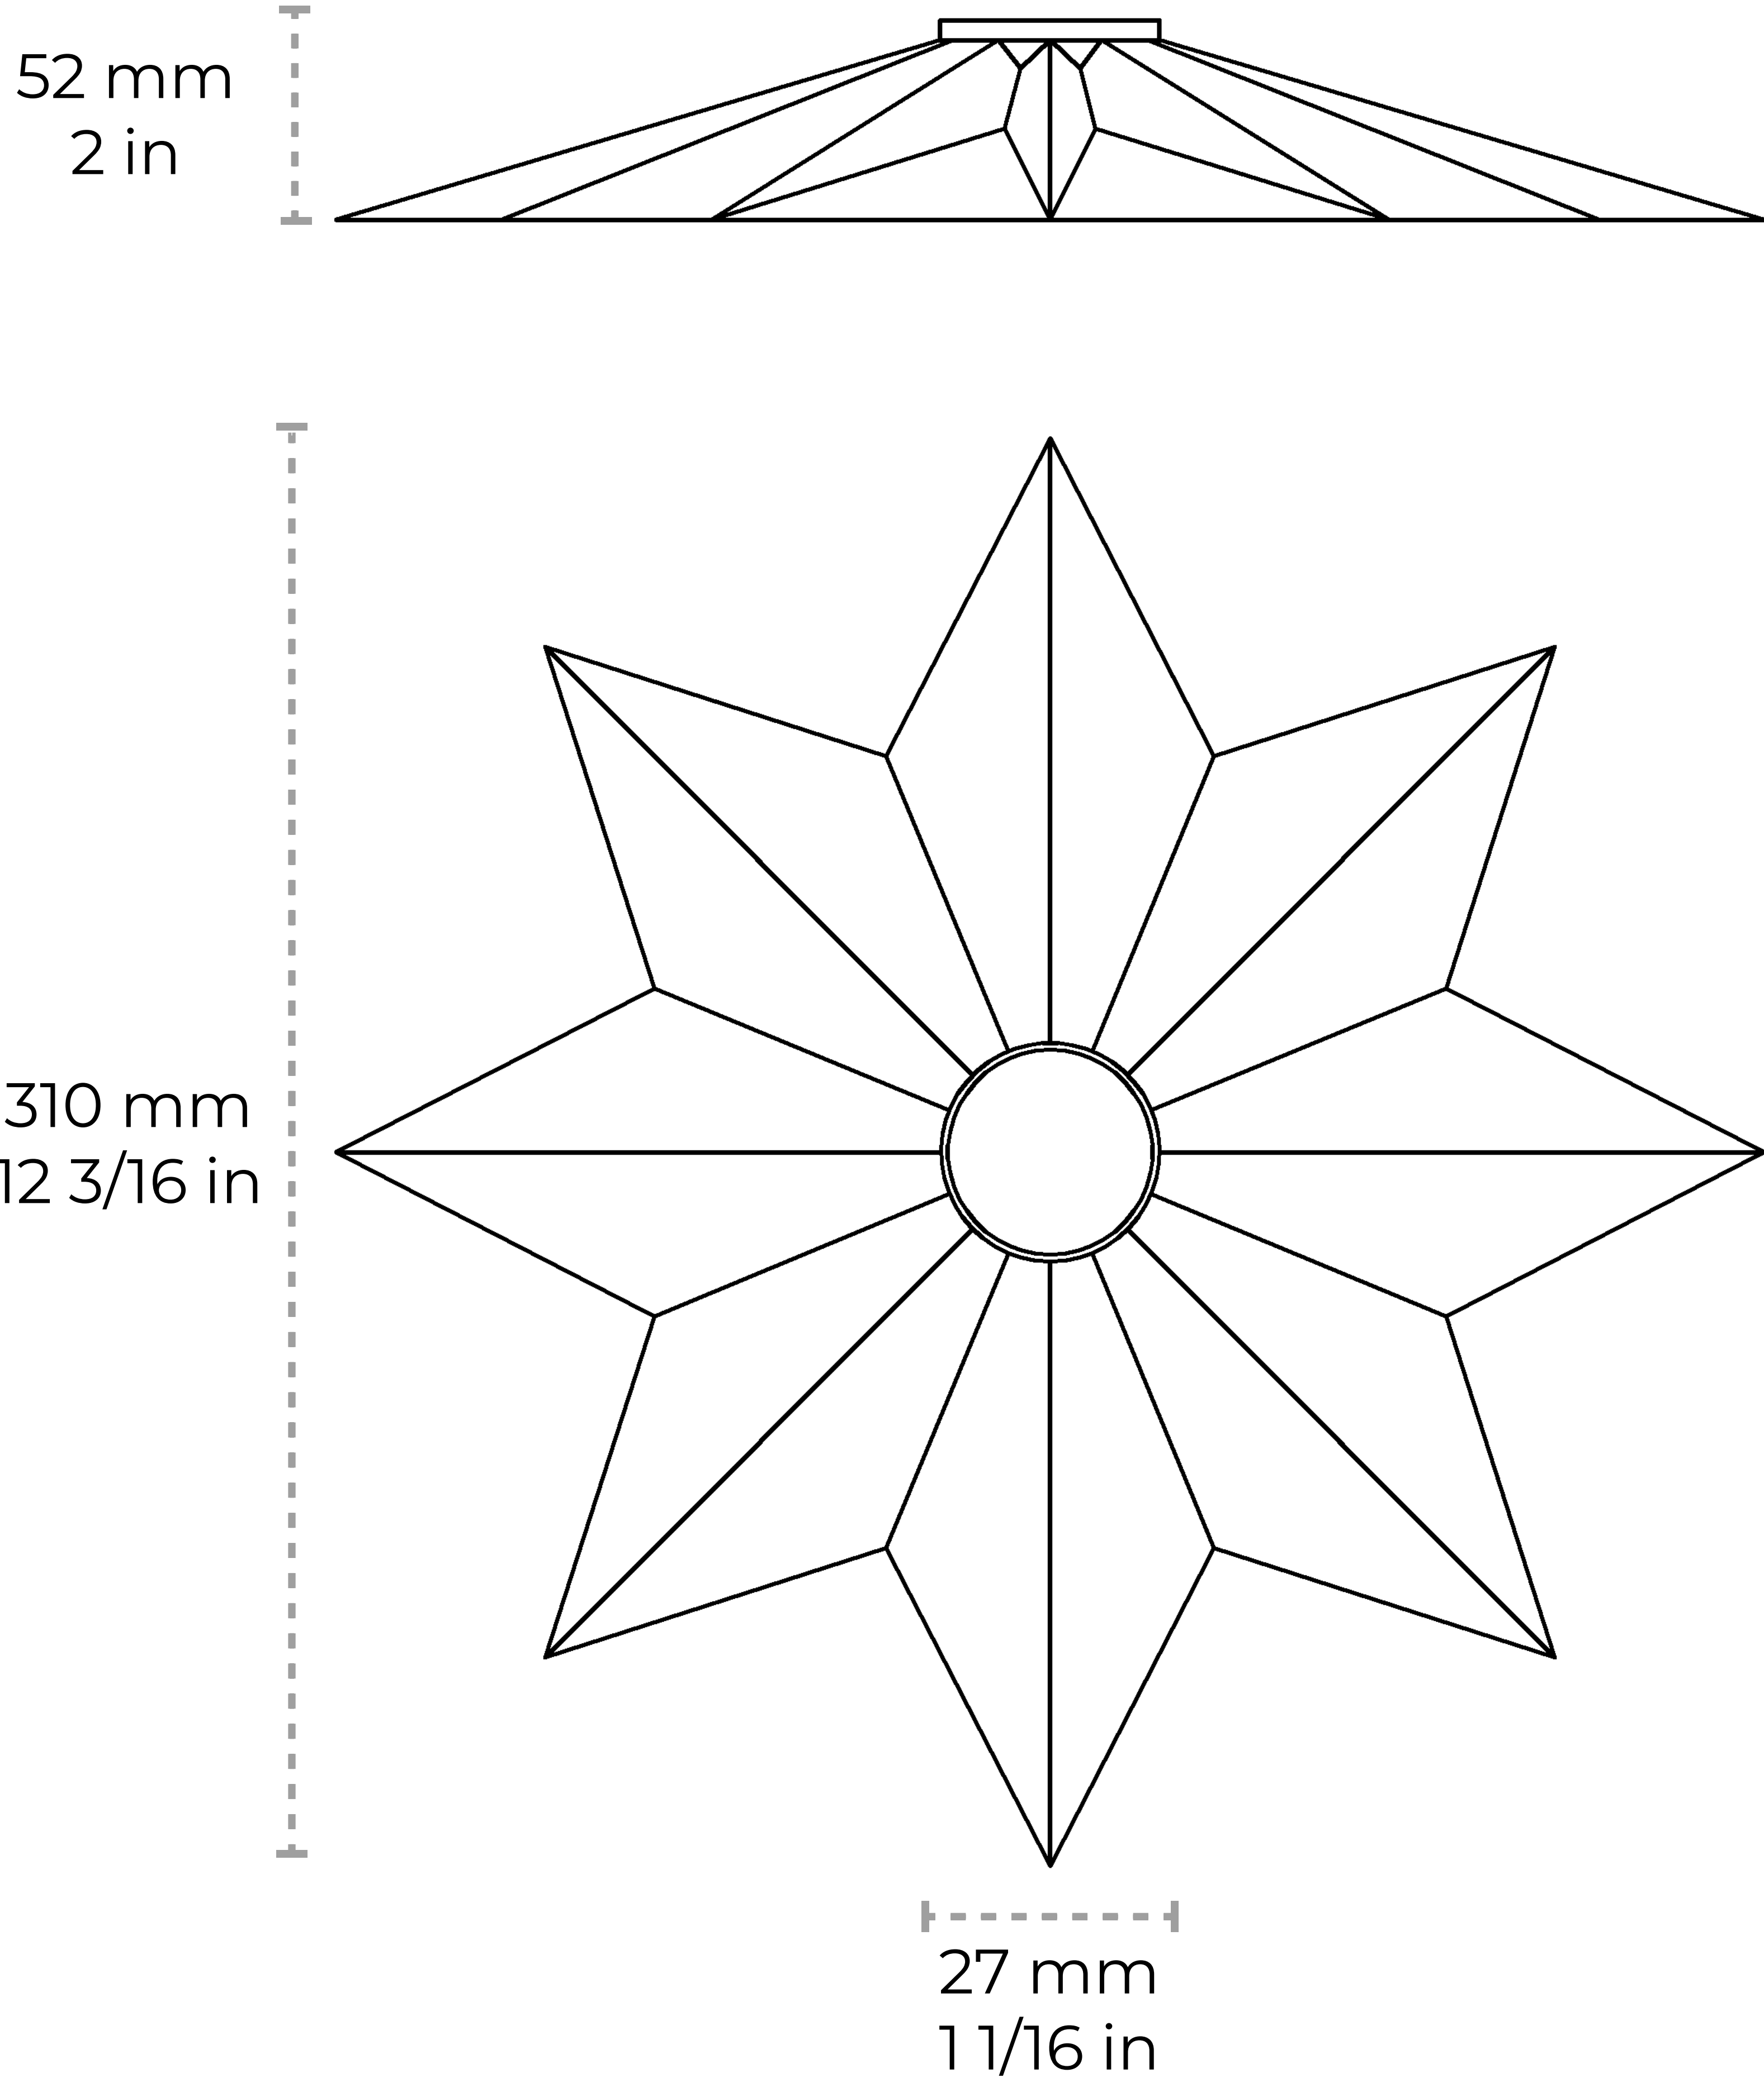

CN-BR11H-310

[Canopy BR11H] Brass Modern Star Ceiling Canopy

Material	Brass
Weight	1.44 lbs
Max Load	45 lbs
Measurements	<ul style="list-style-type: none"> Canopy Diameter: 310 mm 12 3/16 in Canopy Height: 51 mm 2 in Projection w/ Screw Collar: 98 mm 3 7/8 in Diameter of Center Hole: 27 mm 1 1/16 in