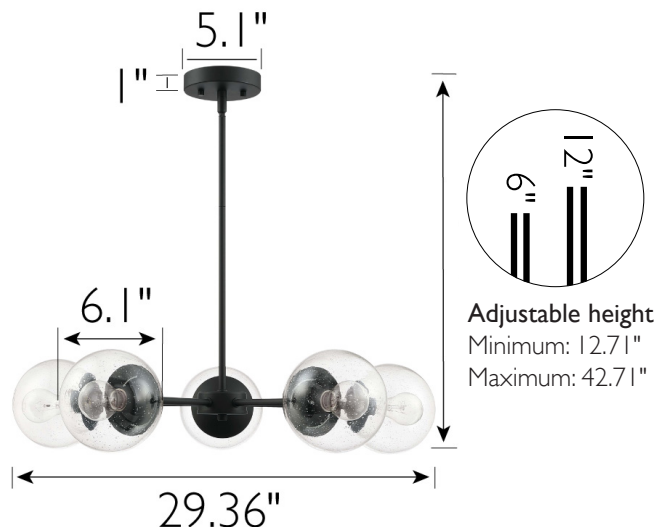

Gracelyn 5-Light Dimmable Chandelier

Matte Black

SPECIFICATIONS

MOUNTING:	Chandelier	LED BRIGHTNESS (LUMENS):	N/A
SLOPED CEILING ADAPTABLE:	Yes	LED COLOR CORRELATED TEMPERATURE (CCT):	N/A
LAMP TYPE:	Incandescent	LED COLOR RENDERING INDEX (CRI):	N/A
BULB INCLUDED:	No	LED EFFICACY:	N/A
WATTS PER BULB:	60W	LED AVERAGE RATED LIFE:	N/A
TOTAL WATTAGE:	300W	ENERGY EFFICIENT:	No
DIMMABLE:	Yes	LIGHTING AMPS:	N/A
MATERIAL CONSTRUCTION:	Steel/Glass	VOLTAGE:	120V
ASSEMBLED DIMENSIONS:	42.71" H x 29.36" L x 29.36" D		
WEIGHT:	9.26 lbs.		
BACKPLATE DIMENSIONS:	N/A		
CANOPY/PLATE DIMENSIONS:	1.02" H x 5.12" W x 5.12" D		
GLASS/SHADE DIMENSIONS:	5.73" H x 6.11" L x 6.11" D		
GLASS/SHADE MATERIAL:	Glass		
GLASS/SHADE TYPE:	Seedy		
GLASS/SHADE COLOR:	Clear		