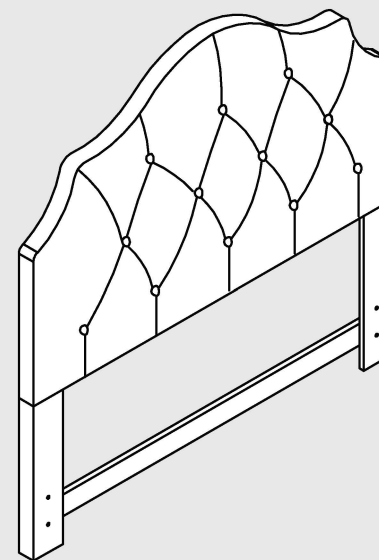

TUFTED SHAPED HEADBOARD

Twin

ADULT ASSEMBLY REQUIRED

If you are missing any parts or have any questions regarding assembly, do not return this item to the retailers store. Please call our toll-free customer service number and have this assembly manual open to the parts list ready to provide the model name, and part name or number.

1

1. Headboard
1x

2. Foot
2x

3. Connector
2x

4. Foot Connector
1x

A. 1-9/16" Bolt
18x

B. 1" Bolt
4x

C. Spring Washer
22x