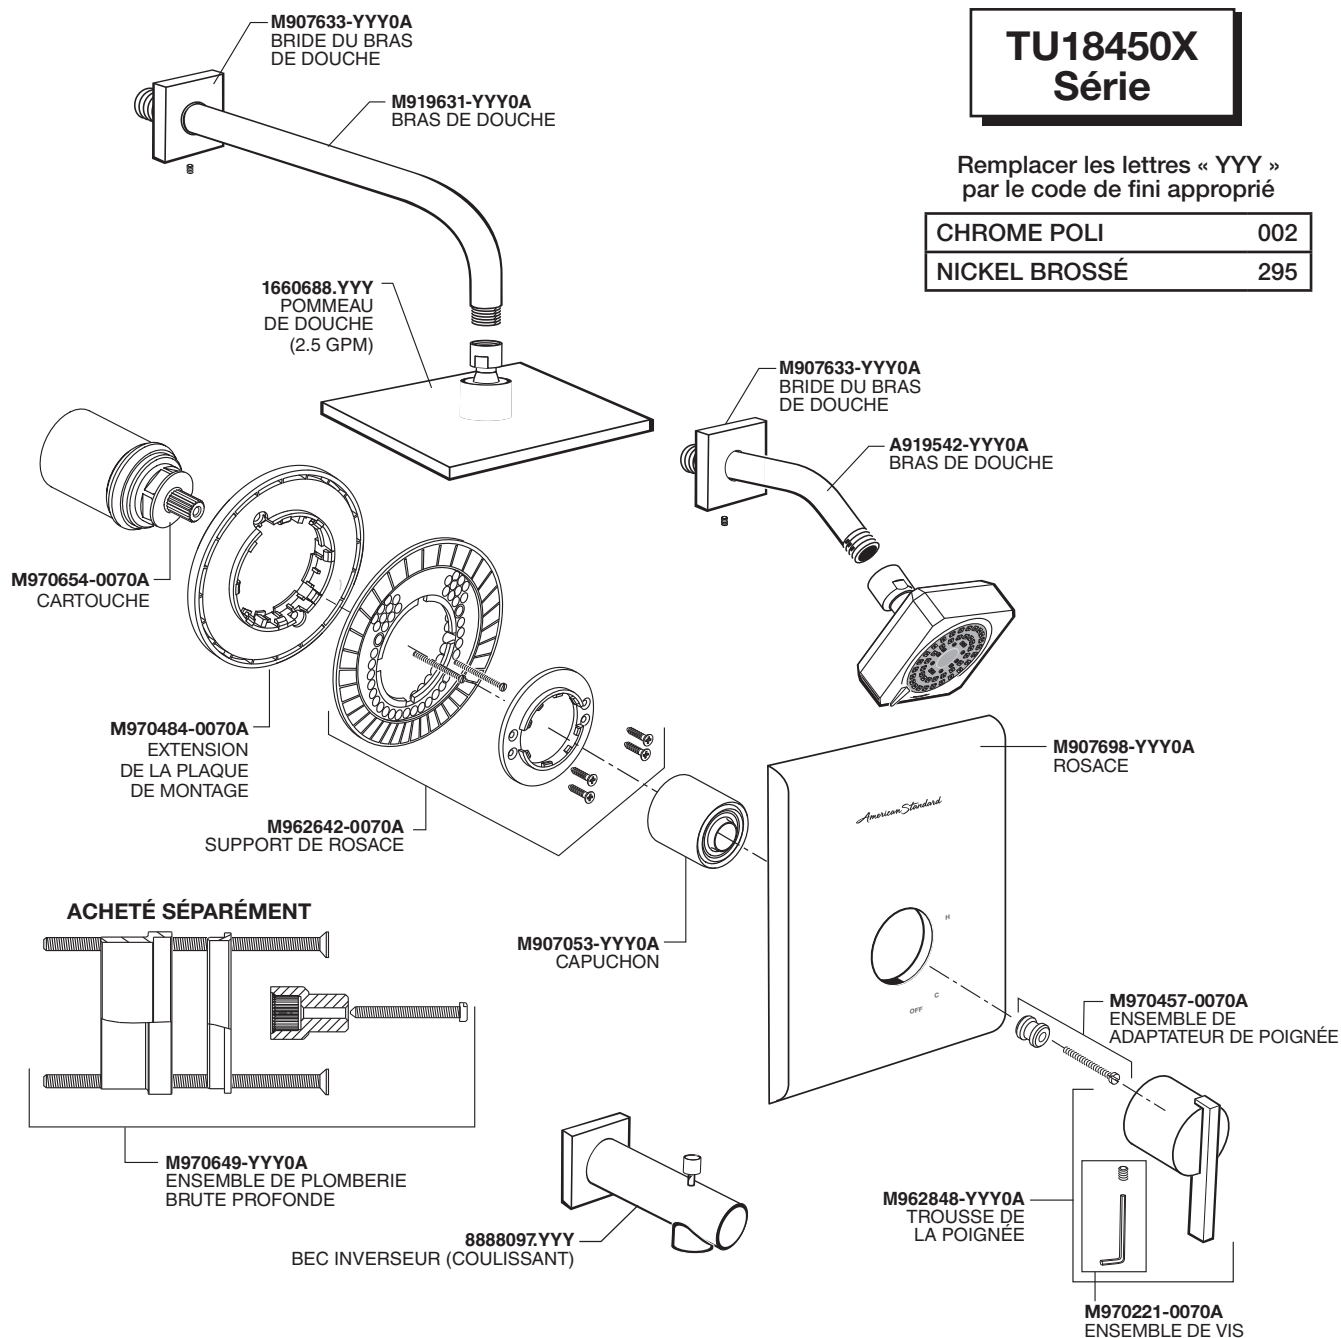

American Standard

Times Square^{MD} Équilibrage de Pression Douche et Baignoire Soupape de Garniture

NUMÉRO DE MODÈLE

TU18450X
Série

Remplacer les lettres « YYY »
par le code de fini approprié

CHROME POLI	002
NICKEL BROSSÉ	295

LIGNE D'URGENCE

Pour obtenir des renseignements ou une réponse à vos questions, composez sans frais le :

1 (800) 442-1902

Du lundi au vendredi de 8 h à 20 h, HNE

Samedi 8 h à 16 h, HNE

AU CANADA 1-800-387-0369

(TORONTO 1-905-306-1093)

En semaine de 8 h à 19 h, HNE

AU MEXIQUE 01-800-839-1200

PART OF **LIXIL**