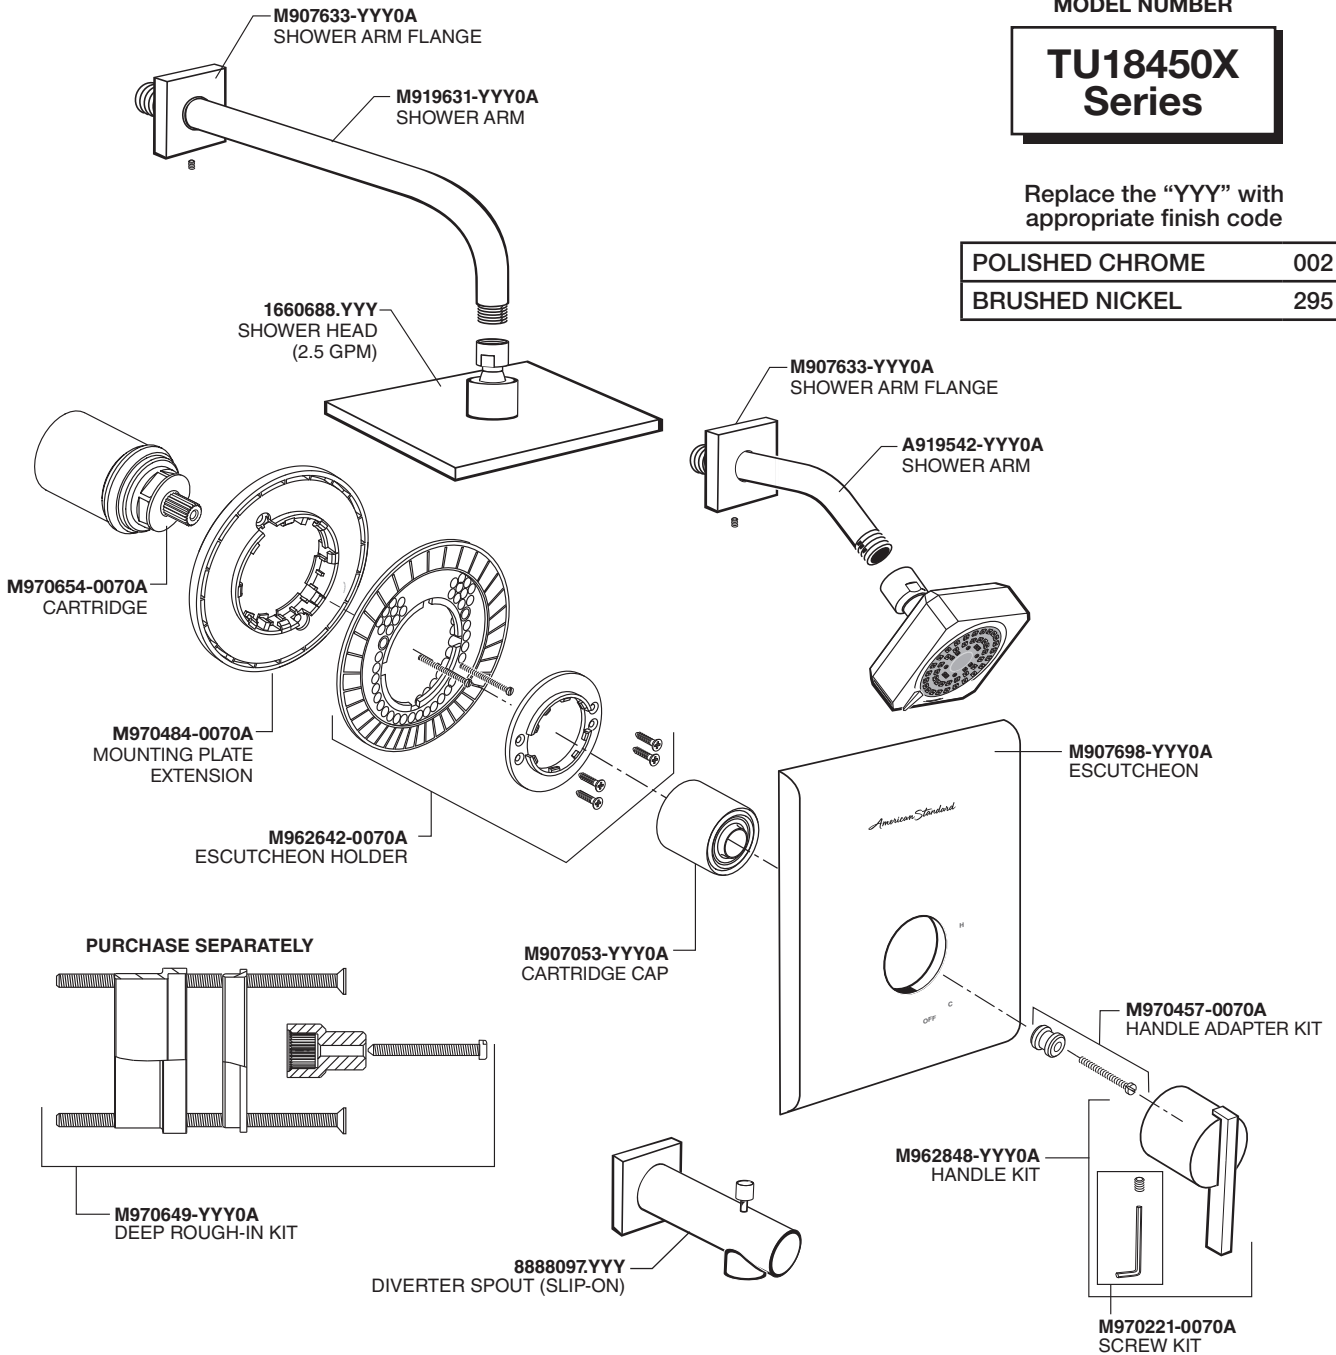

American Standard

**Times Square®
Pressure Balancing
Bath and Shower
Trim Kit**

MODEL NUMBER

**TU18450X
Series**

Replace the "YYY" with appropriate finish code

POLISHED CHROME	002
BRUSHED NICKEL	295

HOT LINE FOR HELP

Weekdays 8:00 a.m. to 7:00 p.m. EST

IN MEXICO 01-800-839-1200

PART OF **LIXIL**

American Standard

Times Square^{MD} Équilibrage de Pression Douche et Baignoire Soupape de Garniture

NUMÉRO DE MODÈLE

TU18450X
Série