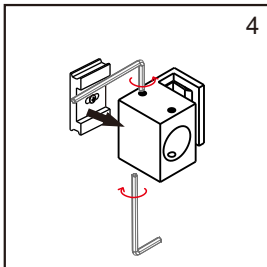

Part list

[01] x1
Aluminum Seal

[02] x1
Top rail

[03] x1
Door panel

[04] x1
Fixed panel

[05] x1
Gasket

[06] x1
Gasket

longer
[07A] x1
Gasket

shorter
[07B] x1
Gasket

[08] x1
Handleset

[09] x4
Top Roller

[10] x2
Wall cover

[11] x1
Door Guider

[12] x1
Wall Conector

01

E.G.:

$L=1500\text{mm}(59\text{'})$

$W=1500\text{mm}(59\text{'})-30\text{mm}(1.2\text{'})=1470\text{mm}(57.9\text{'})$

02

Production Height	A
76"(1930mm)	72.8"(1849mm)

03

04

05

06