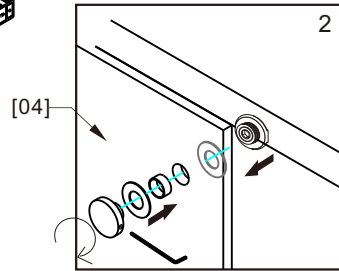

Part list

[01] x1
Aluminum Seal

[02] x1
Top rail

[03] x1
Door panel

[04] x1
Fixed panel

[05] x1
Gasket

[06] x1
Gasket

longer
[07A] x1
Gasket

$L=1500\text{mm}(59\text{'})$

$W=1500\text{mm}(59\text{'})-30\text{mm}(1.2\text{'})=1470\text{mm}(57.9\text{'})$

02

Production Height	A
76"(1930mm)	72.8"(1849mm)

03

04

05

06