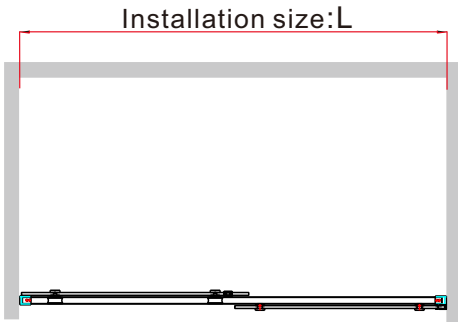

Part list

[01] x1
Aluminum Seal

[02] x1
Top rail

[03] x1
Door panel

[04] x1
Fixed panel

[05] x1
Gasket

[06] x1
Gasket

longer
[07A] x1
Gasket

shorter
[07B] x1
Gasket

[08] x1
Handleset

[09] x4
Top Roller

[10] x2
Wall cover

[11] x1
Door Guider

[12] x1
Wall Conector

01

E.G.:

$L=1500\text{mm}(59\text{'})$

$W=1500\text{mm}(59\text{'})-30\text{mm}(1.2\text{'})=1470\text{mm}(57.9\text{'})$

02

Production Height	A
76"(1930mm)	72.8"(1849mm)

03

04

05

06