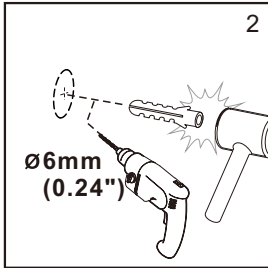

Part list

[01] x1
Aluminum Seal

[02] x1
Top rail

[03] x1
Door panel

[04] x1
Fixed panel

[05] x1
Gasket

[06] x1
Gasket

longer
[07A] x1
Gasket

shorter
[07B] x1
Gasket

[08] x1
Handleset

[09] x4
Top Roller

[10] x2
Wall cover

[11] x1
Door Guider

[12] x1
Wall Conector

01

E.G.:

$L=1500\text{mm}(59\text{'})$

$W=1500\text{mm}(59\text{'})-30\text{mm}(1.2\text{'})=1470\text{mm}(57.9\text{'})$

02

Production Height	A
76"(1930mm)	72.8"(1849mm)

03

04

05

06