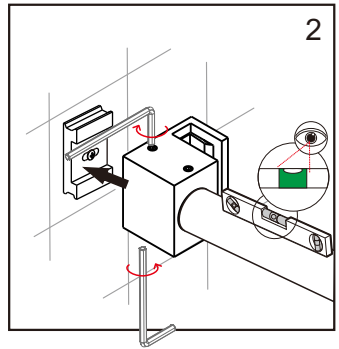

Part list

[01] x1
Aluminum Seal

[02] x1
Top rail

[03] x1
Door panel

[04] x1
Fixed panel

[05] x1
Gasket

[06] x1
Gasket

longer
[07A] x1
Gasket

$L=1500\text{mm}(59\text{'})$

$W=1500\text{mm}(59\text{'})-30\text{mm}(1.2\text{'})=1470\text{mm}(57.9\text{'})$

02

Production Height	A
76"(1930mm)	72.8"(1849mm)

03

04

05

06