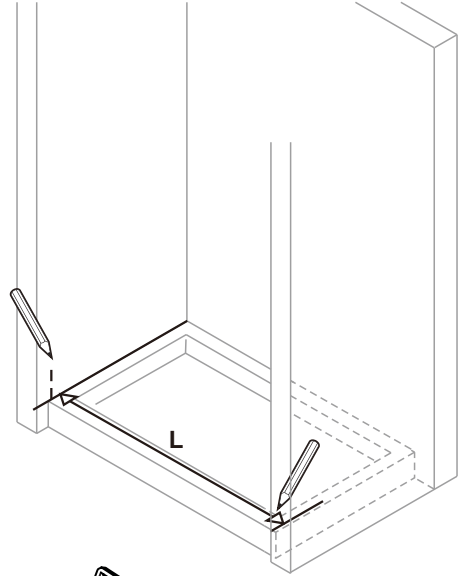

INSTALLATION INSTRUCTIONS

LY-02

WARNING

When the glass is placed upright, something soft should be placed on the bottom.

Tempered Glass, please don't hit the corners and the surrounding, otherwise the glass will burst.

Part list

[01] x1
Aluminum Seal

[02] x1
Top rail

[03] x1
Door panel

[04] x1
Fixed panel

[05] x1
Gasket

[06] x1
Gasket

longer
[07A] x1
Gasket

shorter
[07B] x1
Gasket

[08] x1
Handleset

[09] x4
Top Roller

[10] x2
Wall cover

[11] x1
Door Guider

[12] x1
Wall Conector

01

E.G.:

$L=1500\text{mm}(59\text{'})$

$W=1500\text{mm}(59\text{'})-30\text{mm}(1.2\text{'})=1470\text{mm}(57.9\text{'})$

02

Production Height	A
76"(1930mm)	72.8"(1849mm)

03

04

05

06