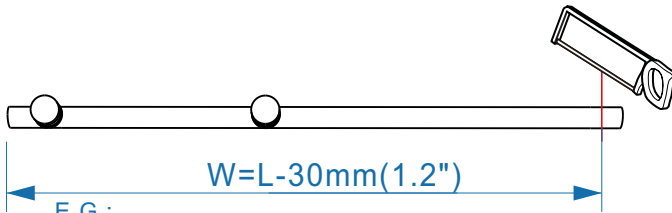

INSTALLATION INSTRUCTIONS

LY-02

WARNING

When the glass is placed upright, something soft should be placed on the bottom.

Tempered Glass, please don't hit the corners and the surrounding, otherwise the glass will burst.

Part list

[01] x1
Aluminum Seal

[02] x1
Top rail

[03] x1
Door panel

[04] x1
Fixed panel

[05] x1
Gasket

[06] x1
Gasket

longer
[07A] x1
Gasket

shorter
[07B] x1
Gasket

[08] x1
Handleset

[09] x4
Top Roller

[10] x2
Wall cover

[11] x1
Door Guider

[12] x1
Wall Conector

01

E.G.:

$L=1500\text{mm}(59\text{'})$

$W=1500\text{mm}(59\text{'})-30\text{mm}(1.2\text{'})=1470\text{mm}(57.9\text{'})$

02

Production Height	A
76"(1930mm)	72.8"(1849mm)

03

04

05

06