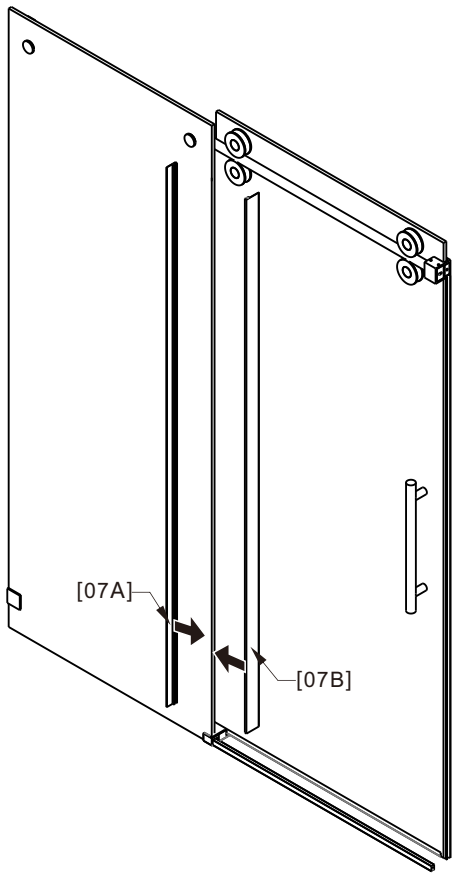

Part list

[01] x1
Aluminum Seal

[02] x1
Top rail

[03] x1
Door panel

[04] x1
Fixed panel

[05] x1
Gasket

[06] x1
Gasket

longer
[07A] x1
Gasket

shorter
[07B] x1
Gasket

[08] x1
Handleset

[09] x4
Top Roller

[10] x2
Wall cover

[11] x1
Door Guider

[12] x1
Wall Conector

01

E.G.:

$L=1500\text{mm}(59\text{'})$

$W=1500\text{mm}(59\text{'})-30\text{mm}(1.2\text{'})=1470\text{mm}(57.9\text{'})$

02

Production Height	A
76"(1930mm)	72.8"(1849mm)

03

04

05

06

07

09

10

11