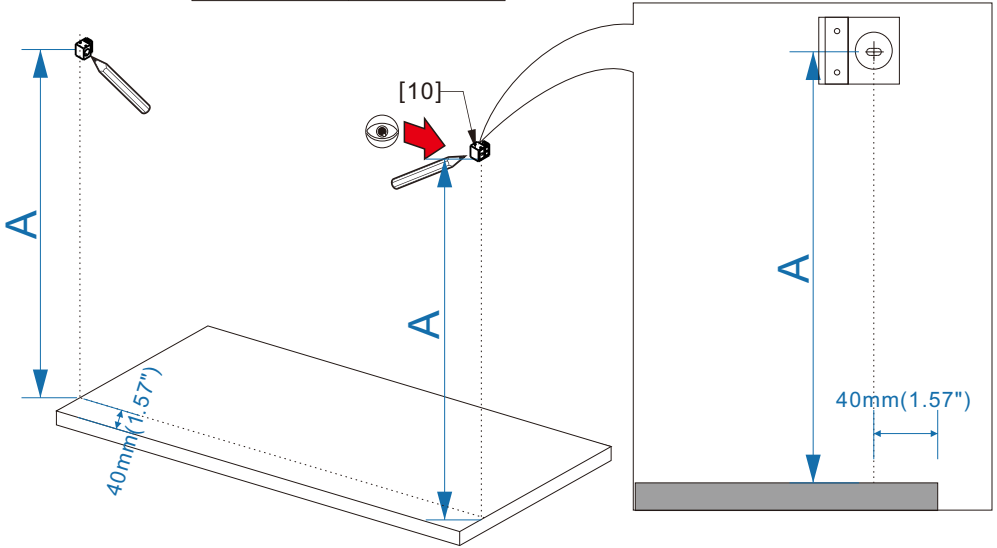

Part list

[01] x1
Aluminum Seal

[02] x1
Top rail

[03] x1
Door panel

[04] x1
Fixed panel

[05] x1
Gasket

[06] x1
Gasket

longer
[07A] x1
Gasket

shorter
[07B] x1
Gasket

[08] x1
Handleset

[09] x4
Top Roller

[10] x2
Wall cover

[11] x1
Door Guider

[12] x1
Wall Conector

01

E.G.:

$L=1500\text{mm}(59\text{'})$

$W=1500\text{mm}(59\text{'})-30\text{mm}(1.2\text{'})=1470\text{mm}(57.9\text{'})$

02

Production Height	A
76"(1930mm)	72.8"(1849mm)

03

04

05

06