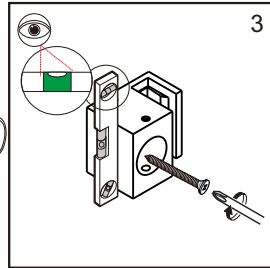

INSTALLATION INSTRUCTIONS

LY-02

WARNING

When the glass is placed upright, something soft should be placed on the bottom.

Tempered Glass, please don't hit the corners and the surrounding, otherwise the glass will burst.

Part list

[01] x1
Aluminum Seal

[02] x1
Top rail

[03] x1
Door panel

[04] x1
Fixed panel

[05] x1
Gasket

[06] x1
Gasket

longer
[07A] x1
Gasket

shorter
[07B] x1
Gasket

[08] x1
Handleset

[09] x4
Top Roller

[10] x2
Wall cover

[11] x1
Door Guider

[12] x1
Wall Conector

01

E.G.:

$L=1500\text{mm}(59\text{'})$

$W=1500\text{mm}(59\text{'})-30\text{mm}(1.2\text{'})=1470\text{mm}(57.9\text{'})$

02

Production Height	A
76"(1930mm)	72.8"(1849mm)

03

04

05

06