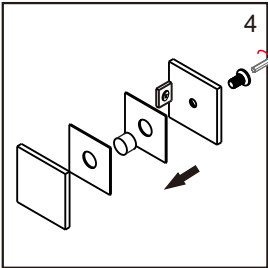

Part list

[01] x1
Aluminum Seal

[02] x1
Top rail

[03] x1
Door panel

[04] x1
Fixed panel

[05] x1
Gasket

[06] x1
Gasket

longer
[07A] x1
Gasket

shorter
[07B] x1
Gasket

[08] x1
Handleset

[09] x4
Top Roller

[10] x2
Wall cover

[11] x1
Door Guider

[12] x1
Wall Conector

01

E.G.:

$L=1500\text{mm}(59\text{'})$

$W=1500\text{mm}(59\text{'})-30\text{mm}(1.2\text{'})=1470\text{mm}(57.9\text{'})$

02

Production Height	A
76"(1930mm)	72.8"(1849mm)

03

04

05

06