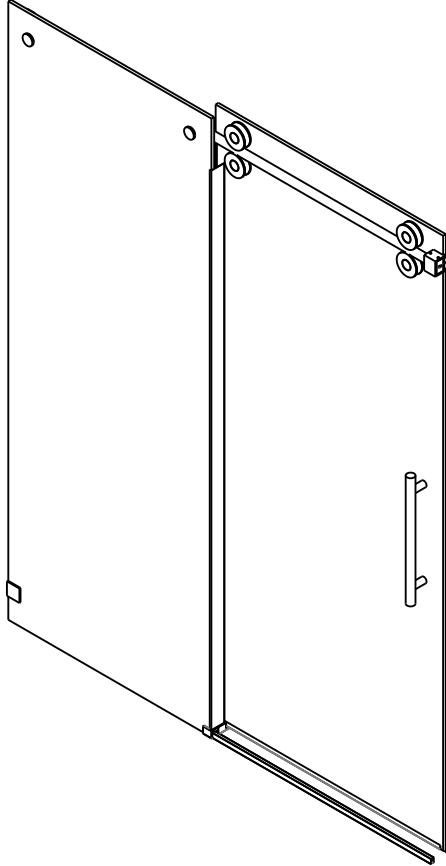

INSTALLATION INSTRUCTIONS

LY-02

WARNING

When the glass is placed upright, something soft should be placed on the bottom.

Tempered Glass, please don't hit the corners and the surrounding, otherwise the glass will burst.

Part list

[01] x1
Aluminum Seal

[02] x1
Top rail

[03] x1
Door panel

[04] x1
Fixed panel

[05] x1
Gasket

[06] x1
Gasket

longer
[07A] x1
Gasket

shorter
[07B] x1
Gasket

[08] x1
Handleset

[09] x4
Top Roller

[10] x2
Wall cover

[11] x1
Door Guider

[12] x1
Wall Conector

01

E.G.:

$L=1500\text{mm}(59\text{'})$

$W=1500\text{mm}(59\text{'})-30\text{mm}(1.2\text{'})=1470\text{mm}(57.9\text{'})$

02

Production Height	A
76"(1930mm)	72.8"(1849mm)

03

04

05

06