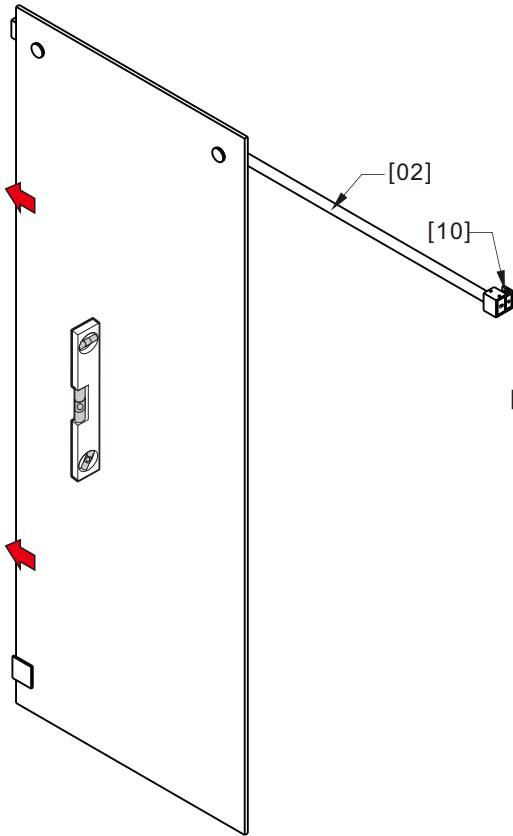

INSTALLATION INSTRUCTIONS

LY-02

WARNING

When the glass is placed upright, something soft should be placed on the bottom.

Tempered Glass, please don't hit the corners and the surrounding, otherwise the glass will burst.

Part list

[01] x1
Aluminum Seal

[02] x1
Top rail

[03] x1
Door panel

[04] x1
Fixed panel

[05] x1
Gasket

[06] x1
Gasket

longer
[07A] x1
Gasket

shorter
[07B] x1
Gasket

[08] x1
Handleset

[09] x4
Top Roller

[10] x2
Wall cover

[11] x1
Door Guider

[12] x1
Wall Conector

01

E.G.:

$L=1500\text{mm}(59\text{'})$

$W=1500\text{mm}(59\text{'})-30\text{mm}(1.2\text{'})=1470\text{mm}(57.9\text{'})$

02

Production Height	A
76"(1930mm)	72.8"(1849mm)

03

04

05

06