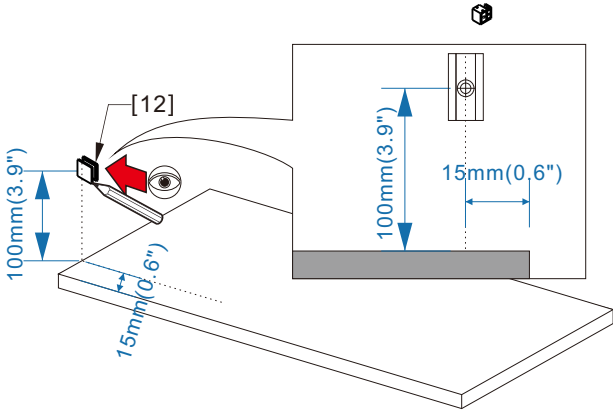

shorter
[07B] x1
Gasket

[08] x1
Handleset

[09] x4
Top Roller

[10] x2
Wall cover

[11] x1
Door Guider

[12] x1
Wall Conector

01

E.G.:

$L=1500\text{mm}(59\text{'})$

$W=1500\text{mm}(59\text{'})-30\text{mm}(1.2\text{'})=1470\text{mm}(57.9\text{'})$

02

Production Height	A
76"(1930mm)	72.8"(1849mm)

03

04

05

06