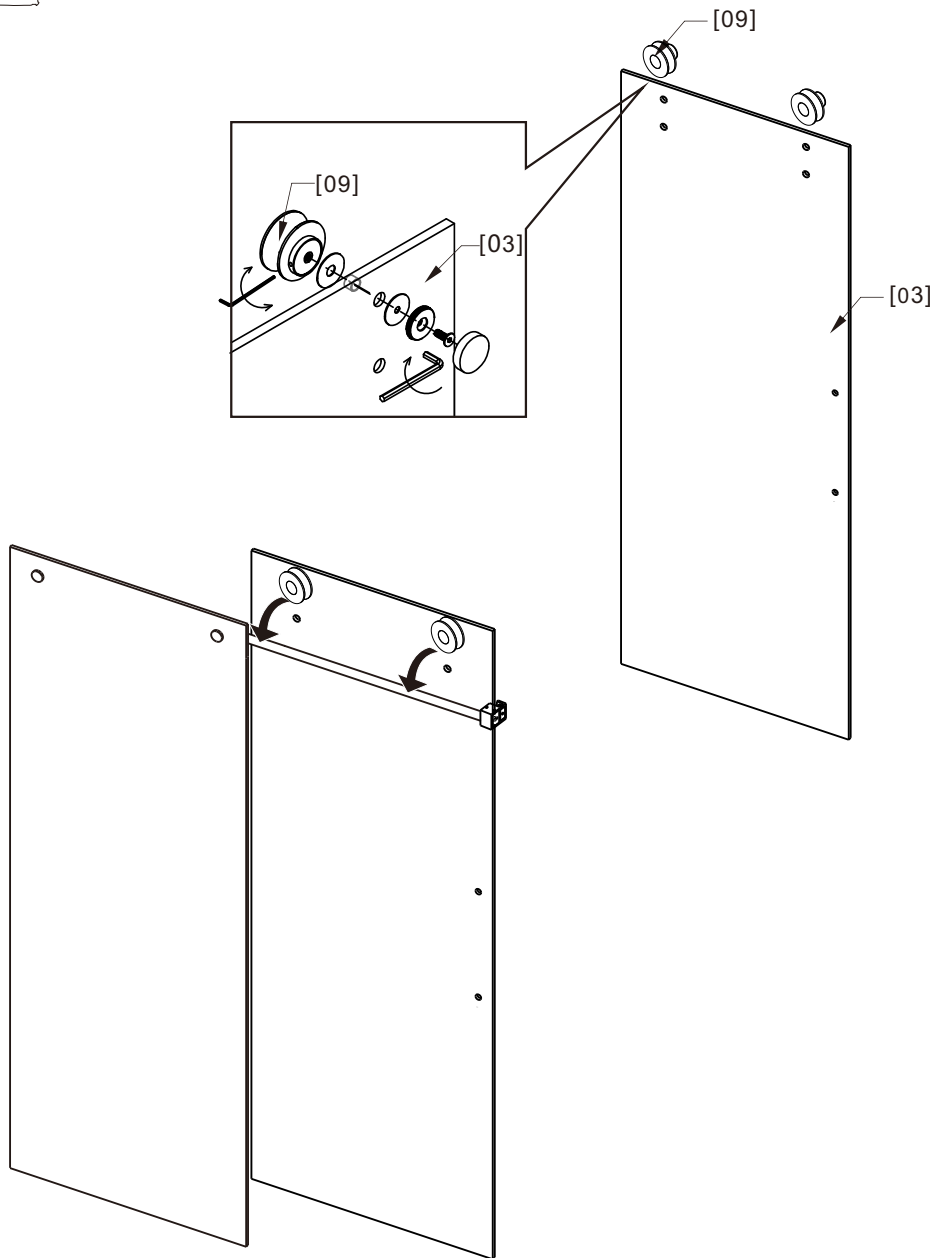

Part list

[01] x1
Aluminum Seal

[02] x1
Top rail

[03] x1
Door panel

[04] x1
Fixed panel

[05] x1
Gasket

[06] x1
Gasket

longer
[07A] x1
Gasket

$L=1500\text{mm}(59\text{'})$

$W=1500\text{mm}(59\text{'})-30\text{mm}(1.2\text{'})=1470\text{mm}(57.9\text{'})$

02

Production Height	A
76"(1930mm)	72.8"(1849mm)

03

04

05

06