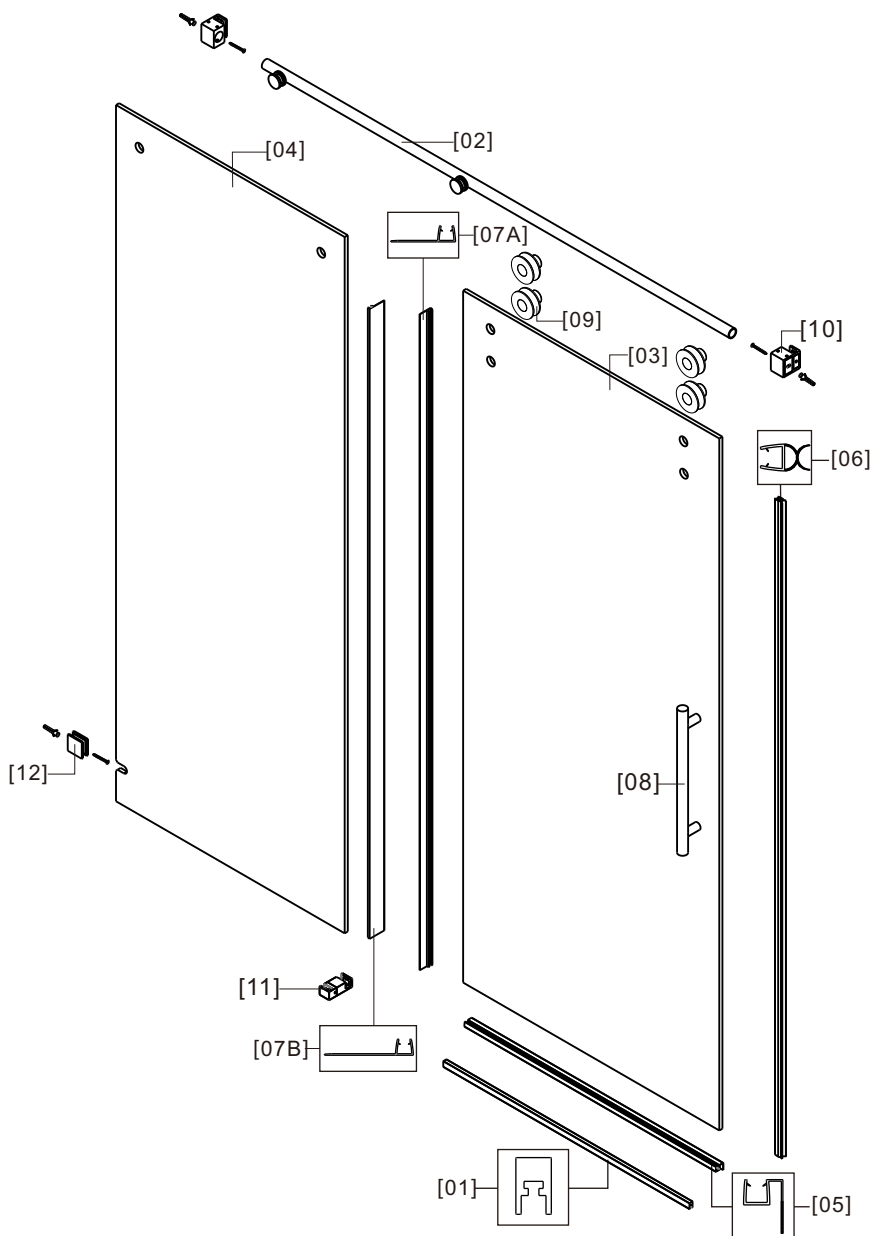

INSTALLATION INSTRUCTIONS

LY-02

WARNING

When the glass is placed upright, something soft should be placed on the bottom.

Tempered Glass, please don't hit the corners and the surrounding, otherwise the glass will burst.

Part list

[01] x1
Aluminum Seal

[02] x1
Top rail

[03] x1
Door panel

[04] x1
Fixed panel

[05] x1
Gasket

[06] x1
Gasket

longer
[07A] x1
Gasket

shorter
[07B] x1
Gasket

[08] x1
Handleset

[09] x4
Top Roller

[10] x2
Wall cover

[11] x1
Door Guider

[12] x1
Wall Conector

01

E.G.:

$L=1500\text{mm}(59\text{'})$

$W=1500\text{mm}(59\text{'})-30\text{mm}(1.2\text{'})=1470\text{mm}(57.9\text{'})$

02

Production Height	A
76"(1930mm)	72.8"(1849mm)

03

04

05

06