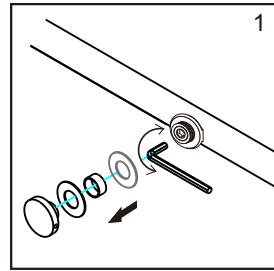

Part list

[01] x1
Aluminum Seal

[02] x1
Top rail

[03] x1
Door panel

[04] x1
Fixed panel

[05] x1
Gasket

[06] x1
Gasket

longer
[07A] x1
Gasket

shorter
[07B] x1
Gasket

[08] x1
Handleset

[09] x4
Top Roller

[10] x2
Wall cover

[11] x1
Door Guider

[12] x1
Wall Conector

01

E.G.:

$L=1500\text{mm}(59\text{'})$

$W=1500\text{mm}(59\text{'})-30\text{mm}(1.2\text{'})=1470\text{mm}(57.9\text{'})$

02

Production Height	A
76"(1930mm)	72.8"(1849mm)

03

04

05

06