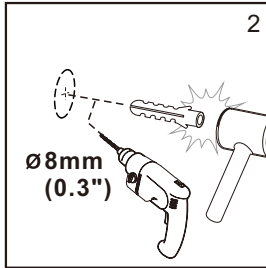

Part list

[01] x1
Aluminum Seal

[02] x1
Top rail

[03] x1
Door panel

[04] x1
Fixed panel

[05] x1
Gasket

[06] x1
Gasket

longer
[07A] x1
Gasket

shorter
[07B] x1
Gasket

[08] x1
Handleset

[09] x4
Top Roller

[10] x2
Wall cover

[11] x1
Door Guider

[12] x1
Wall Conector

01

E.G.:

$L=1500\text{mm}(59\text{'})$

$W=1500\text{mm}(59\text{'})-30\text{mm}(1.2\text{'})=1470\text{mm}(57.9\text{'})$

02

Production Height	A
76"(1930mm)	72.8"(1849mm)

03

04

05

06