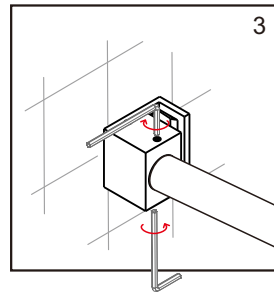

Part list

[01] x1
Aluminum Seal

[02] x1
Top rail

[03] x1
Door panel

[04] x1
Fixed panel

[05] x1
Gasket

[06] x1
Gasket

longer
[07A] x1
Gasket

$L=1500\text{mm}(59\text{'})$

$W=1500\text{mm}(59\text{'})-30\text{mm}(1.2\text{'})=1470\text{mm}(57.9\text{'})$

02

Production Height	A
76"(1930mm)	72.8"(1849mm)

03

04

05

06