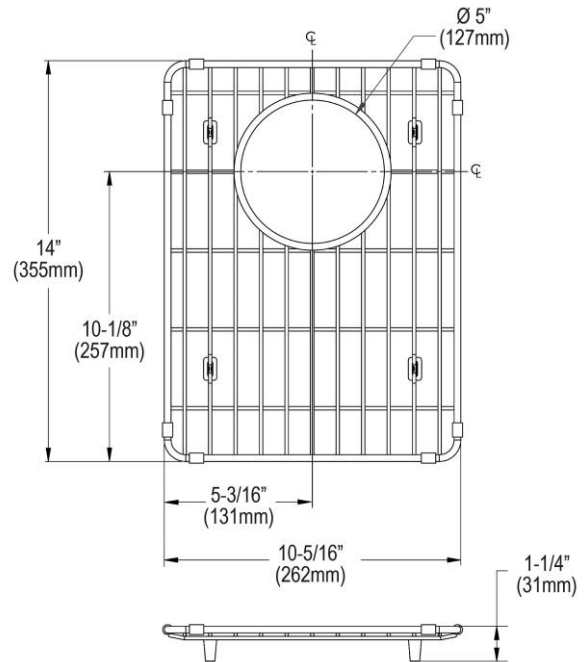

Material:	Stainless Steel
Dimensions:	10-5/16" x 14" x 1-1/4"
Fits Bowl Size(s):	16-1/2" x 16-1/2"

Special Note: For bowls with rear center drain opening.

AMERICAN PRIDE. A LIFETIME TRADITION.
Like your family, the Elkay family has values and traditions that endure. For almost a century, Elkay has been a family-owned and operated company, providing thousands of jobs that support our families and communities.

[Clean and Care Manual (PDF)](#)

[Clean and Care Manual (PDF)](#)

[Warranty (PDF)](#)