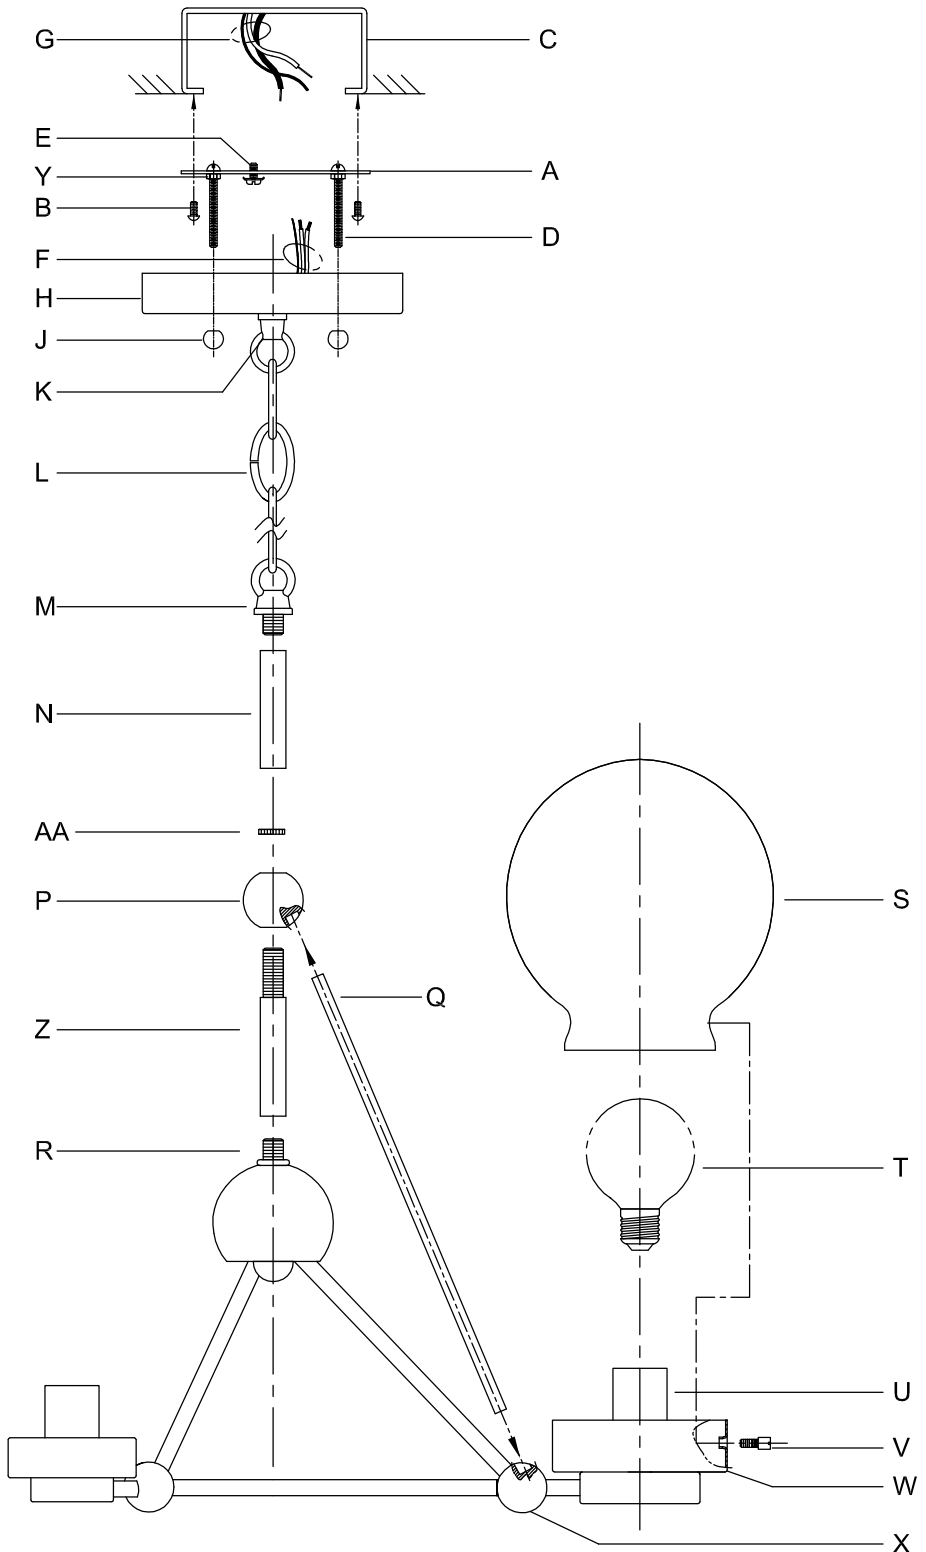

Assembly & Installation Instructions

CAUTION: Read instructions carefully and turn electricity off at main circuit breaker panel before beginning installation.

WARNING - If any Special Control Devices are used with this Fixture, Follow the Instructions Carefully to assure full compliance with N.E.C. requirements. If there are any questions, contact a Qualified Electrical Contractor.
WARNING - This product contains chemicals known to the State of California to cause cancer, birth defects and /or other reproductive harm. Thoroughly wash hands after installing, handling, cleaning, or otherwise touching this product.
CAUTION - All glass is fragile, use care when handling Glass component(s) and or Lamp(s).

ASSEMBLY STEPS:
MODE D'ASSEMBLAGE:
PASOS PARA ENSAMBLAR:

1. D,E → A
2. B,A → C
3. Y → D
4. F → Z,P,AA,N,M
5. Z → R
6. P → Z
7. Q → X,P
8. AA → Z
9. N → Z
10. M → N
11. L → K,M
12. F → L,K,H
13. F → G
14. H,J → D
15. T → U
16. S → W
17. V → W,S