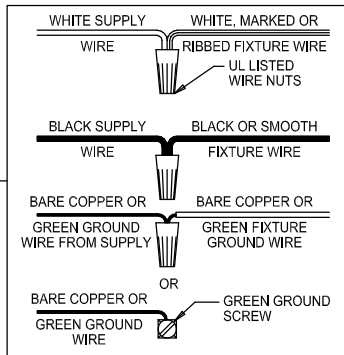

Assembly & Installation Instructions

CAUTION: Read instructions carefully and turn electricity off at main circuit breaker panel before beginning installation.

*****
WARNING - If any Special Control Devices are used with this Fixture, Follow the Instructions Carefully to assure full compliance with N.E.C. requirements. If there are any questions, contact a Qualified Electrical Contractor.
WARNING - This product contains chemicals known to the State of California to cause cancer, birth defects and /or other reproductive harm. Thoroughly wash hands after installing, handling, cleaning, or otherwise touching this product.
CAUTION - All glass is fragile, use care when handling Glass component(s) and or Lamp(s).
*****

ASSEMBLY STEPS:
MODE D'ASSEMBLAGE:
PASOS PARA ENSAMBLAR:

1. D,E → A
2. B,A → C
3. Y → D
4. F → Z,P,AA,N,M
5. Z → R
6. P → Z
7. Q → X,P
8. AA → Z
9. N → Z
10. M → N
11. L → K,M
12. F → L,K,H
13. F → G
14. H,J → D
15. T → U
16. S → W
17. V → W,S

**B, C, G & T
(NOT FURNISHED)
(NON FOURNIE)
(NO INCLUIDA)**