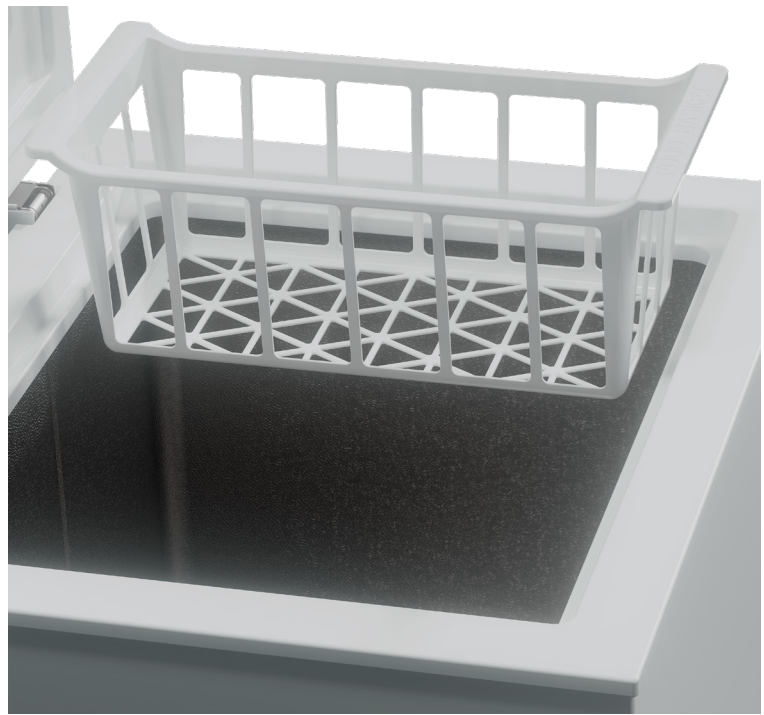

TCL

CHEST FREEZER TRC04M3AW

COMPACT STORAGE

3.4CF

Mechanical Temperature Control

Dial-in your ideal freezing level with a front-mounted thermostat

Compact Footprint

Ideal for dorms, offices, bedrooms, or game rooms.

Top-Opening Lid with Balanced Hinge

Stays open at multiple angles for safer loading/unloading.

Fast Cooling and Deep Freezing

Keeps food frozen fast and deep.

Removable Basket

Keeps smaller items organized and easy to reach.

GENERAL FEATURES

Color	White
Basket	1
Wheels/Feets	Feet
Handle	Pocket handle
Fresh food capacity	/
Freezer capacity	3.4Cu.Ft.
Total capacity	3.4Cu.Ft.

PERFORMANCE AND CERTIFICATE

Temperature Control	Mechanical
Defrosting	Manual
Energy Class	Energy Star
Safety	ETL
Warranty-Labor	1 Year
Warranty-Parts	1 Year
Refrigrant Type	R-600A

DIMENSION

Width	21.47"
Depth	18.82"
Height	32.87"