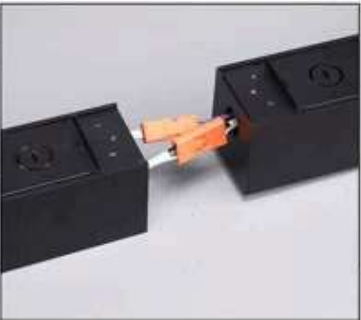

# Connect More Lights, Control with Ease

Link up to 5 (120V) / 12 (277V) fixtures

Step 1

Step 2

Step 3