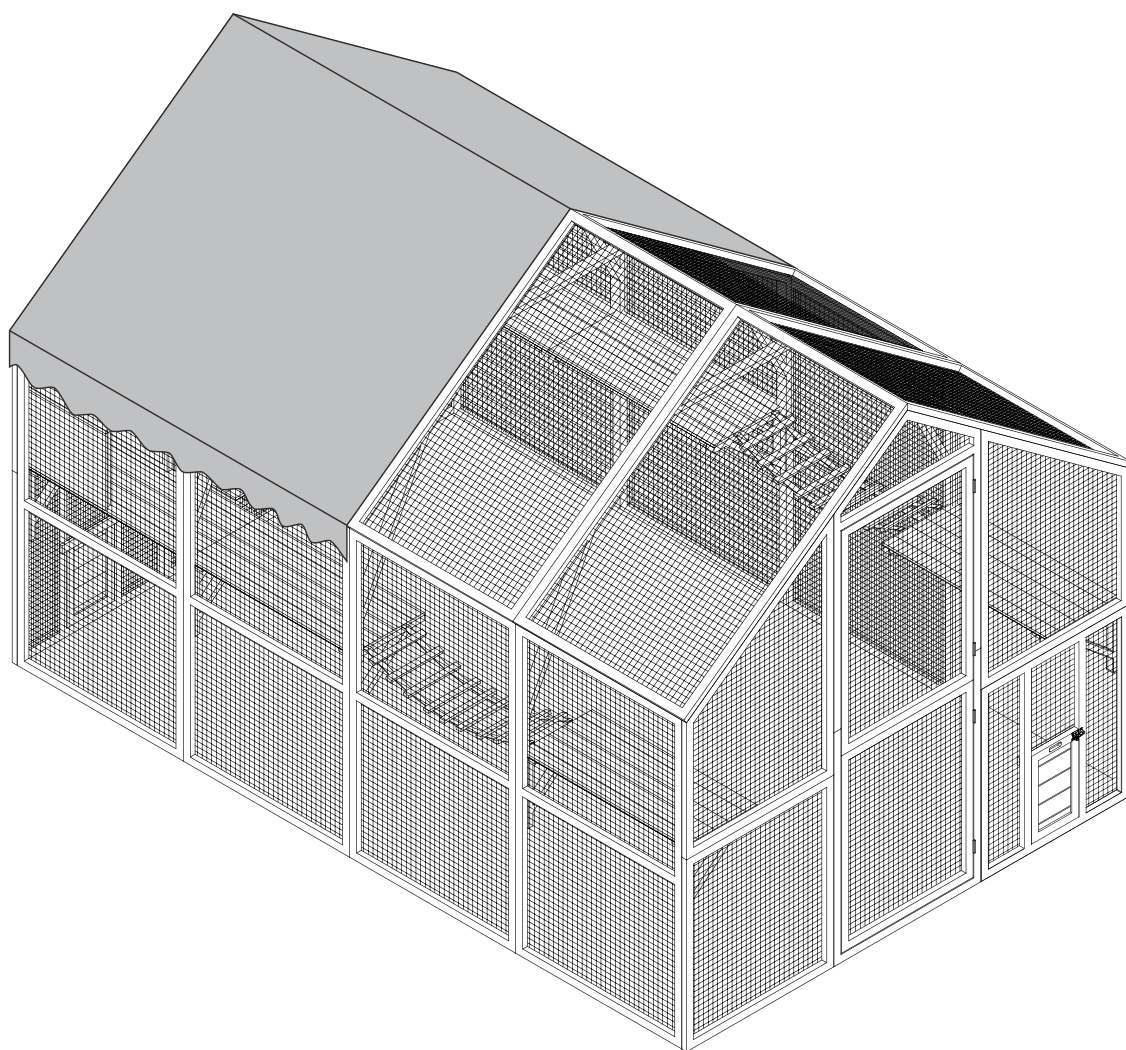

Large Cat Cage

GH301

USER MANUAL

COMPONENTS

Parts List (Box A)

5

1PC

6