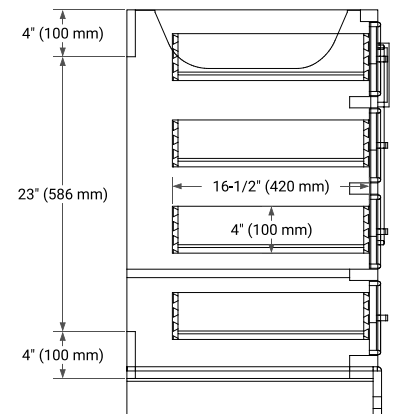

72" DOUBLE SINK BASE CABINET

BASE CABINET DIMENSIONS

72" W x 21.5" D x 34.5" H

FEATURES

- Solid wood frame & plywood panels
- Dovetail drawers and joints
- Soft closing doors & drawers

HARDWARE FINISHES*

Brushed Nickel Satin Brass Matte Black Polished Chrome

73" DOUBLE OVAL SINK COUNTERTOP WITH 1.5 IN. THICKNESS

OVERALL DIMENSIONS

73" W x 22" D x 1.5" H

COUNTERTOP OPTIONS

Carrara Marble

White Quartz

FEATURES

- Solid countertop with mitered edges & seams
- Undermount white oval sink
- Pre-drilled for 8" widespread faucet

INCLUDED

- Countertop
- Matching Backsplash
- Oval Sinks

COUNTERTOP PLAN VIEW

EDGE SIDE VIEW

THREE DIMENSIONAL COUNTERTOP VIEW