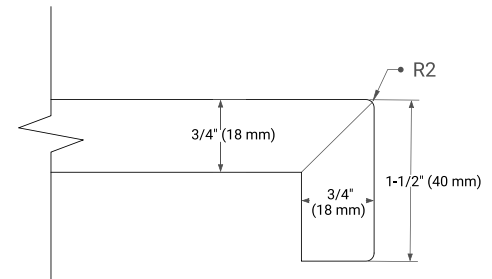

73" DOUBLE OVAL SINK COUNTERTOP WITH 1.5 IN. THICKNESS

OVERALL DIMENSIONS

73" W x 22" D x 1.5" H

COUNTERTOP OPTIONS

Carrara Marble

White Quartz

FEATURES

- Solid countertop with mitered edges & seams
- Undermount white oval sink
- Pre-drilled for 8" widespread faucet

INCLUDED

- Countertop
- Matching Backsplash
- Oval Sinks

COUNTERTOP PLAN VIEW

EDGE SIDE VIEW

THREE DIMENSIONAL COUNTERTOP VIEW