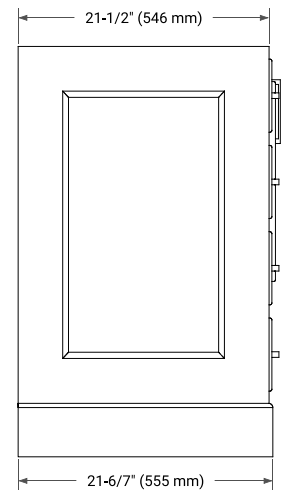

72" DOUBLE SINK BASE CABINET

BASE CABINET DIMENSIONS

72" W x 21.5" D x 34.5" H

FEATURES

- Solid wood frame & plywood panels
- Dovetail drawers and joints
- Soft closing doors & drawers

HARDWARE FINISHES*

Brushed Nickel   Satin Brass   Matte Black   Polished Chrome

*Hardware comes preinstalled with the illustrated option. Other finishes are available on our online store if you prefer a different one.

AVAILABLE COLORS

White   Grey   Midnight Blue

FRONT VIEW

SIDE VIEW

PLAN VIEW