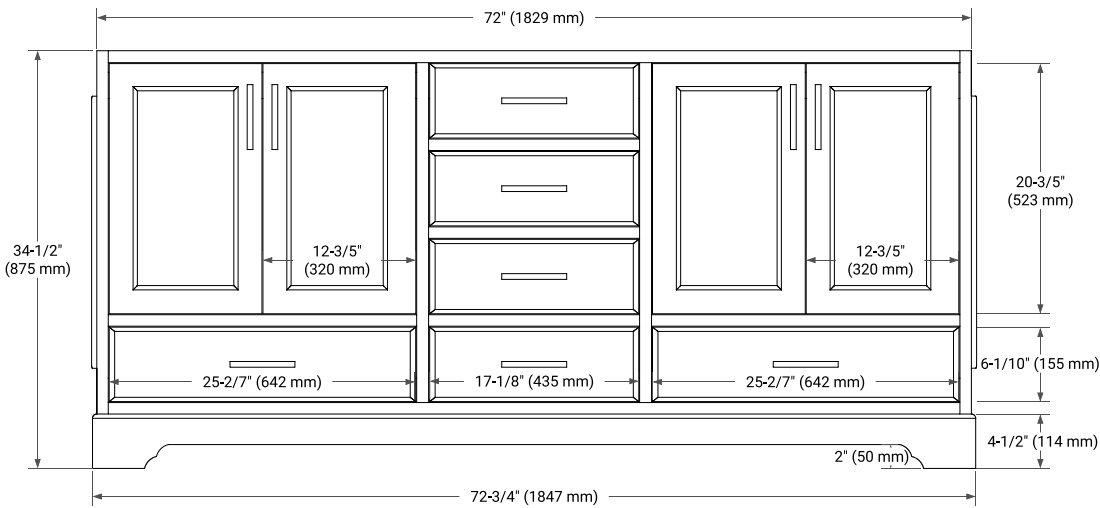

72" DOUBLE SINK BASE CABINET

BASE CABINET DIMENSIONS

72" W x 21.5" D x 34.5" H

FEATURES

- Solid wood frame & plywood panels
- Dovetail drawers and joints
- Soft closing doors & drawers

HARDWARE FINISHES*

Brushed Nickel   Satin Brass   Matte Black   Polished Chrome

*Hardware comes preinstalled with the illustrated option. Other finishes are available on our online store if you prefer a different one.

AVAILABLE COLORS

White   Grey   Midnight Blue

FRONT VIEW

SIDE VIEW

PLAN VIEW