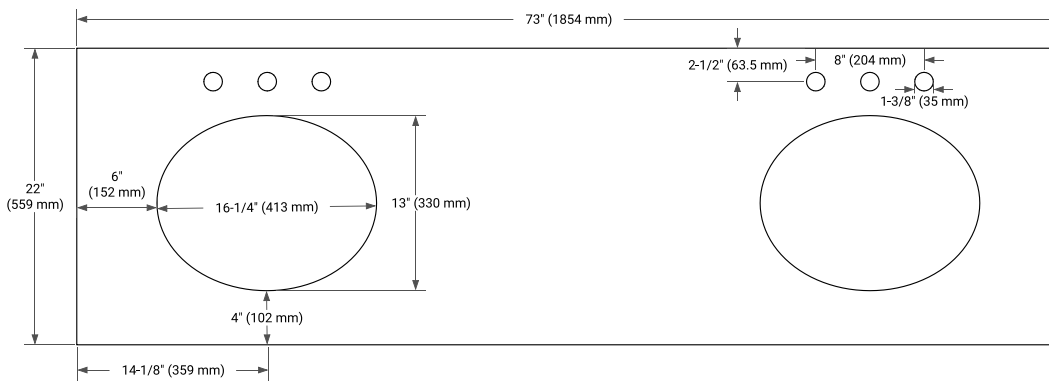

72" DOUBLE SINK BASE CABINET

BASE CABINET DIMENSIONS

72" W x 21.5" D x 34.5" H

FEATURES

- Solid wood frame & plywood panels
- Dovetail drawers and joints
- Soft closing doors & drawers

HARDWARE FINISHES*

Brushed Nickel Satin Brass Matte Black Polished Chrome

73" DOUBLE OVAL SINK COUNTERTOP WITH 1.5 IN. THICKNESS

OVERALL DIMENSIONS

73" W x 22" D x 1.5" H

COUNTERTOP OPTIONS

Carrara Marble

White Quartz

FEATURES

- Solid countertop with mitered edges & seams
- Undermount white oval sink
- Pre-drilled for 8" widespread faucet

INCLUDED

- Countertop
- Matching Backsplash
- Oval Sinks

COUNTERTOP PLAN VIEW

EDGE SIDE VIEW

THREE DIMENSIONAL COUNTERTOP VIEW