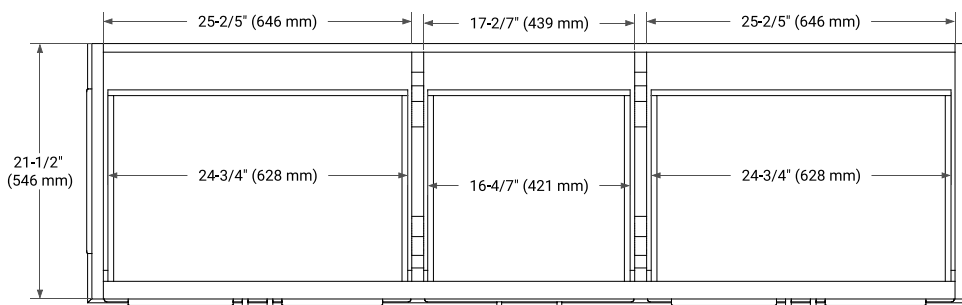

72" DOUBLE SINK BASE CABINET

BASE CABINET DIMENSIONS

72" W x 21.5" D x 34.5" H

FEATURES

- Solid wood frame & plywood panels
- Dovetail drawers and joints
- Soft closing doors & drawers

HARDWARE FINISHES*

Brushed Nickel Satin Brass Matte Black Polished Chrome

73" DOUBLE OVAL SINK COUNTERTOP WITH 1.5 IN. THICKNESS

OVERALL DIMENSIONS

73" W x 22" D x 1.5" H

COUNTERTOP OPTIONS

Carrara Marble

White Quartz

FEATURES

- Solid countertop with mitered edges & seams
- Undermount white oval sink
- Pre-drilled for 8" widespread faucet

INCLUDED

- Countertop
- Matching Backsplash
- Oval Sinks

COUNTERTOP PLAN VIEW

EDGE SIDE VIEW

THREE DIMENSIONAL COUNTERTOP VIEW