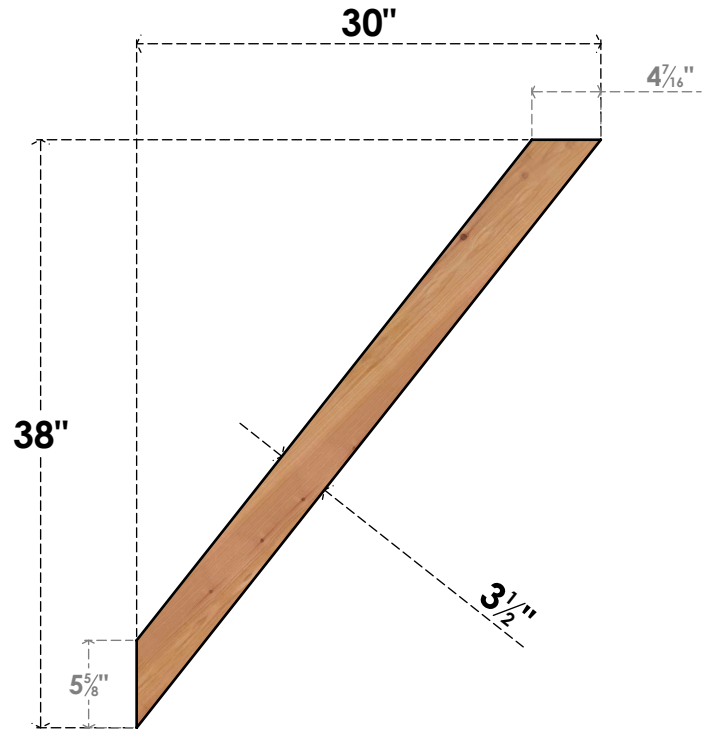

BRC04X30X38TRA00SWR

3 1/2"W X 30"D X 38"H TRADITIONAL SMOOTH BRACE, WESTERN RED CEDAR

SIDE

FRONT

EKENA MILLWORK
 2300 WEST MAIN ST.
 CLARKSVILLE, TX 75426
 TOLL FREE: 866-607-0453
 WWW.EKENAMILLWORK.COM

NOTES