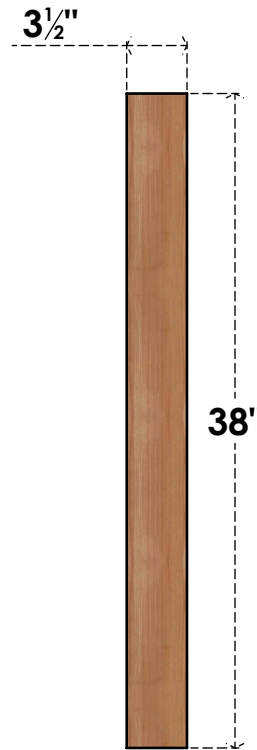

BRC04X30X38TRA00SWR

3 1/2"W X 30"D X 38"H TRADITIONAL SMOOTH BRACE, WESTERN RED CEDAR

SIDE

FRONT

EKENA MILLWORK
 2300 WEST MAIN ST.
 CLARKSVILLE, TX 75426
 TOLL FREE: 866-607-0453
 WWW.EKENAMILLWORK.COM

NOTES

1. INSTALLATION TO BE COMPLETED IN ACCORDANCE WITH MANUFACTURER'S SPECIFICATIONS.
2. DRAWING MAY NOT BE TO SCALE
3. THIS DRAWING IS INTENDED FOR DESIGN AND PLANNING PURPOSES ONLY.
4. ALL INFORMATION CONTAINED HEREIN WAS CURRENT AT THE TIME OF DEVELOPMENT BUT MUST BE REVIEWED AND APPROVED BY THE PRODUCT MANUFACTURER TO BE CONSIDERED ACCURATE.
5. PRODUCTS ARE NOT KILN DRIED. THIS ITEM IS UNIQUE AND WILL CONTAIN THE NATURAL VARIATIONS THAT THE WOOD SPECIES OFFERS. THIS MAY RESULT IN VARIATIONS UP TO 1/4"