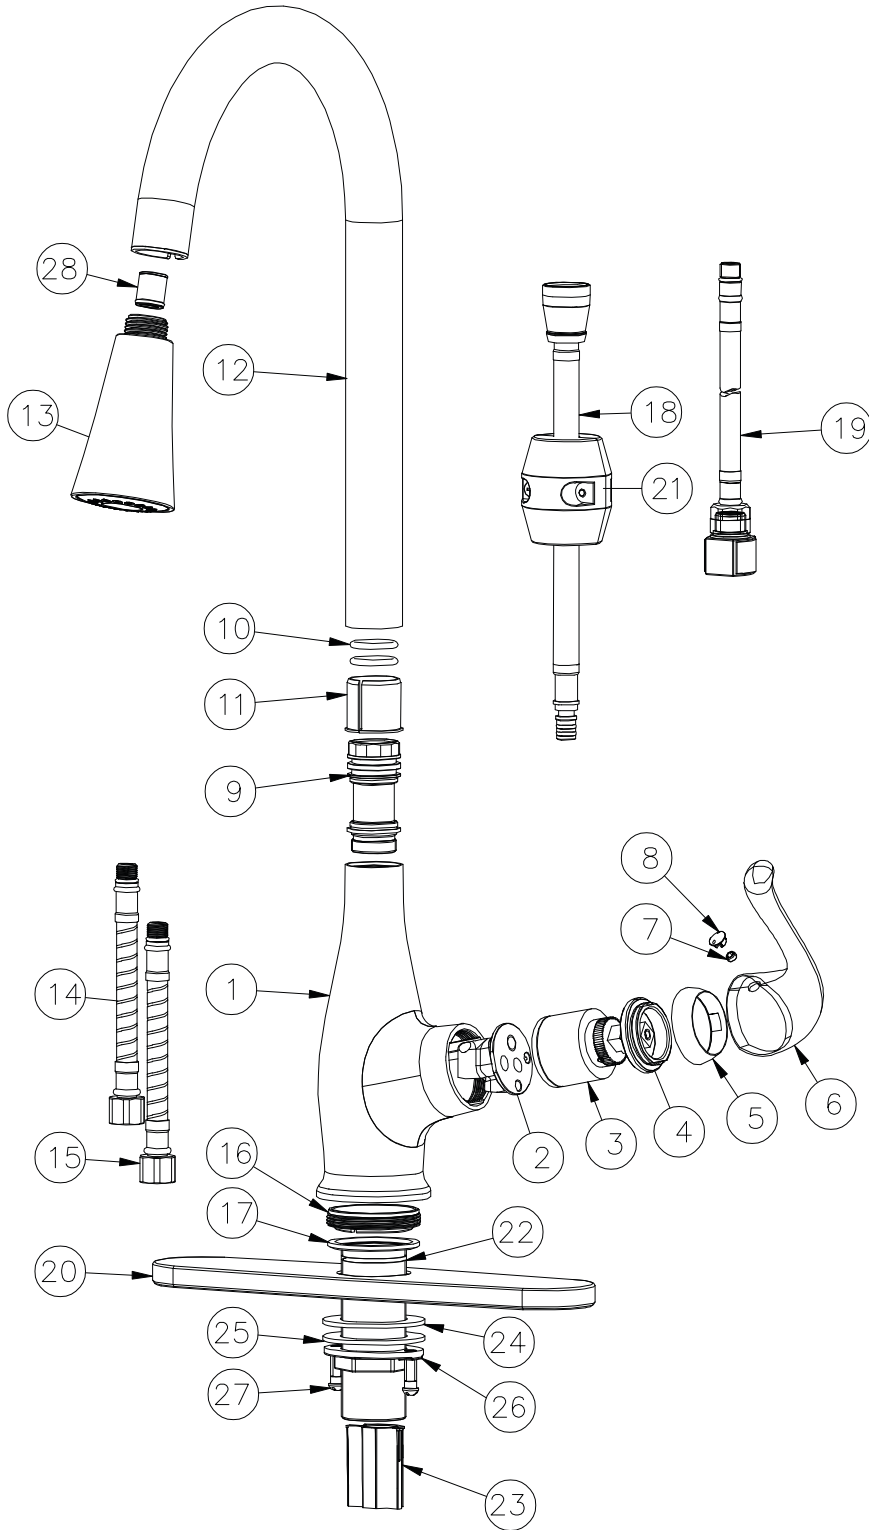

# Parts Breakdown

KA-600-30

Single Handle Pull-Down Kitchen Faucet

No.	Description	Qty
1	Body	1
2	Cartridge seat	1
3	Valve core	1
4	Connector	1
5	Nut	1
6	Handle	1
7	Hexagonal screw	1
8	Indicator button	1
9	Connector	1
10	O-ring	2
11	Connector hose	1
12	Pipe	1
13	Spray head	1
14	Cold water hose	1
15	Hot water hose	1
16	Connector	1
17	Gasket	1
18	Pull-down hose	1
19	Outlet hose	1
20	Escutcheon (baseplate)	1
21	Counterweight	1
22	Shank	1
23	Square bolt	1
24	Rubber washer	1
25	Metal washer	1
26	Mounting nut	1
27	Screw	2
28	Check valve	1