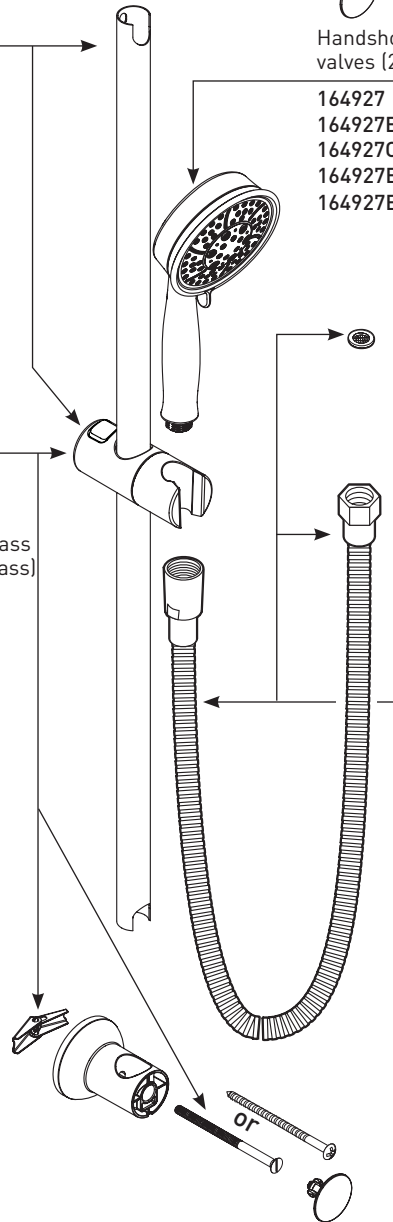

■ Order by Part Number

Plug Button

- 146670 Chrome
- 146670BN Brushed Nickel
- 146670ORB Oil Rubbed Bronze
- 146670WR Wrought Iron
(Used for Matte Black)
- 146670BG Brushed Gold

Slidebar
(includes brackets, bar and slider)

- A735 Chrome
- A735BN Brushed Nickel
- A735ORB Oil Rubbed Bronze
- A735WR Wrought Iron
(Used for Matte Black)
- A735BG Brushed Gold

Slider (includes 1 toggle bolt)

- 137034 Chrome
- 137034BN Brushed Nickel
- 137034ORB Oil Rubbed Bronze
- 137034P (Used with Polished Brass & Chrome/Polished Brass)
- 137034WR Wrought Iron (Used for Matte Black)
- 137034BG Brushed Gold

Four Function Handshower		
MODEL	TYPE	FINISH
3667EP	Wand	Chrome
3667EPBN	Wand	Brushed Nickel
3667EPORB	Wand	Oil Rubbed Bronze
3667EPBG	Wand	Brushed Gold
3667EPBL	Wand	Matte Black
3669EP	Wand	Chrome
3669EPBN	Wand	Brushed Nickel
3669EPORB	Wand	Oil Rubbed Bronze
3669EPBL	Wand	Matte Black

- 164928 Chrome
- 164928BN Brushed Nickel
- 164928ORB Oil Rubbed Bronze
- 164928BL Matte Black

Hose

- A726 Chrome
- A726ST (Used with Satine and Brushed Nickel)
- A726BR (Used with Oil Rubbed)
- A726WR Wrought Iron (Used for Matte Black)
- A726BG Brushed Gold