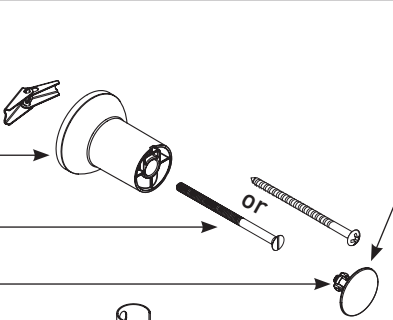

■ Order by Part Number

Plug Button

- 146670 Chrome
- 146670BN Brushed Nickel
- 146670ORB Oil Rubbed Bronze
- 146670WR Wrought Iron
(Used for Matte Black)
- 146670BG Brushed Gold

Slidebar
(includes brackets, bar and slider)

- A735 Chrome
- A735BN Brushed Nickel
- A735ORB Oil Rubbed Bronze
- A735WR Wrought Iron
(Used for Matte Black)
- A735BG Brushed Gold

Slider (includes 1 toggle bolt)

- 137034 Chrome
- 137034BN Brushed Nickel
- 137034ORB Oil Rubbed Bronze
- 137034P (Used with Polished Brass & Chrome/Polished Brass)
- 137034WR Wrought Iron (Used for Matte Black)
- 137034BG Brushed Gold

Four Function Handshower		
MODEL	TYPE	FINISH
3667EP	Wand	Chrome
3667EPBN	Wand	Brushed Nickel
3667EPORB	Wand	Oil Rubbed Bronze
3667EPBG	Wand	Brushed Gold
3667EPBL	Wand	Matte Black
3669EP	Wand	Chrome
3669EPBN	Wand	Brushed Nickel
3669EPORB	Wand	Oil Rubbed Bronze
3669EPBL	Wand	Matte Black