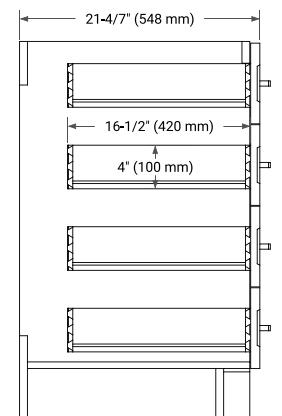

66" DOUBLE SINK BASE CABINET

BASE CABINET DIMENSIONS

66" W x 21.6" D x 34.5" H

FEATURES

- Solid wood frame & plywood panels
- Dovetail drawers and joints
- Soft closing doors & drawers

HARDWARE FINISHES*

Brushed Nickel Satin Brass Matte Black Polished Chrome

67" DOUBLE RECTANGLE SINK COUNTERTOP WITH 1.5 IN. THICKNESS

OVERALL DIMENSIONS

67" W x 22" D x 1.5" H

COUNTERTOP OPTIONS

Carrara Marble

White Quartz

FEATURES

- Solid countertop with mitered edges & seams
- Undermount white rectangular sink
- Pre-drilled for 8" widespread faucet

INCLUDED

- Countertop
- Matching Backsplash
- Rectangle Sinks

COUNTERTOP PLAN VIEW

EDGE SIDE VIEW

THREE DIMENSIONAL COUNTERTOP VIEW