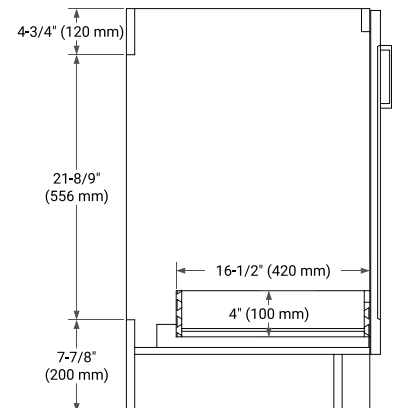

66" DOUBLE SINK BASE CABINET

BASE CABINET DIMENSIONS

66" W x 21.6" D x 34.5" H

FEATURES

- Solid wood frame & plywood panels
- Dovetail drawers and joints
- Soft closing doors & drawers

HARDWARE FINISHES*

Brushed Nickel   Satin Brass   Matte Black   Polished Chrome

Hardware comes preinstalled with the illustrated option. Other finishes are available on our online store if you prefer a different one.

AVAILABLE COLORS

White   Grey   Midnight Blue

FRONT VIEW

SIDE VIEW

PLAN VIEW