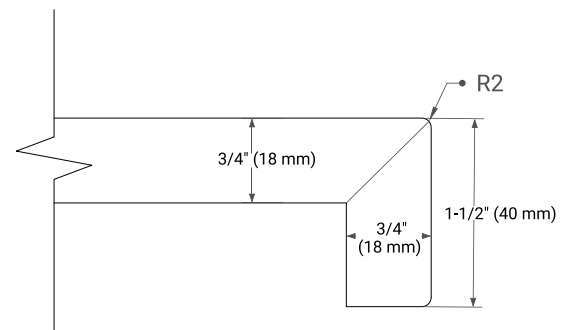

66" DOUBLE SINK BASE CABINET

BASE CABINET DIMENSIONS

66" W x 21.6" D x 34.5" H

FEATURES

- Solid wood frame & plywood panels
- Dovetail drawers and joints
- Soft closing doors & drawers

HARDWARE FINISHES*

Brushed Nickel Satin Brass Matte Black Polished Chrome

67" DOUBLE RECTANGLE SINK COUNTERTOP WITH 1.5 IN. THICKNESS

OVERALL DIMENSIONS

67" W x 22" D x 1.5" H

COUNTERTOP OPTIONS

Carrara Marble

White Quartz

FEATURES

- Solid countertop with mitered edges & seams
- Undermount white rectangular sink
- Pre-drilled for 8" widespread faucet

INCLUDED

- Countertop
- Matching Backsplash
- Rectangle Sinks

COUNTERTOP PLAN VIEW

EDGE SIDE VIEW

THREE DIMENSIONAL COUNTERTOP VIEW