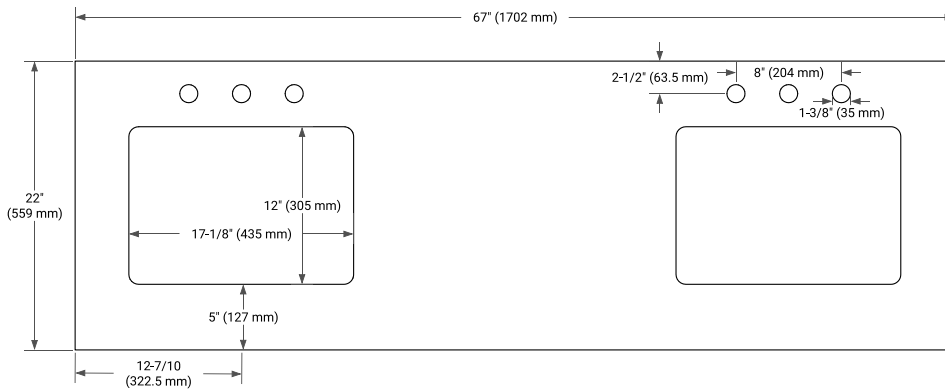

66" DOUBLE SINK BASE CABINET

BASE CABINET DIMENSIONS

66" W x 21.6" D x 34.5" H

FEATURES

- Solid wood frame & plywood panels
- Dovetail drawers and joints
- Soft closing doors & drawers

HARDWARE FINISHES*

Brushed Nickel Satin Brass Matte Black Polished Chrome

67" DOUBLE RECTANGLE SINK COUNTERTOP WITH 1.5 IN. THICKNESS

OVERALL DIMENSIONS

67" W x 22" D x 1.5" H

COUNTERTOP OPTIONS

Carrara Marble

White Quartz

FEATURES

- Solid countertop with mitered edges & seams
- Undermount white rectangular sink
- Pre-drilled for 8" widespread faucet

INCLUDED

- Countertop
- Matching Backsplash
- Rectangle Sinks

COUNTERTOP PLAN VIEW

EDGE SIDE VIEW

THREE DIMENSIONAL COUNTERTOP VIEW