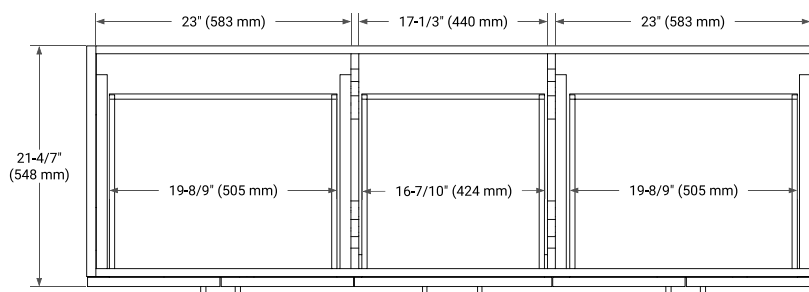

66" DOUBLE SINK BASE CABINET

BASE CABINET DIMENSIONS

66" W x 21.6" D x 34.5" H

FEATURES

- Solid wood frame & plywood panels
- Dovetail drawers and joints
- Soft closing doors & drawers

HARDWARE FINISHES*

Brushed Nickel Satin Brass Matte Black Polished Chrome

67" DOUBLE RECTANGLE SINK COUNTERTOP WITH 1.5 IN. THICKNESS

OVERALL DIMENSIONS

67" W x 22" D x 1.5" H

COUNTERTOP OPTIONS

Carrara Marble

White Quartz

FEATURES

- Solid countertop with mitered edges & seams
- Undermount white rectangular sink
- Pre-drilled for 8" widespread faucet

INCLUDED

- Countertop
- Matching Backsplash
- Rectangle Sinks

COUNTERTOP PLAN VIEW

EDGE SIDE VIEW

THREE DIMENSIONAL COUNTERTOP VIEW