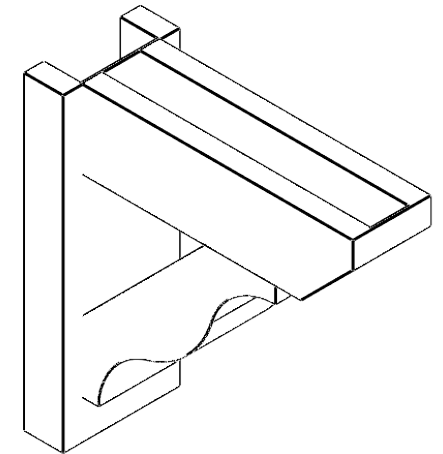

ITEM NUMBER: OUTUROC040X060X16000X16000X040X020X040FST24RCPR

4"W TOP X 6"W BACK X 16"D X 16"H X 4"T TOP X 2"T BACK TIMBERTHANE ROUGH CEDAR FUNSTON FAUX WOOD OPEN OUTLOOKER, SLAT TOP AND BLOCK BACK, 4"W CLOSED BRACE, PRIMED TAN

SIDE PROFILE

FRONT PROFILE

ISOMETRIC

GENERATED DATE : 07/06/2023

EKENA MILLWORK
2300 WEST MAIN ST.
CLARKSVILLE, TX 75426
TOLL FREE: 866-607-0453
WWW.EKENAMILLWORK.COM

NOTES

1. INSTALLATION TO BE COMPLETED IN ACCORDANCE WITH MANUFACTURER'S SPECIFICATIONS.
2. DRAWING MAY NOT BE TO SCALE
3. THIS DRAWING IS INTENDED FOR DESIGN AND PLANNING PURPOSES ONLY.
4. ALL INFORMATION CONTAINED HEREIN WAS CURRENT AT THE TIME OF DEVELOPMENT BUT MUST BE REVIEWED AND APPROVED BY THE PRODUCT MANUFACTURER TO BE CONSIDERED ACCURATE.
5. TIMBERTHANE ARCHITECTURAL PRODUCTS ARE MADE FROM HIGH DENSITY URETHANE AND COME FACTORY PRIMED