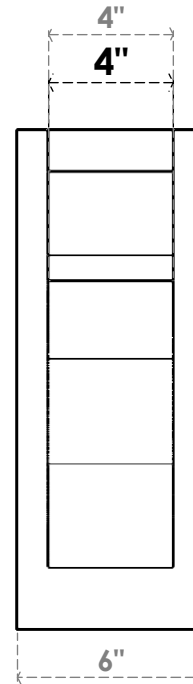

ITEM NUMBER: OUTUROC040X060X16000X16000X040X020X040FST24RCPR

4"W TOP X 6"W BACK X 16"D X 16"H X 4"T TOP X 2"T BACK TIMBERTHANE ROUGH CEDAR FUNSTON FAUX WOOD OPEN OUTLOOKER, SLAT TOP AND BLOCK BACK, 4"W CLOSED BRACE, PRIMED TAN

SIDE PROFILE

FRONT PROFILE

ISOMETRIC

GENERATED DATE : 07/06/2023

EKENA MILLWORK
2300 WEST MAIN ST.
CLARKSVILLE, TX 75426
TOLL FREE: 866-607-0453
WWW.EKENAMILLWORK.COM

NOTES

1. INSTALLATION TO BE COMPLETED IN ACCORDANCE WITH MANUFACTURER'S SPECIFICATIONS.
2. DRAWING MAY NOT BE TO SCALE
3. THIS DRAWING IS INTENDED FOR DESIGN AND PLANNING PURPOSES ONLY.
4. ALL INFORMATION CONTAINED HEREIN WAS CURRENT AT THE TIME OF DEVELOPMENT BUT MUST BE REVIEWED AND APPROVED BY THE PRODUCT MANUFACTURER TO BE CONSIDERED ACCURATE.
5. TIMBERTHANE ARCHITECTURAL PRODUCTS ARE MADE FROM HIGH DENSITY URETHANE AND COME FACTORY PRIMED