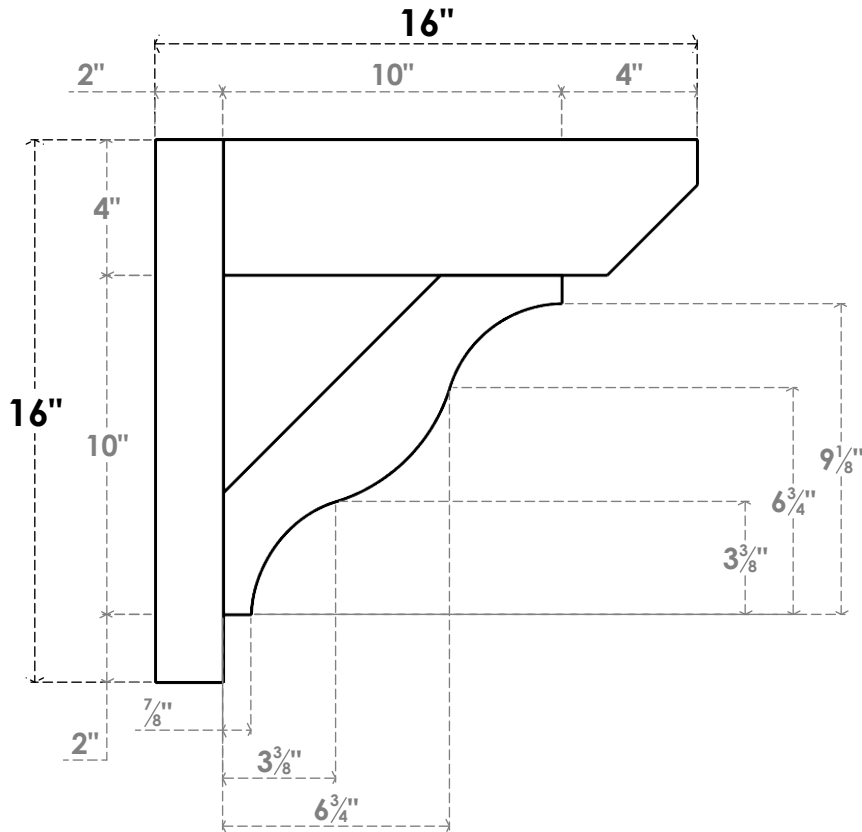

ITEM NUMBER: OUTUROC040X060X16000X16000X040X020X040FST24RCPR

4"W TOP X 6"W BACK X 16"D X 16"H X 4"T TOP X 2"T BACK TIMBERTHANE ROUGH CEDAR FUNSTON FAUX WOOD OPEN OUTLOOKER, SLAT TOP AND BLOCK BACK, 4"W CLOSED BRACE, PRIMED TAN

SIDE PROFILE

FRONT PROFILE

ISOMETRIC

GENERATED DATE : 07/06/2023

EKENA MILLWORK
2300 WEST MAIN ST.
CLARKSVILLE, TX 75426
TOLL FREE: 866-607-0453
WWW.EKENAMILLWORK.COM

NOTES

1. INSTALLATION TO BE COMPLETED IN ACCORDANCE WITH MANUFACTURER'S SPECIFICATIONS.
2. DRAWING MAY NOT BE TO SCALE
3. THIS DRAWING IS INTENDED FOR DESIGN AND PLANNING PURPOSES ONLY.
4. ALL INFORMATION CONTAINED HEREIN WAS CURRENT AT THE TIME OF DEVELOPMENT BUT MUST BE REVIEWED AND APPROVED BY THE PRODUCT MANUFACTURER TO BE CONSIDERED ACCURATE.
5. TIMBERTHANE ARCHITECTURAL PRODUCTS ARE MADE FROM HIGH DENSITY URETHANE AND COME FACTORY PRIMED