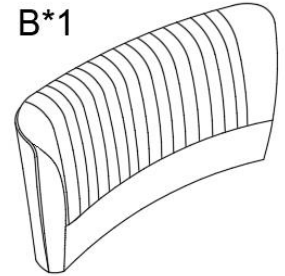

Weight Limitation

500LBS

PARTS LIST

A*1

Seat Frame

B*1

Back

C*4

Legs

Persons Required For Assembly:

2Personen

HARDWARE LIST

①*8
M8*55mm

Bolt

②*12
M6*20mm

Bolt