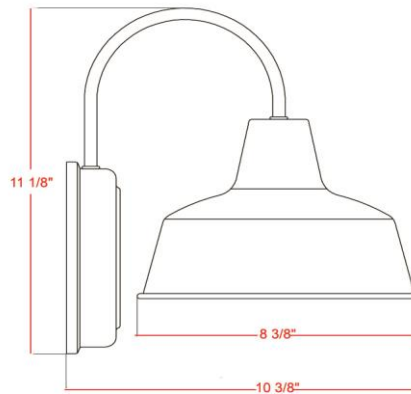

WALL LIGHT - BLACK

Specifications

Material Construction:	Formed Steel
Lens:	Metal Shade
Lamp Type & Wattage:	One 60W, medium base incandescent lamps
Mounting:	Wall mounted
Finish:	Glossy Black (White inside)
Voltage:	120V
Weight:	1.45 lbs

Dimensions

Warranty & Compliances

Warranty	10 Year Limited Warranty
UL	UL/cUL; Suitable for wet locations
ADA	N/A
EnergyStar	N/A

Product Code

WALL LIGHT - BLACK

Type:
Job:
Order Code:
Approvals: