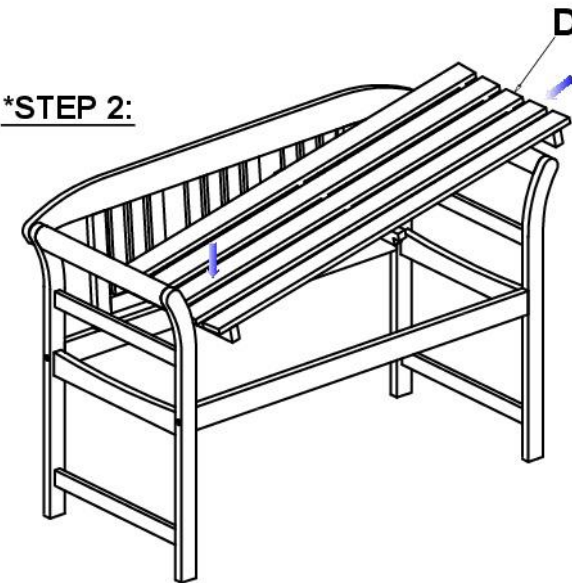

Assembly Instruction: Please take note and keep it for later use!

Art. 98206-HT, bench ROSARIO 2-seater

A1 = 1 Pc

A2 = 1 Pc

B = 1 Pc

C = 1 Pc

D = 1 Pc

*STEP 1:

*STEP 3:

Please note / Intended use

- This outdoor furniture is intended for use in private living areas only.
- Use only as a seat. The seating is not suitable as a ladder replacement or gymnastics equipment for children.
- First screw in all screws only loosely and only tighten them when all screws are in the correct position.
- Use a damp cloth to clean the surfaces. For the care we recommend a suitable hardwood oil.

*STEP 2:

(1)	(7x90)mm	4 Pcs
(2)	(7x70)mm	2 Pcs
	M4	2 Pcs