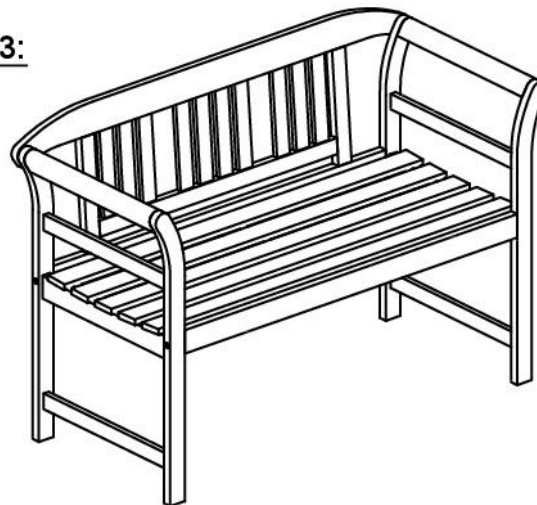

Assembly Instruction: Please take note and keep it for later use!

Art. 98206-HT, bench ROSARIO 2-seater

A1 = 1 Pc

A2 = 1 Pc

B = 1 Pc

C = 1 Pc

D = 1 Pc

*STEP 1:

*STEP 3:

Please note / Intended use

- This outdoor furniture is intended for use in private living areas only.
- Use only as a seat. The seating is not suitable as a ladder replacement or gymnastics equipment for children.
- First screw in all screws only loosely and only tighten them when all screws are in the correct position.
- Use a damp cloth to clean the surfaces. For the care we recommend a suitable hardwood oil.

*STEP 2:

(1)	(7x90)mm	4 Pcs
(2)	(7x70)mm	2 Pcs
	M4	2 Pcs