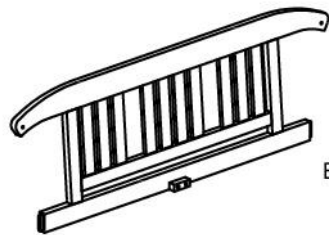

Assembly Instruction: Please take note and keep it for later use!

Art. 98206-HT, bench ROSARIO 2-seater

A1 = 1 Pc

A2 = 1 Pc

B = 1 Pc

C = 1 Pc

D = 1 Pc

*STEP 1:

*STEP 3:

Please note / Intended use

- This outdoor furniture is intended for use in private living areas only.
- Use only as a seat. The seating is not suitable as a ladder replacement or gymnastics equipment for children.
- First screw in all screws only loosely and only tighten them when all screws are in the correct position.
- Use a damp cloth to clean the surfaces. For the care we recommend a suitable hardwood oil.