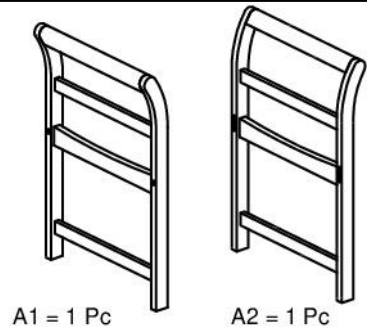

Assembly Instruction: Please take note and keep it for later use!

Art. 98206-HT, bench ROSARIO 2-seater

A1 = 1 Pc

A2 = 1 Pc

B = 1 Pc

C = 1 Pc

D = 1 Pc

*STEP 1:

*STEP 2:

(1)	(7x90)mm	4 Pcs
(2)	(7x70)mm	2 Pcs
	M4	2 Pcs