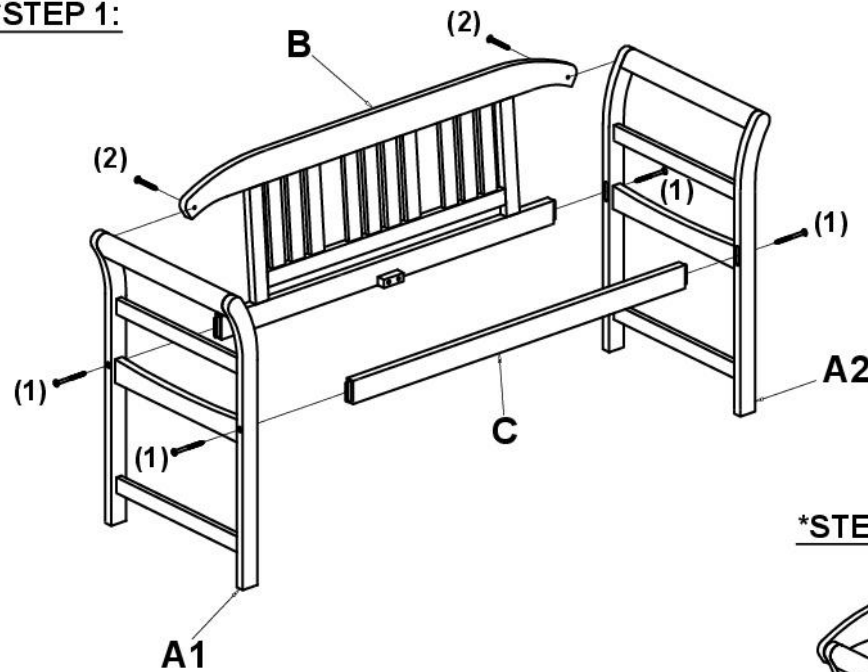

Assembly Instruction: Please take note and keep it for later use!

Art. 98206-HT, bench ROSARIO 2-seater

A1 = 1 Pc

A2 = 1 Pc

B = 1 Pc

C = 1 Pc

D = 1 Pc

*STEP 1:

*STEP 3:

Please note / Intended use

- This outdoor furniture is intended for use in private living areas only.
- Use only as a seat. The seating is not suitable as a ladder replacement or gymnastics equipment for children.
- First screw in all screws only loosely and only tighten them when all screws are in the correct position.
- Use a damp cloth to clean the surfaces. For the care we recommend a suitable hardwood oil.

*STEP 2:

(1)	(7x90)mm	4 Pcs
(2)	(7x70)mm	2 Pcs
	M4	2 Pcs