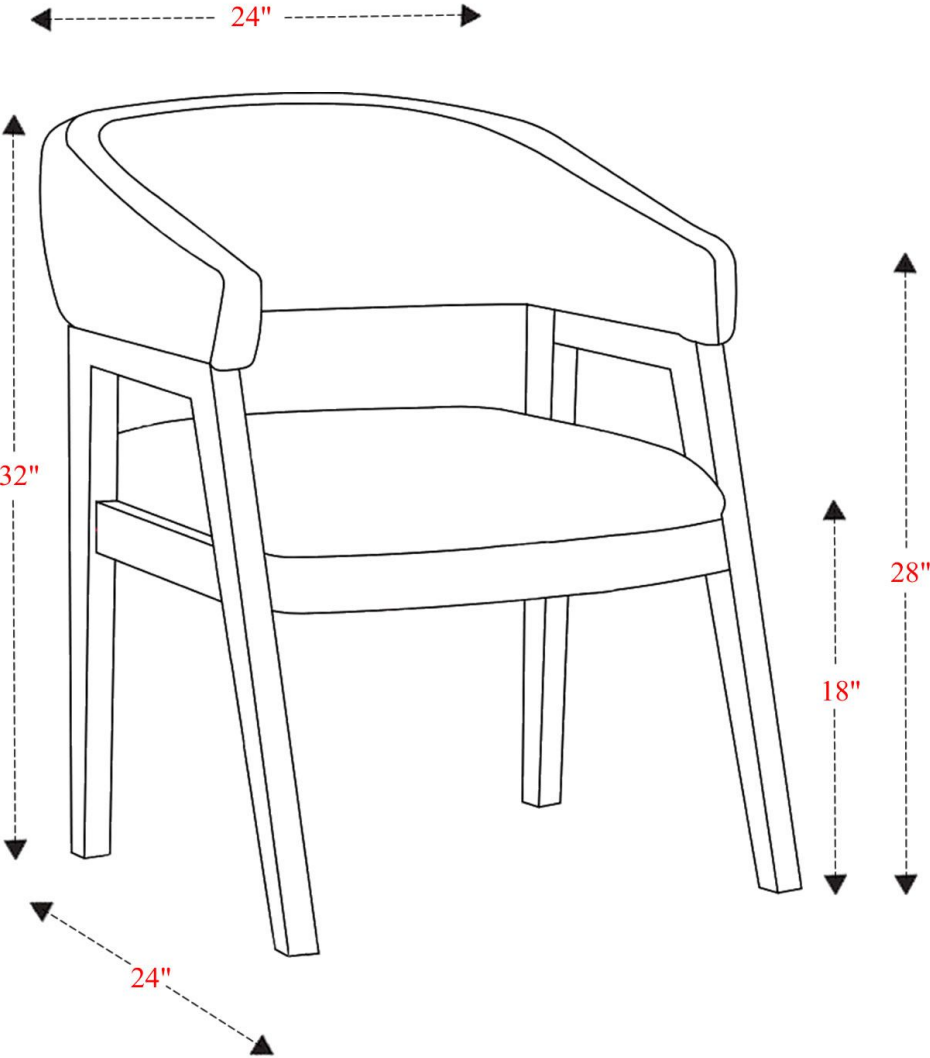

# DESC#2118 Barrel Dining Chair

Overall Dimensions	24" x 24" x 32"
Overall Width	24"
Overall Depth	24"
Overall Height	32"
Overall Weight	26.5 lbs
Back Width	21"
Back Depth	--
Back Height	9.25"
Arm Width	23"
Arm Depth	19.25"
Arm Height	28"
Seat Width	22"
Seat Depth	18"
Seat Height	18"

Carton Dimensions: 49"W x 26.25"D x 22"H